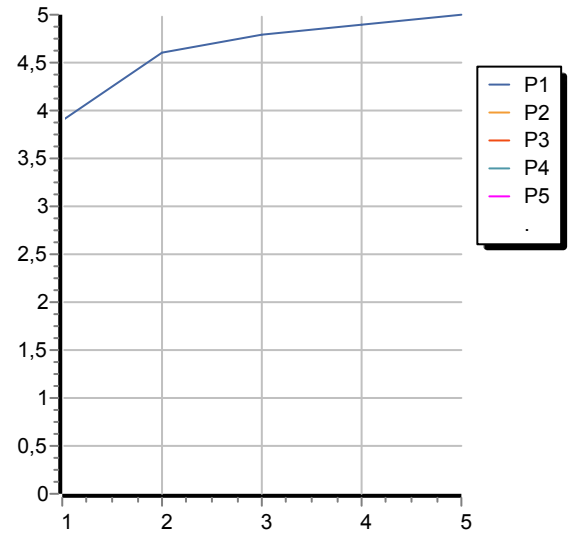

XP91

Brushed PVD copper /
Brushed PVD copper

Note / Notes

HELM

ZHE575.X

Disegno Complessivo / Overall Drawing

HELM

ZHE575.X Portate / Flowrates (lt/min)

PRESSIONE PRESSURE	1 BAR	2 BAR	3 BAR	4 BAR	5 BAR
P1 LAVABO BASIN	3,9	4,6	4,8	4,9	5
P2					
P3					
P4					
P5					

HELM

ZHE575.X Pesì e Misure / Weights and Sizes

Peso (Kg) Weight (lb)	2,70 (Kg)	5,95 (lb)
Volume test (dc3) - (in3)	11,00 (dc3)	671,26 (in3)
h (mm) - (in)	90,00 (mm)	3,54 (in)
L1 (mm) - (in)	335,00 (mm)	13,19 (in)
L2 (mm) - (in)	365,00 (mm)	14,37 (in)