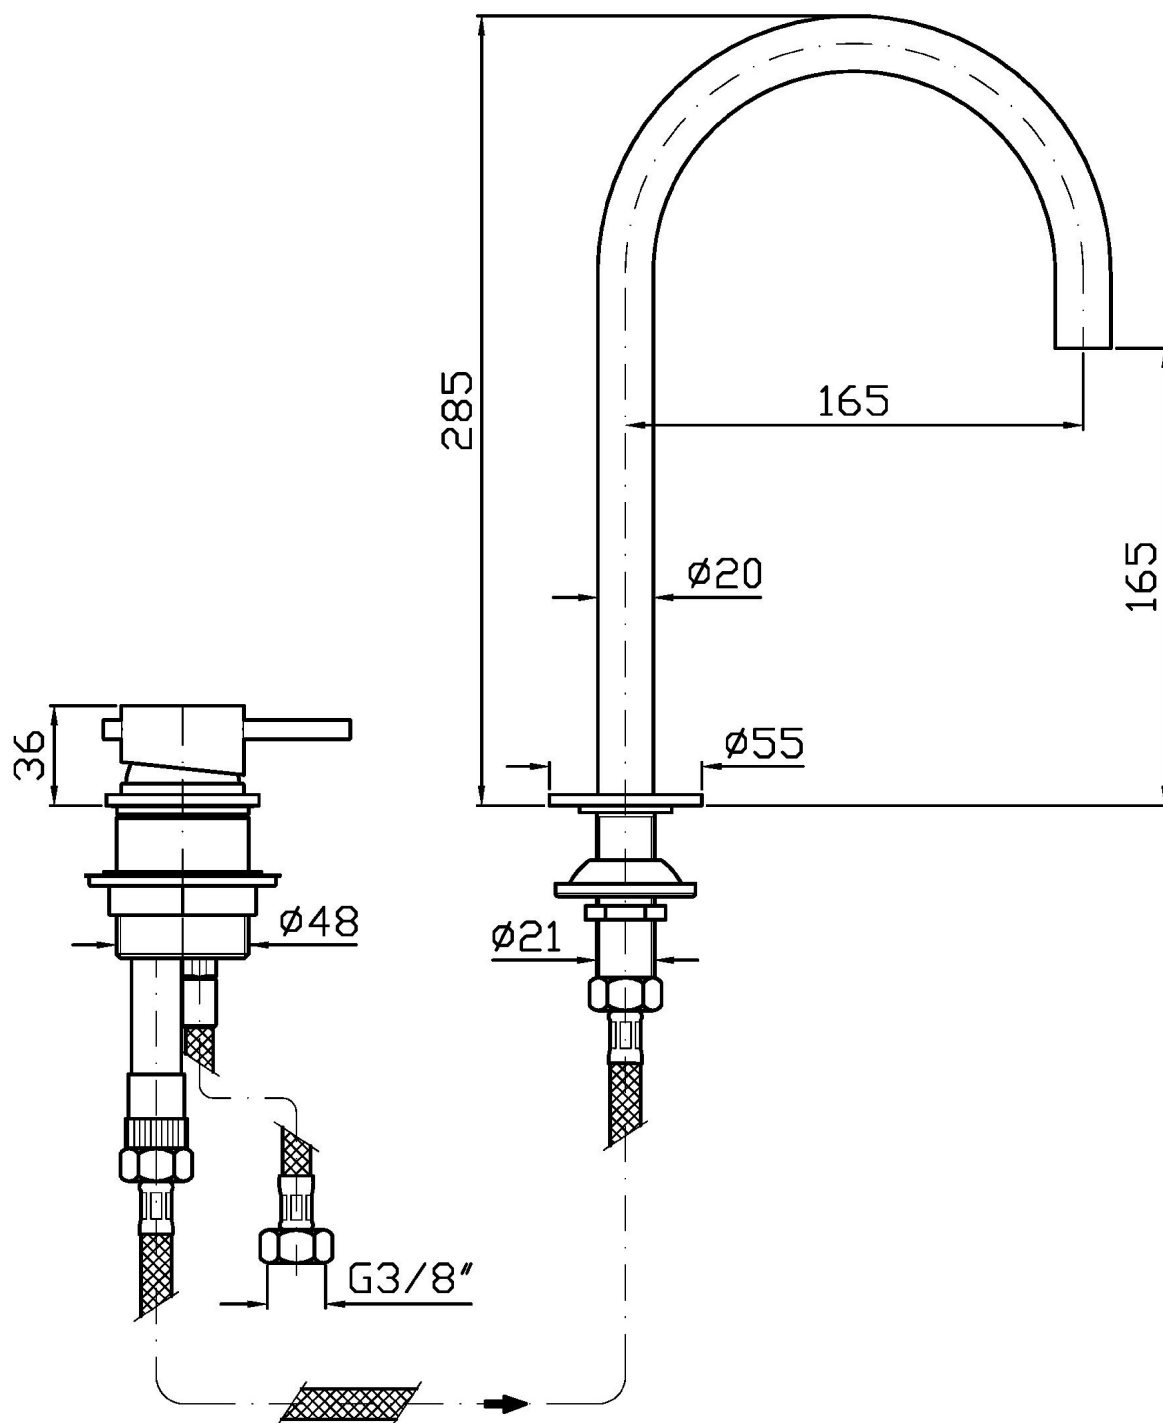

XP91

Brushed PVD copper /
Brushed PVD copper

Note / Notes

HELM

ZHE575.X

Disegno Complessivo / Overall Drawing

HELM

ZHE575.X Portate / Flowrates (lt/min)

PRESSIONE PRESSURE	1 BAR	2 BAR	3 BAR	4 BAR	5 BAR
P1 LAVABO BASIN	3,9	4,6	4,8	4,9	5
P2					
P3					
P4					
P5					

HELM

ZHE575.X Pesì e Misure / Weights and Sizes

Peso (Kg) Weight (lb)	2,70 (Kg)	5,95 (lb)
Volume test (dc3) - (in3)	11,00 (dc3)	671,26 (in3)
h (mm) - (in)	90,00 (mm)	3,54 (in)
L1 (mm) - (in)	335,00 (mm)	13,19 (in)
L2 (mm) - (in)	365,00 (mm)	14,37 (in)