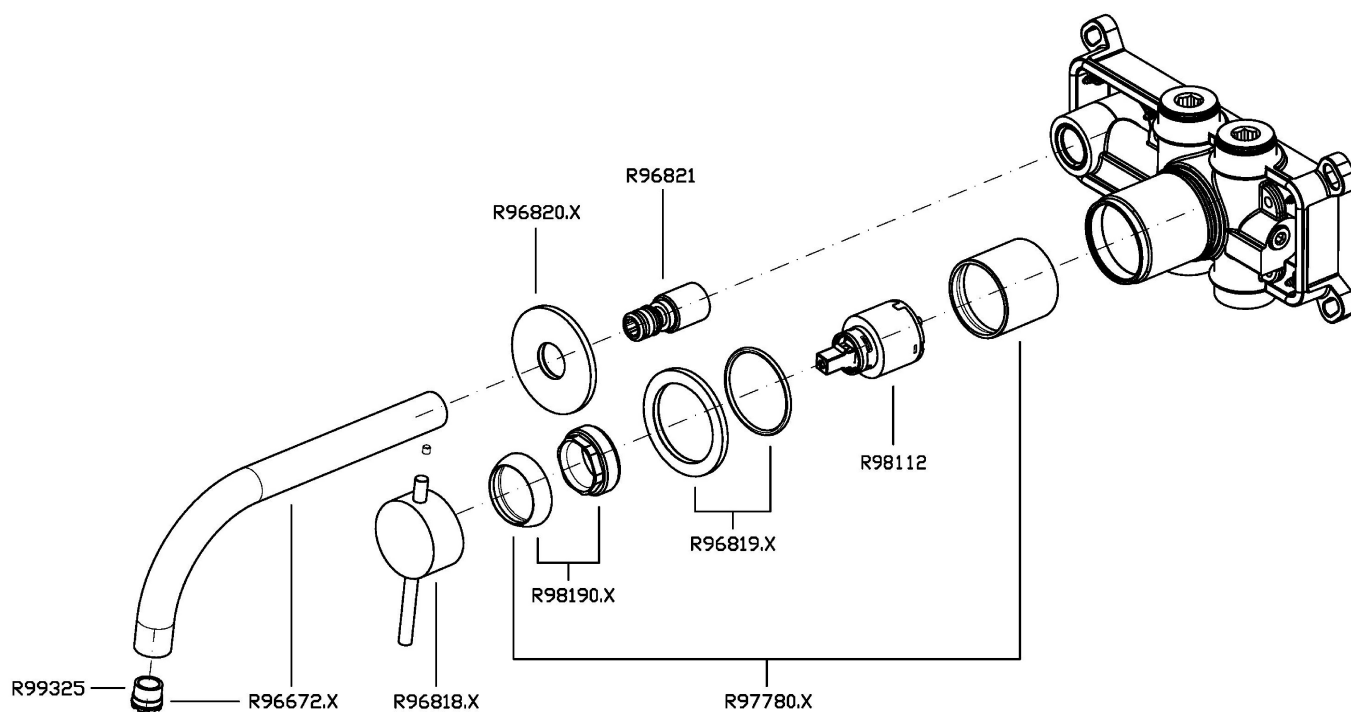

HELM

ZHE442.X

Esplosi / Exploded