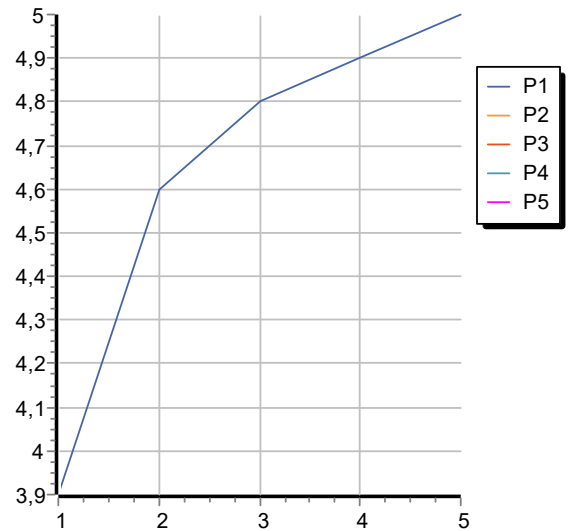

HELM

ZHE442.X Portate / Flowrates (lt/min)

PRESSIONE PRESSURE	1 BAR	2 BAR	3 BAR	4 BAR	5 BAR
P1 LAVABO BASIN	3,9	4,6	4,8	4,9	5
P2					
P3					
P4					
P5