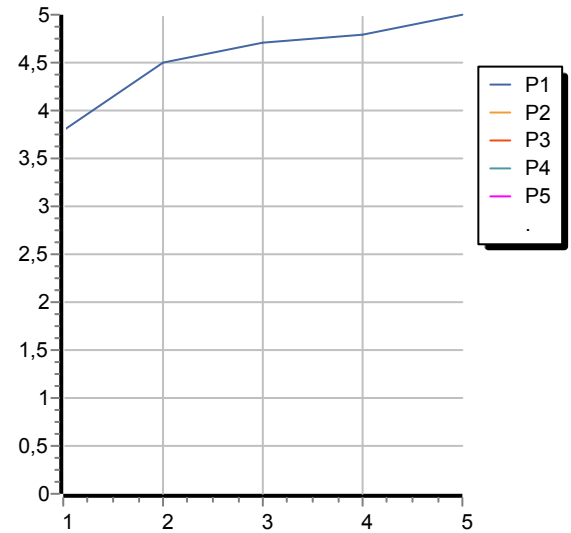

XP91

Brushed PVD copper /
Brushed PVD copper

Note / Notes

HELM

ZHE378.X

Disegno Complessivo / Overall Drawing

HELM

ZHE378.X

Esplosi / Exploded

HELM

ZHE378.X Portate / Flowrates (lt/min)

PRESSIONE PRESSURE	1 BAR	2 BAR	3 BAR	4 BAR	5 BAR
P1 BIDET BIDET	3,8	4,5	4,7	4,8	5
P2					
P3					
P4					
P5					

HELM

ZHE378.X Pesi e Misure / Weights and Sizes