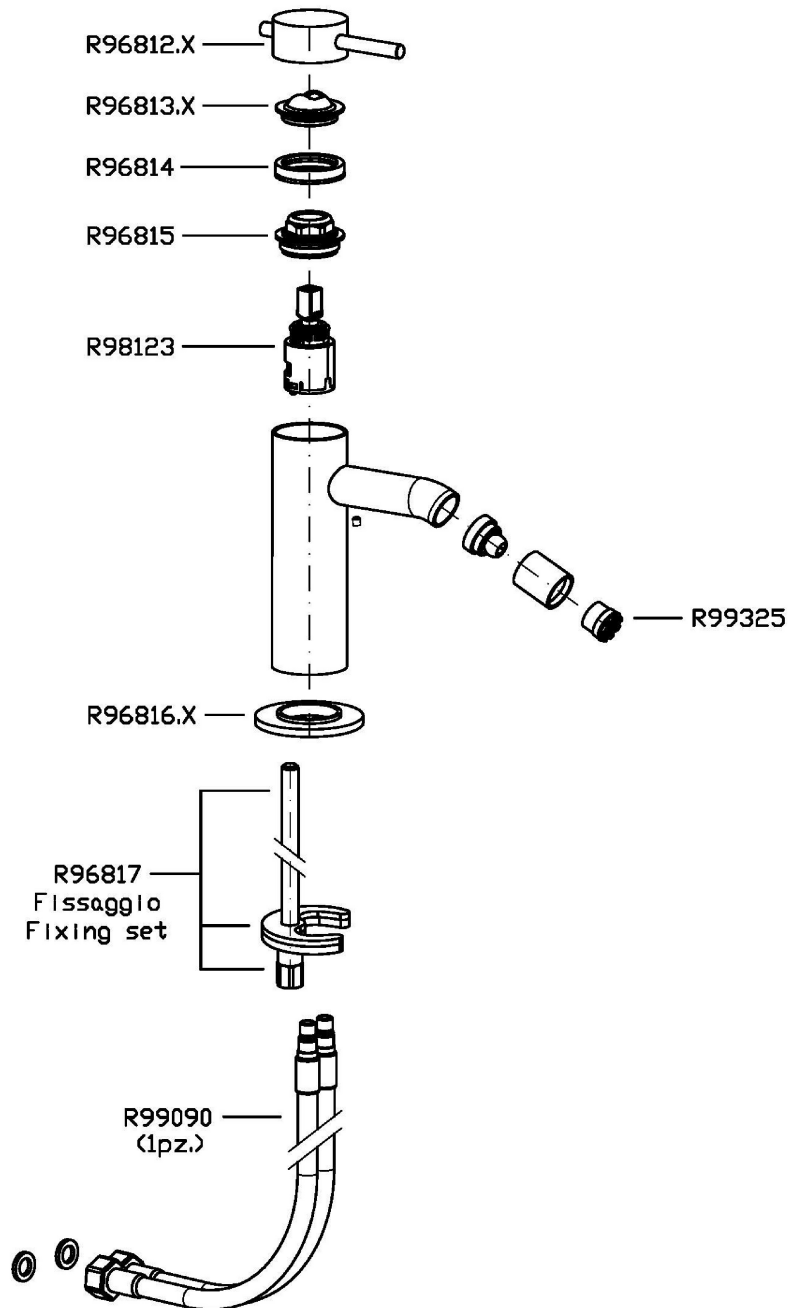

HELM

ZHE378.X

Miscelatore monocomando bidet. / Single lever bidet mixer.

Miscelatore monocomando bidet in acciaio inox AISI 316L, con aeratore, flessibili di collegamento, senza scarico.
Water Saving - portata d'acqua uguale o inferiore a 6 l/min.

Single lever basin mixer in AISI 316L stainless steel, with aerator, flexible tails, without pop-up waste.
Water Saving - water flow rate of 6 l/min or less.

Finiture / Finishes

 X	 XP21	 XP31	 XP41	 XP81	 XP91
Acciaio inox spazzolato / Brushed stainless steel	Brushed PVD chocolate / Brushed PVD chocolate	Brushed PVD British gold / Brushed PVD British gold	Brushed PVD gold / Brushed PVD gold	PVD Brushed Total Black / PVD Brushed Total Black	Brushed PVD copper / Brushed PVD copper

HELM

ZHE378.X

Disegno Complessivo / Overall Drawing

HELM

ZHE378.X

Esplosi / Exploded

HELM

ZHE378.X

Portate / Flowrates (lt/min)

PRESSIONE PRESSURE	1 BAR	2 BAR	3 BAR	4 BAR	5 BAR
P1 BIDET BIDET	3,8	4,5	4,7	4,8	5
P2					
P3					
P4					
P5					

HELM

ZHE378.X

Pesi e Misure / Weights and Sizes

Peso (Kg) Weight (lb)	1,37 (Kg)	3,02 (lb)
Volume test (dc3) - (in3)	4,05 (dc3)	247,15 (in3)
h (mm) - (in)	70,00 (mm)	2,76 (in)
L1 (mm) - (in)	150,00 (mm)	5,91 (in)
L2 (mm) - (in)	385,00 (mm)	15,16 (in)