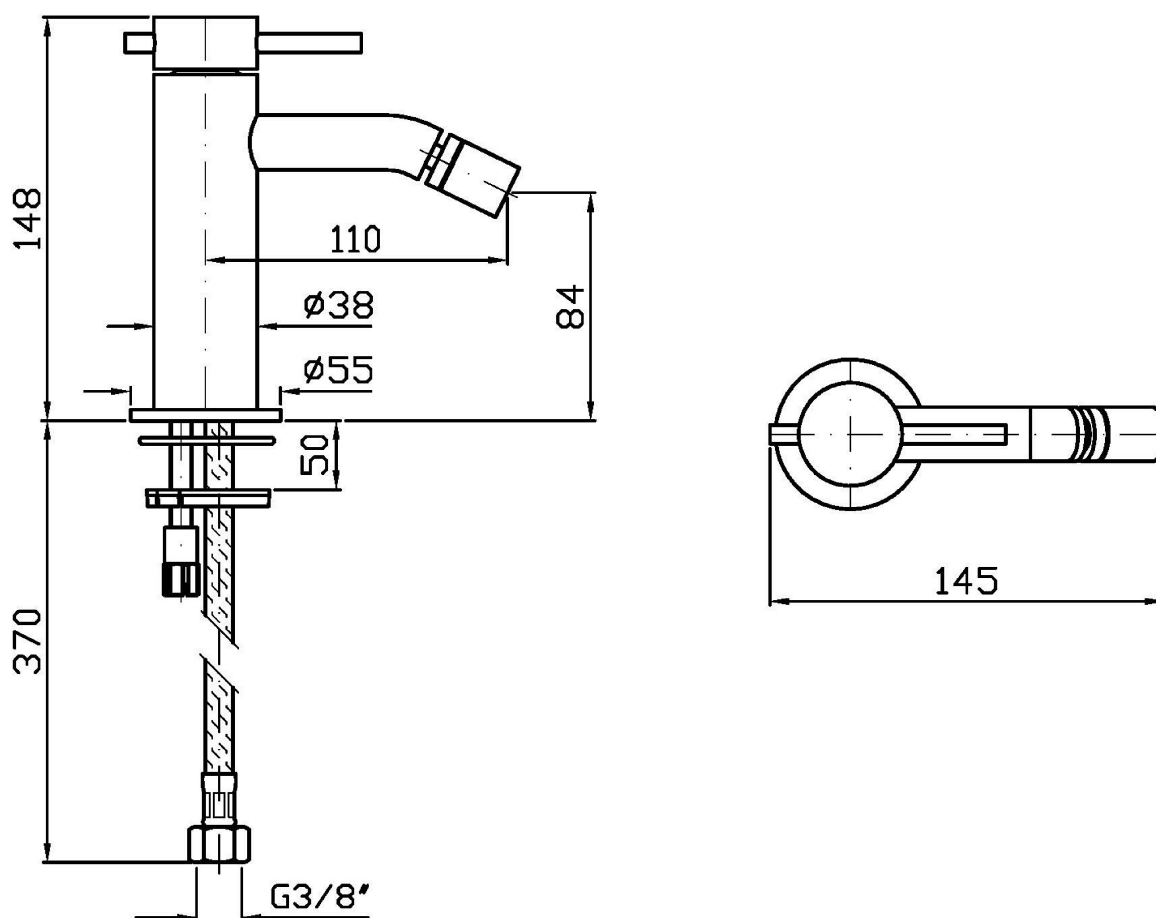

HELM

ZHE378.X

Miscelatore monocomando bidet. / Single lever bidet mixer.

Miscelatore monocomando bidet in acciaio inox AISI 316L, con aeratore, flessibili di collegamento, senza scarico.
Water Saving - portata d'acqua uguale o inferiore a 6 l/min.

Single lever basin mixer in AISI 316L stainless steel, with aerator, flexible tails, without pop-up waste.
Water Saving - water flow rate of 6 l/min or less.

Finiture / Finishes

 X	 XP21	 XP31	 XP41	 XP81	 XP91
Acciaio inox spazzolato / Brushed stainless steel	Brushed PVD chocolate / Brushed PVD chocolate	Brushed PVD British gold / Brushed PVD British gold	Brushed PVD gold / Brushed PVD gold	PVD Brushed Total Black / PVD Brushed Total Black	Brushed PVD copper / Brushed PVD copper

HELM

ZHE378.X

Disegno Complessivo / Overall Drawing

HELM

ZHE378.X

Esplosi / Exploded

HELM

ZHE378.X

Portate / Flowrates (lt/min)

PRESSIONE PRESSURE	1 BAR	2 BAR	3 BAR	4 BAR	5 BAR
P1 BIDET BIDET	3,8	4,5	4,7	4,8	5
P2					
P3					
P4					
P5					

HELM

ZHE378.X

Pesi e Misure / Weights and Sizes

Peso (Kg) Weight (lb)	1,37 (Kg)	3,02 (lb)
Volume test (dc3) - (in3)	4,05 (dc3)	247,15 (in3)
h (mm) - (in)	70,00 (mm)	2,76 (in)
L1 (mm) - (in)	150,00 (mm)	5,91 (in)
L2 (mm) - (in)	385,00 (mm)	15,16 (in)