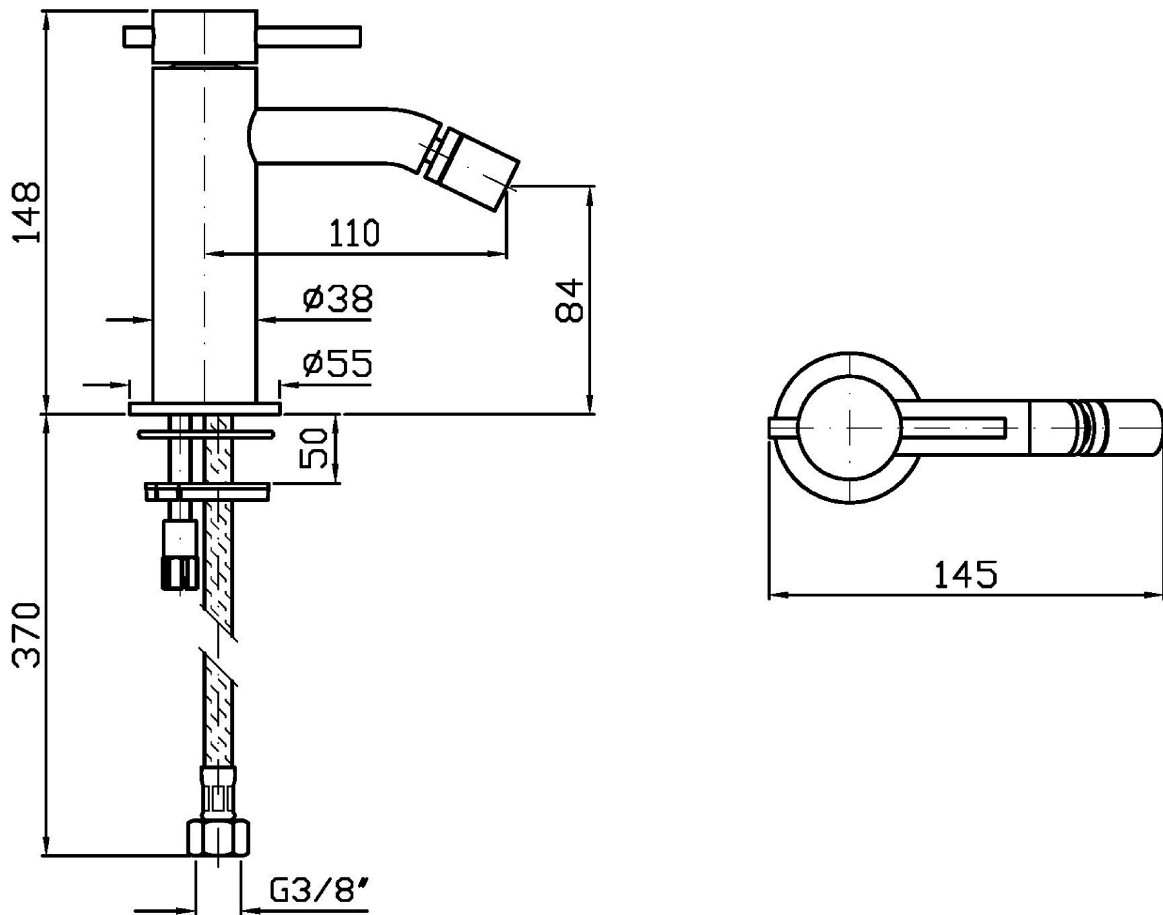

XP91

Brushed PVD copper /
Brushed PVD copper

Note / Notes

HELM

ZHE378.X

Disegno Complessivo / Overall Drawing

HELM

ZHE378.X

Peso (Kg) Weight (lb)	1,37 (Kg)	3,02 (lb)
Volume test (dc3) - (in3)	7,50 (dc3)	457,68 (in3)
h (mm) - (in)	90,00 (mm)	3,54 (in)
L1 (mm) - (in)	250,00 (mm)	9,84 (in)
L2 (mm) - (in)	333,00 (mm)	13,11 (in)