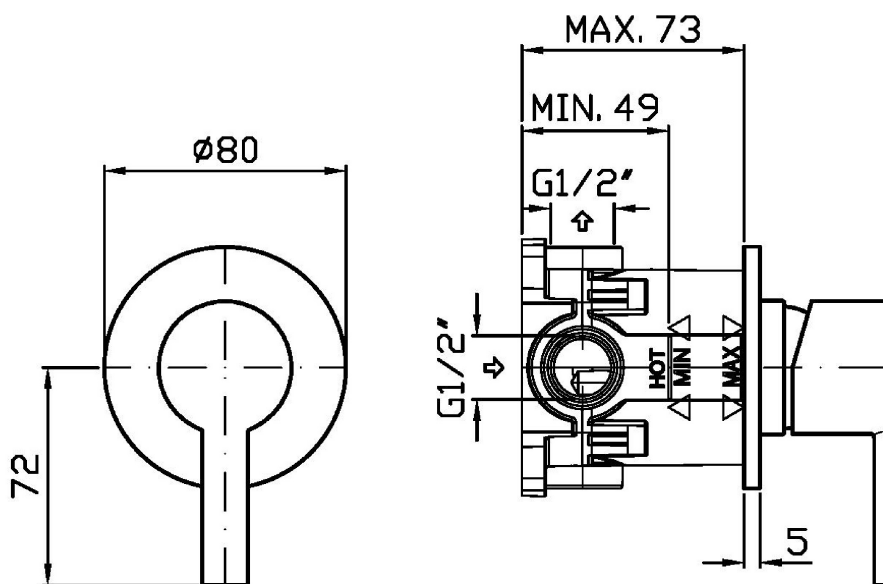

GILL

ZGL780

Disegno Complessivo / Overall Drawing