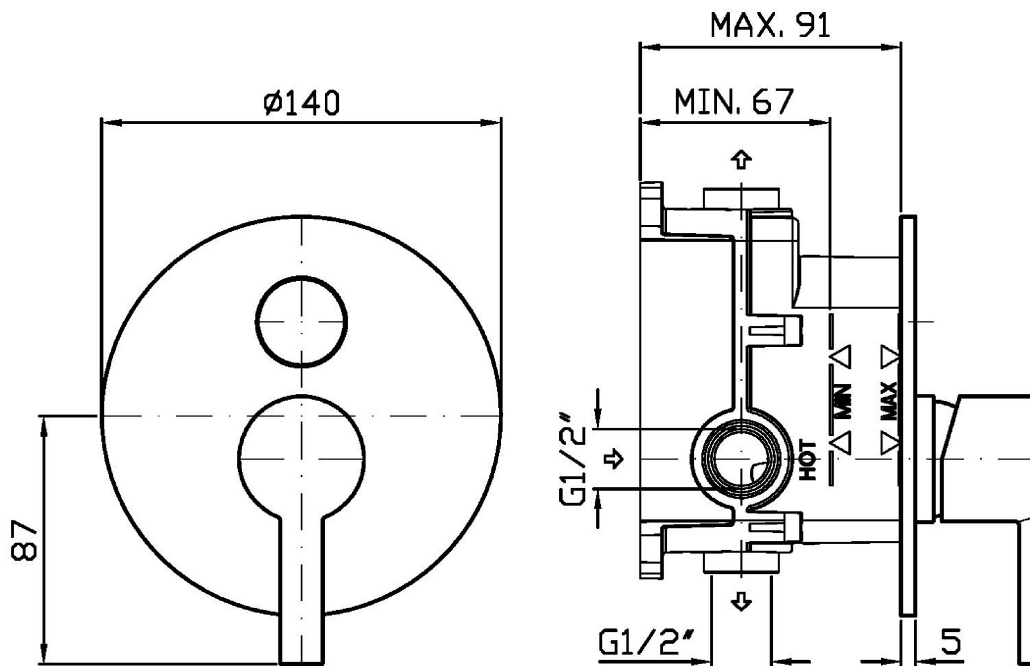

GILL

ZGL776

Disegno Complessivo / Overall Drawing