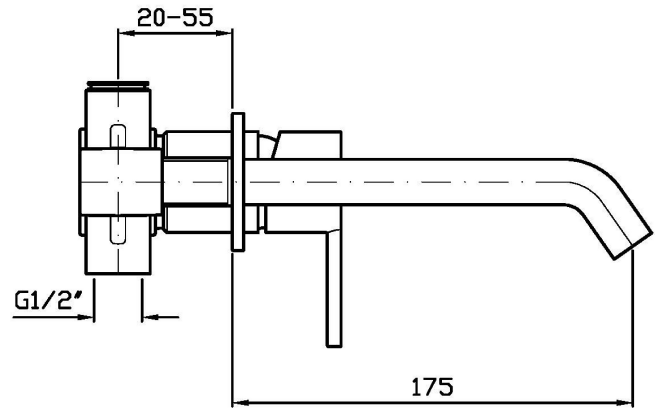

GILL

ZGL677

Disegno Complessivo / Overall Drawing