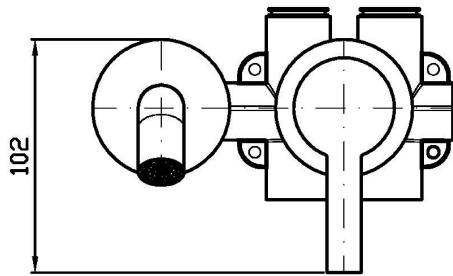

2 hole built-in single lever basin mixer with aerator. Spout projection 175 mm.  
Water Saving - water flow rate of 6 l/min or less.

R99499

Parte incasso. / Built-in part.

R99815

Parte incasso. / Built-in part.

## GILL

ZGL677

Disegno Complessivo / Overall Drawing

## GILL

ZGL677

Pesi e Misure / Weights and Sizes

Peso ( Kg ) Weight ( lb )	0,90 ( Kg )	1,98 ( lb )
Volume test ( dc3 ) - ( in3 )	4,05 ( dc3 )	247,15 ( in3 )
h ( mm ) - ( in )	70,00 ( mm )	2,76 ( in )
L1 ( mm ) - ( in )	150,00 ( mm )	5,91 ( in )
L2 ( mm ) - ( in )	385,00 ( mm )	15,16 ( in )