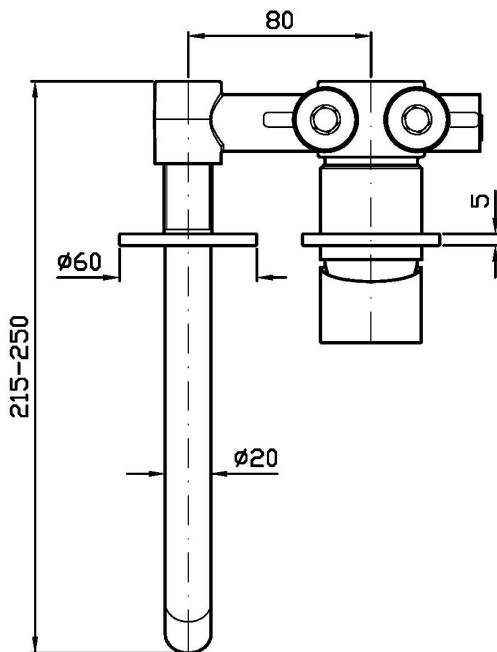

## GILL

ZGL677

Miscelatore monocomando incasso lavabo due fori. / 2 hole built-in single lever basin mixer.

Miscelatore monocomando incasso lavabo due fori con aeratore. Lunghezza bocca 175 mm.  
Water Saving - portata d'acqua uguale o inferiore a 6 l/min.

2 hole built-in single lever basin mixer with aerator. Spout projection 175 mm.  
Water Saving - water flow rate of 6 l/min or less.

R99499

Parte incasso. / Built-in part.

R99815

Parte incasso. / Built-in part.

## GILL

ZGL677

Disegno Complessivo / Overall Drawing

## GILL

ZGL677

Pesi e Misure / Weights and Sizes

Peso ( Kg ) Weight ( lb )	0,90 ( Kg )	1,98 ( lb )
Volume test ( dc3 ) - ( in3 )	4,05 ( dc3 )	247,15 ( in3 )
h ( mm ) - ( in )	70,00 ( mm )	2,76 ( in )
L1 ( mm ) - ( in )	150,00 ( mm )	5,91 ( in )
L2 ( mm ) - ( in )	385,00 ( mm )	15,16 ( in )