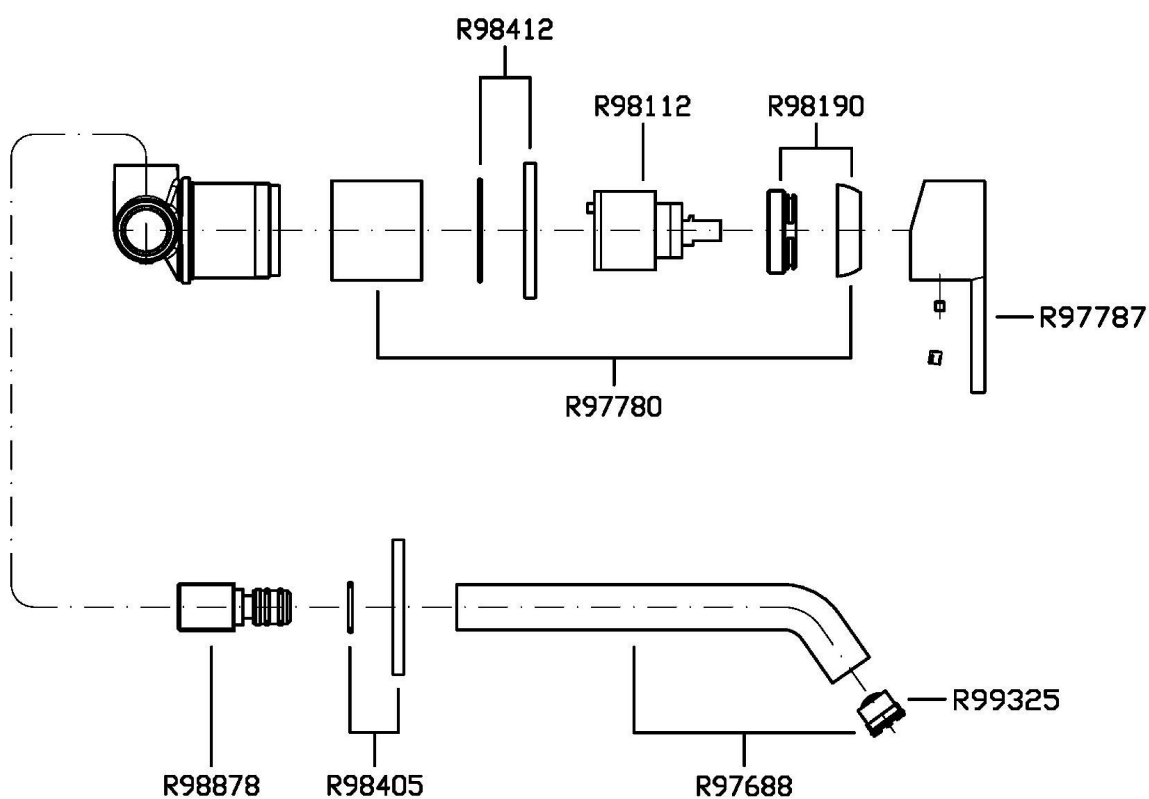

GILL

ZGL677

Esplosi / Exploded