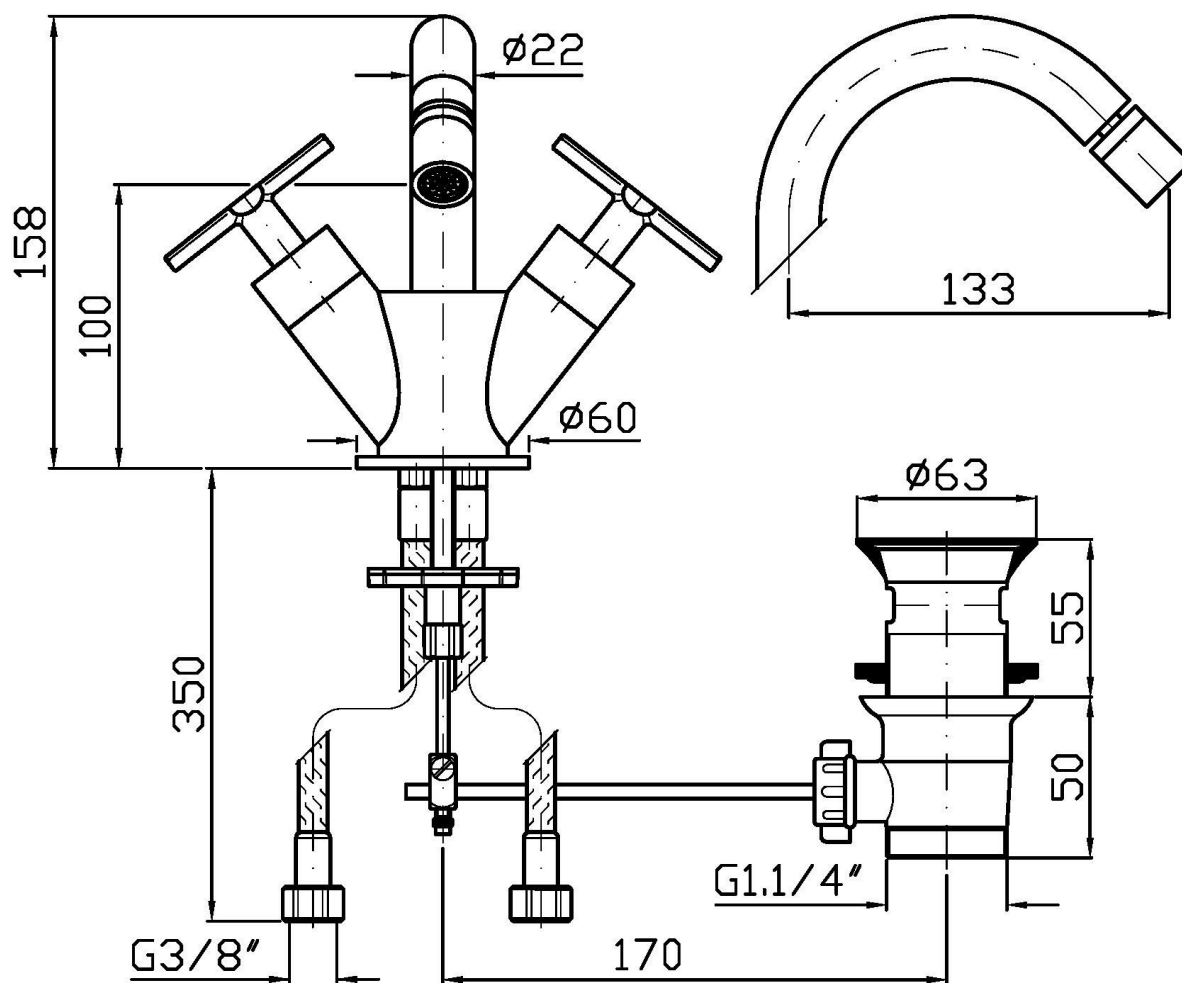

Single hole bidet mixer with aerator, 1 ¼" pop-up waste, flexible tails.
Water Saving - water flow rate of 6 l/min or less.

Finiture / Finishes

Cromo / Chrome

C3
Nickel Spazzolato / Brushed
NickelC41
Oro spazzolato / Brushed GoldN1
Nero Opaco Goffrato / Embossed
Matt Black

GILL

ZGL5327

Disegno Complessivo / Overall Drawing

GILL

ZGL5327

Portate / Flowrates (lt/min)

PRESSIONE PRESSURE	1 BAR	2 BAR	3 BAR	4 BAR	5 BAR
P1 BIDET BIDET	4	5,6	5,9	5,9	5,8
P2					
P3					
P4					
P5					

GILL

ZGL5327

Pesi e Misure / Weights and Sizes

Peso (Kg) Weight (lb)	2,50 (Kg)	5,51 (lb)
Volume test (dc3) - (in3)	7,50 (dc3)	457,68 (in3)
h (mm) - (in)	90,00 (mm)	3,54 (in)
L1 (mm) - (in)	250,00 (mm)	9,84 (in)
L2 (mm) - (in)	333,00 (mm)	13,11 (in)