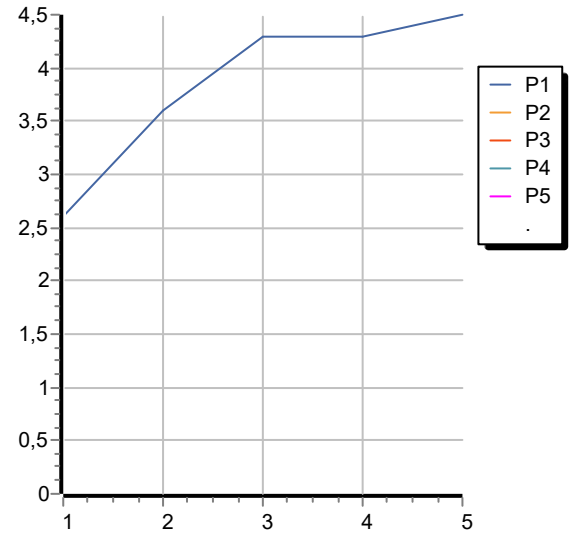

## GILL

ZGL5266

Disegno Complessivo / Overall Drawing

## GILL

ZGL5266

Portate / Flowrates (lt/min)

PRESSIONE PRESSURE	1 BAR	2 BAR	3 BAR	4 BAR	5 BAR
P1 LAVABO BASIN	2,6	3,6	4,3	4,3	4,5
P2					
P3					
P4					
P5					

## GILL

ZGL5266

Pesi e Misure / Weights and Sizes

Peso ( Kg ) Weight ( lb )	2,65 ( Kg )	5,84 ( lb )
Volume test ( dc3 ) - ( in3 )	7,50 ( dc3 )	457,68 ( in3 )
h ( mm ) - ( in )	90,00 ( mm )	3,54 ( in )
L1 ( mm ) - ( in )	250,00 ( mm )	9,84 ( in )
L2 ( mm ) - ( in )	333,00 ( mm )	13,11 ( in )