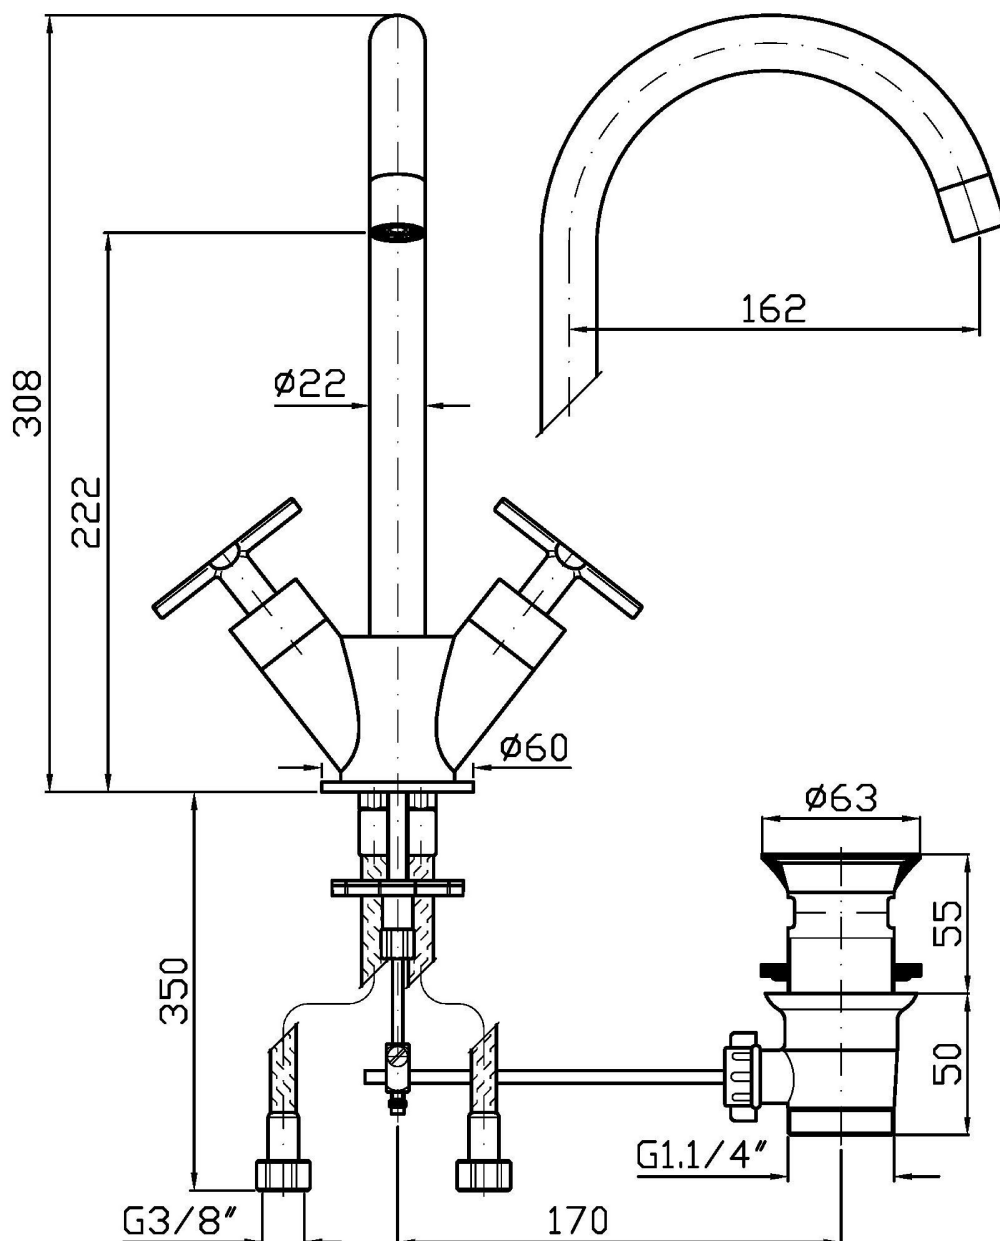

## GILL

ZGL5266

Monoforo lavabo. / Single hole basin mixer.

Monoforo lavabo, aeratore, scarico da 1 ¼", flessibili di collegamento.  
Water Saving - portata d'acqua uguale o inferiore a 6 l/min.

Single hole basin mixer with aerator, 1 ¼" pop-up waste, flexible tails.  
Water Saving - water flow rate of 6 l/min or less.

## GILL

ZGL5266

Disegno Complessivo / Overall Drawing

## GILL

ZGL5266

Portate / Flowrates (lt/min)

PRESSIONE PRESSURE	1 BAR	2 BAR	3 BAR	4 BAR	5 BAR
P1 LAVABO BASIN	2,6	3,6	4,3	4,3	4,5
P2					
P3					
P4					
P5					

## GILL

ZGL5266

Pesi e Misure / Weights and Sizes

Peso ( Kg ) Weight ( lb )	2,65 ( Kg )	5,84 ( lb )
Volume test ( dc3 ) - ( in3 )	7,50 ( dc3 )	457,68 ( in3 )
h ( mm ) - ( in )	90,00 ( mm )	3,54 ( in )
L1 ( mm ) - ( in )	250,00 ( mm )	9,84 ( in )
L2 ( mm ) - ( in )	333,00 ( mm )	13,11 ( in )