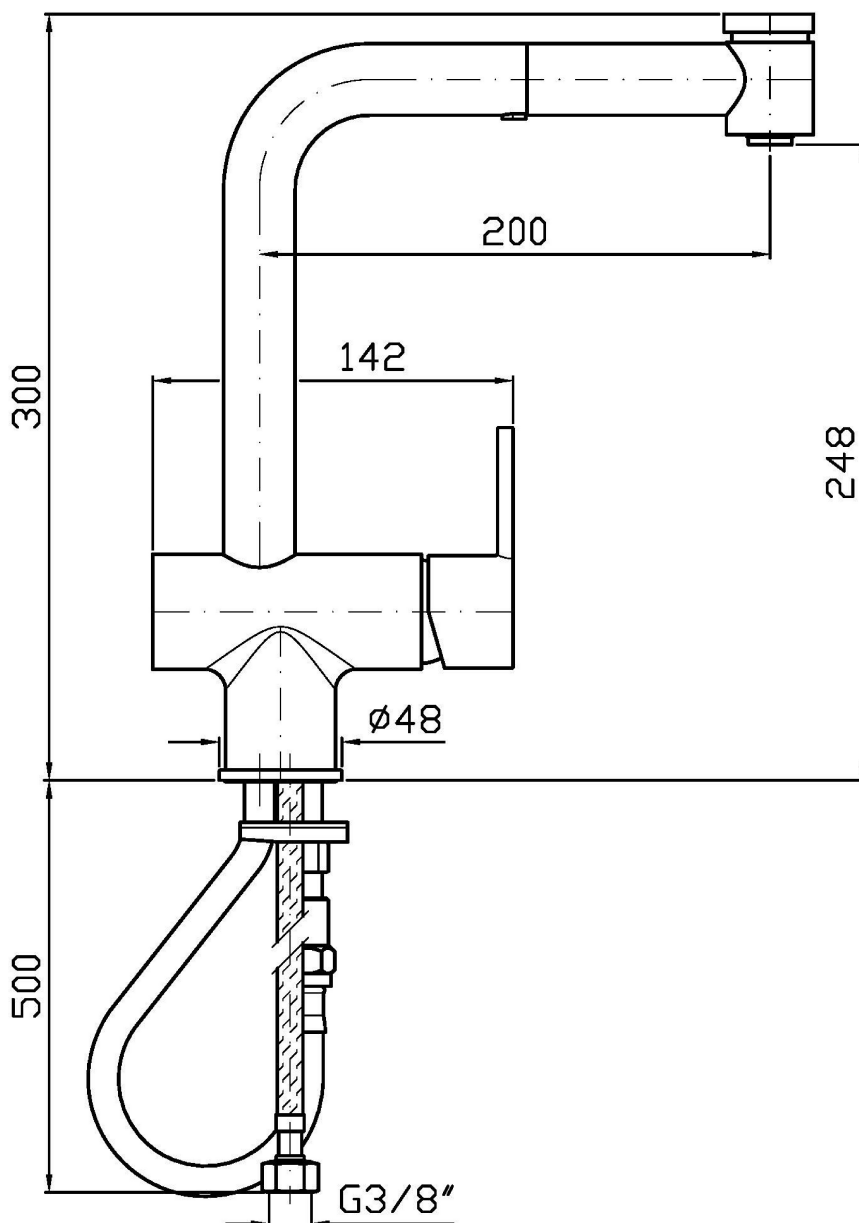

## KITCHEN

ZGL367

Disegno Complessivo / Overall Drawing

## KITCHEN

ZGL367

Pesi e Misure / Weights and Sizes

Peso ( Kg ) Weight ( lb )	2,90 ( Kg )	6,39 ( lb )
Volume test ( dc3 ) - ( in3 )	3,32 ( dc3 )	202,60 ( in3 )
h ( mm ) - ( in )	93,00 ( mm )	3,66 ( in )
L1 ( mm ) - ( in )	162,00 ( mm )	6,38 ( in )
L2 ( mm ) - ( in )	220,00 ( mm )	8,66 ( in )