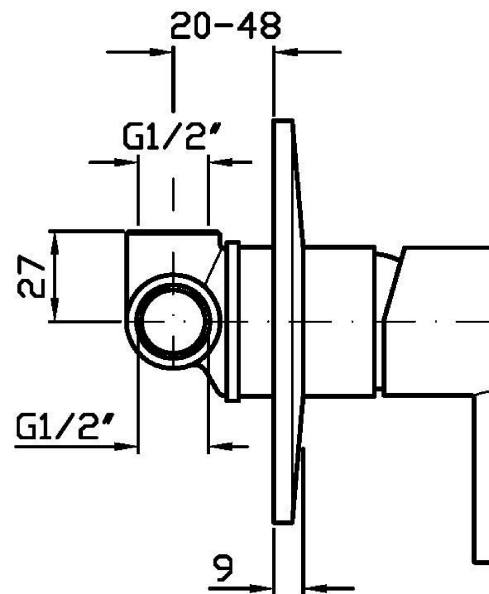

## GILL

ZGL122

Miscelatore monocomando incasso doccia. / Built-in single lever shower mixer.

Miscelatore monocomando incasso doccia.

Built-in single lever shower mixer.

R99499

Parte incasso. / Built-in part.

## GILL

ZGL122

Disegno Complessivo / Overall Drawing

## GILL

ZGL122

Pesi e Misure / Weights and Sizes

Peso ( Kg ) Weight ( lb )	0,46 ( Kg )	1,01 ( lb )
Volume test ( dc3 ) - ( in3 )	1,21 ( dc3 )	73,84 ( in3 )
h ( mm ) - ( in )	73,00 ( mm )	2,87 ( in )
L1 ( mm ) - ( in )	127,00 ( mm )	5,00 ( in )
L2 ( mm ) - ( in )	130,00 ( mm )	5,12 ( in )