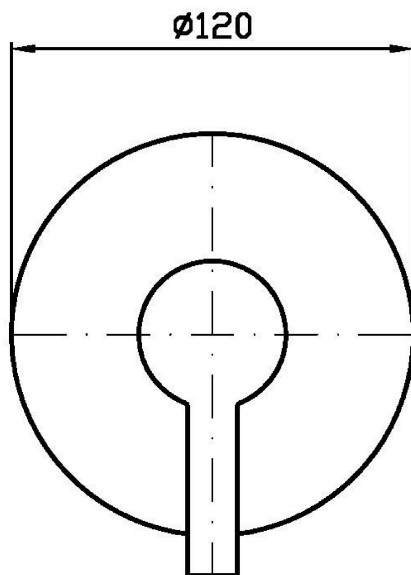

## GILL

ZGL122

Miscelatore monocomando incasso doccia. / Built-in single lever shower mixer.

Miscelatore monocomando incasso doccia.

Built-in single lever shower mixer.

R99499

Parte incasso. / Built-in part.

## GILL

ZGL122

Disegno Complessivo / Overall Drawing

## GILL

ZGL122

Pesi e Misure / Weights and Sizes

Peso ( Kg ) Weight ( lb )	0,46 ( Kg )	1,01 ( lb )
Volume test ( dc3 ) - ( in3 )	1,21 ( dc3 )	73,84 ( in3 )
h ( mm ) - ( in )	73,00 ( mm )	2,87 ( in )
L1 ( mm ) - ( in )	127,00 ( mm )	5,00 ( in )
L2 ( mm ) - ( in )	130,00 ( mm )	5,12 ( in )