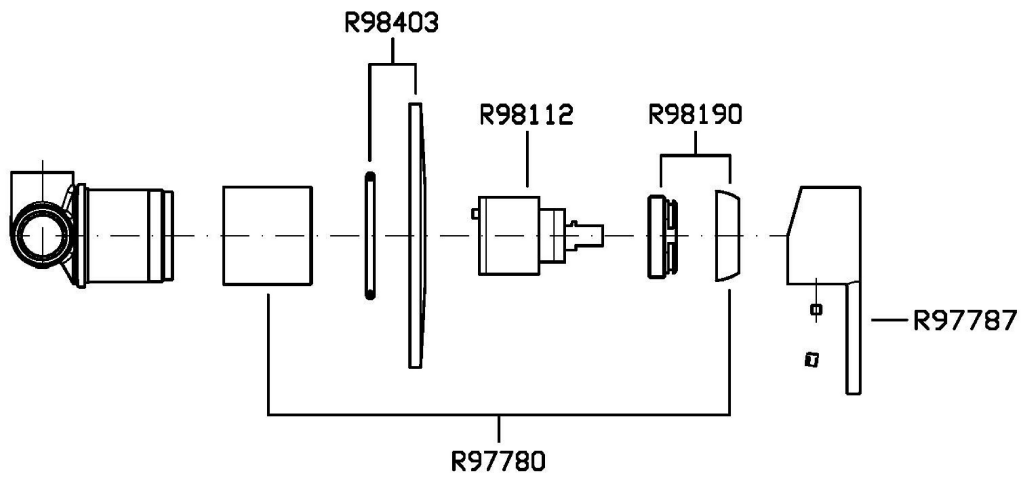

GILL

ZGL122

Esplosi / Exploded