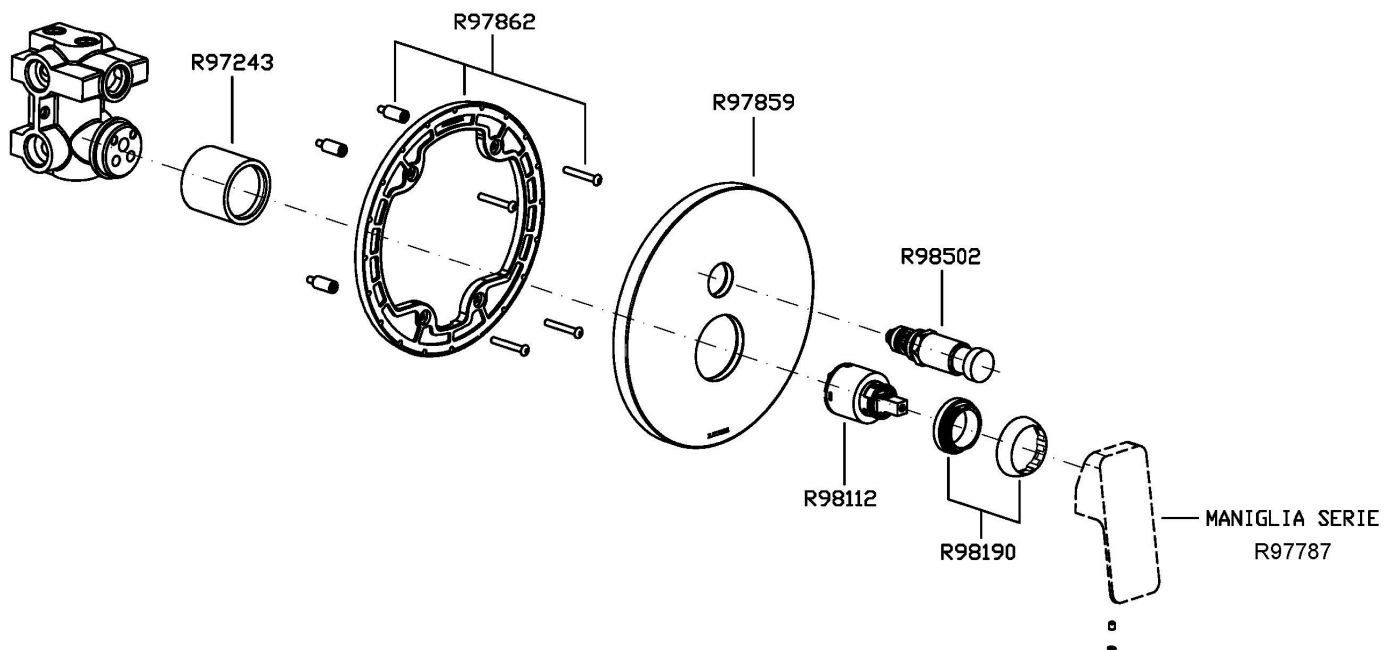

Built-in single lever bath-shower mixer with diverter for Zetasystem (R97800) - universal built-in body.

R97800

Zetasystem - Corpo incasso universale /
Zetasystem - universal built-in body

Finiture / Finishes

GILL

ZGL096

Portate / Flowrates (lt/min)

PRESSIONE PRESSURE	1 BAR	2 BAR	3 BAR	4 BAR	5 BAR
USCITA PRIMARIA PRIMARY OUTLET <i>P1</i>	12	17	22	25	28
USCITA SECONDARIA SECONDARY OUTLET <i>P2</i>	11	16	21	24	27
<i>P3</i>					
<i>P4</i>					
<i>P5</i>					

GILL

ZGL096

Pesi e Misure / Weights and Sizes

Peso (Kg) Weight (lb)	3,20 (Kg)	7,05 (lb)
Volume test (dc3) - (in3)	7,50 (dc3)	457,68 (in3)
h (mm) - (in)	90,00 (mm)	3,54 (in)
L1 (mm) - (in)	250,00 (mm)	9,84 (in)
L2 (mm) - (in)	333,00 (mm)	13,11 (in)