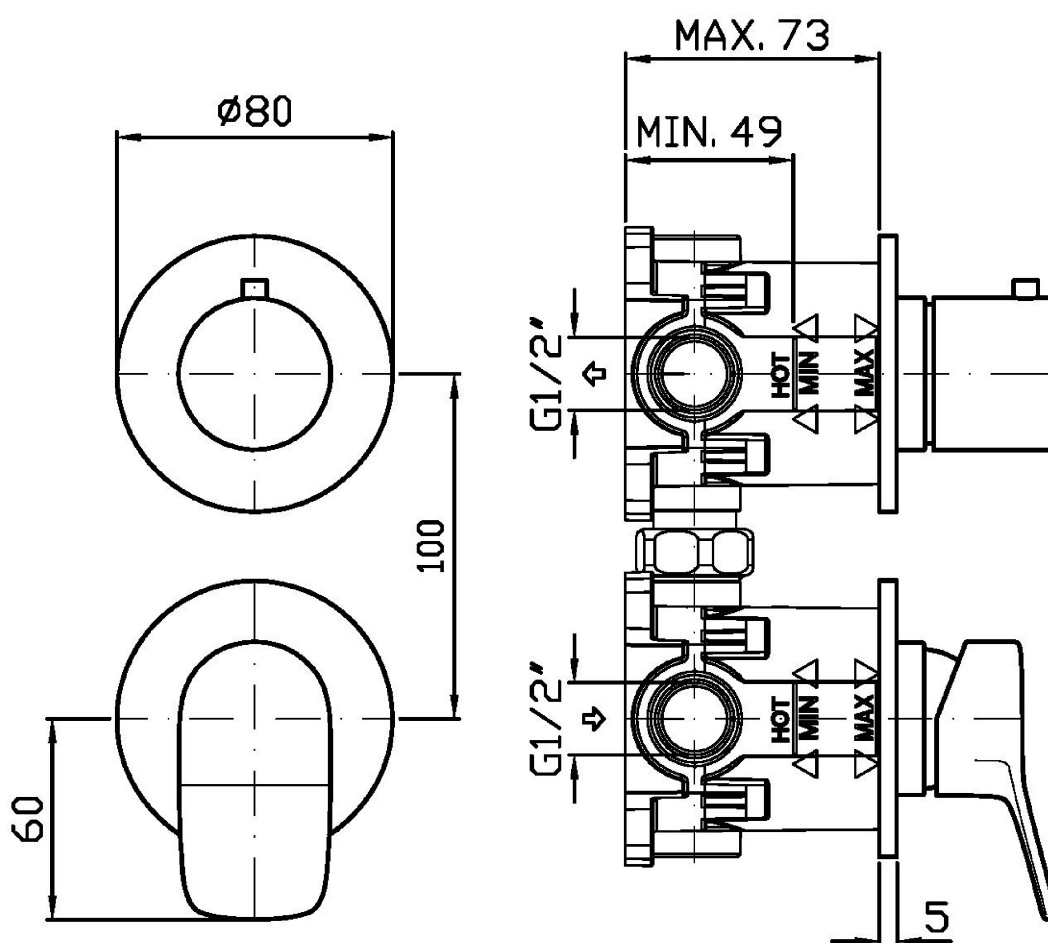

BRIM

ZBR778

Disegno Complessivo / Overall Drawing