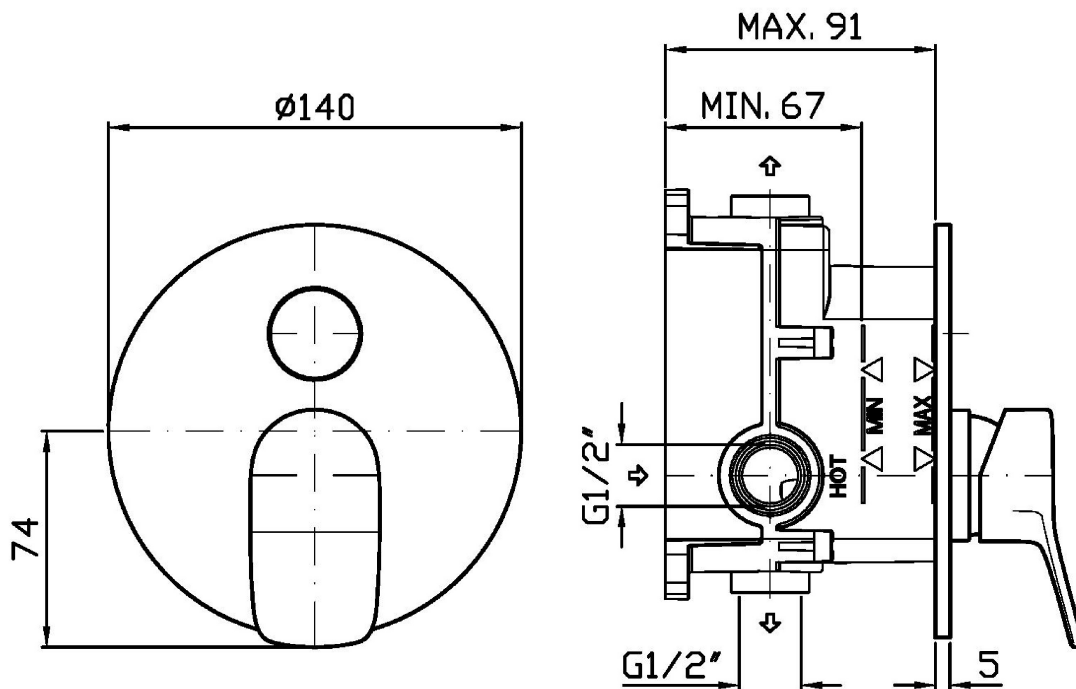

BRIM

ZBR776

Disegno Complessivo / Overall Drawing