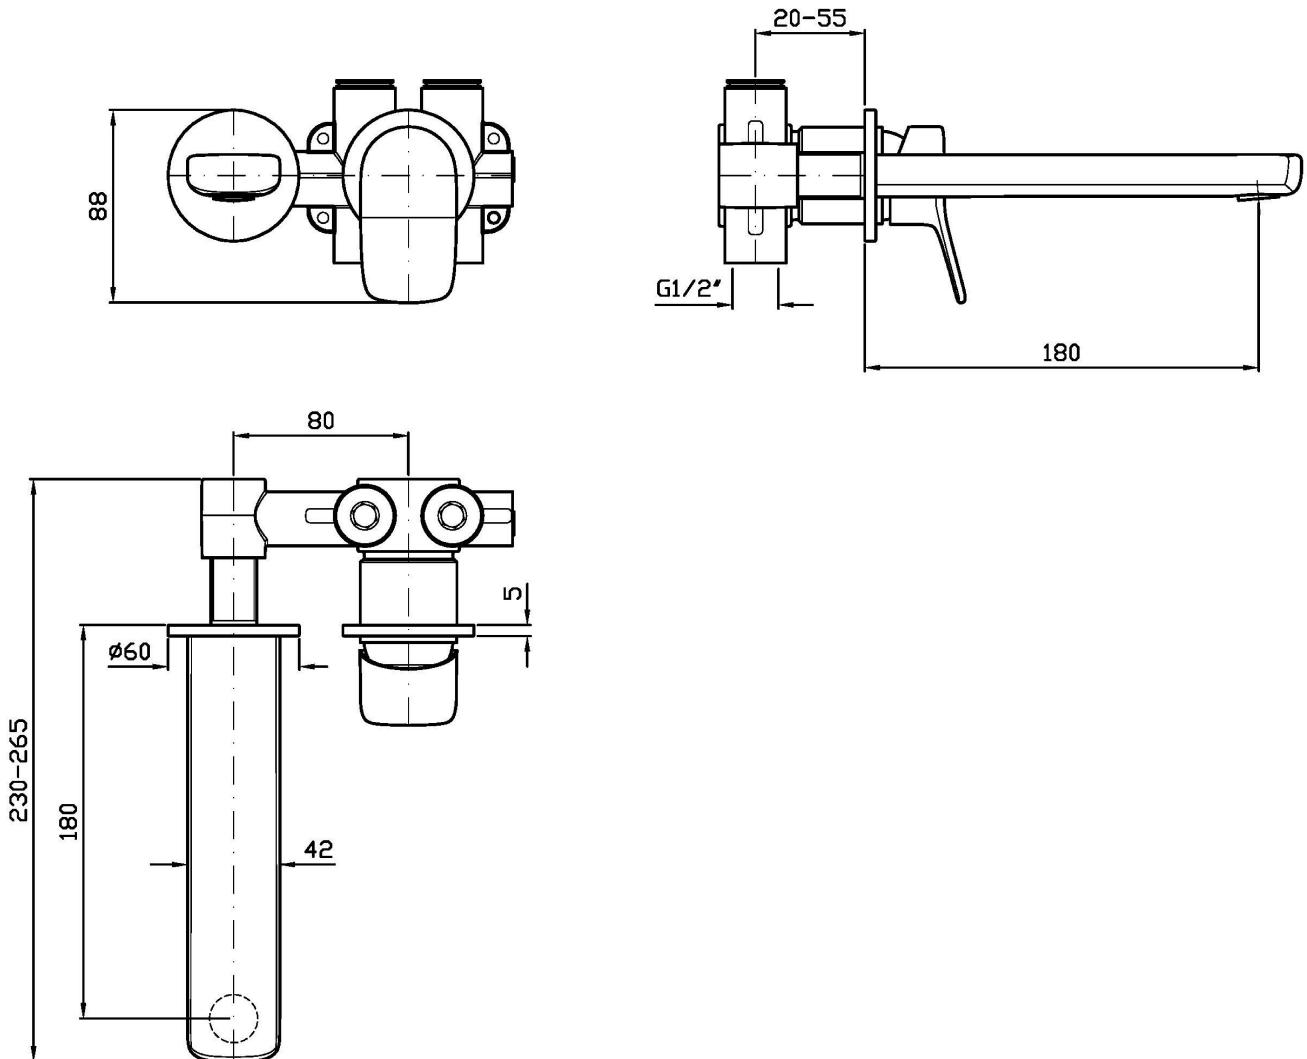

2 hole built-in single lever basin mixer with aerator. Spout projection 180 mm.
Water Saving - water flow rate of 6 l/min or less.

R99499

Parte incasso. / Built-in part.

R99815

Parte incasso. / Built-in part.

Disegno Complessivo / Overall Drawing

BRIM

ZBR675

Esplosi / Exploded

BRIM

ZBR675

Portate / Flowrates (lt/min)

PRESSIONE PRESSURE	1 BAR	2 BAR	3 BAR	4 BAR	5 BAR
P1 LAVABO BASIN	4,5	5,5	5,3	5,4	5,6
P2					
P3					
P4					
P5					

BRIM

ZBR675

Pesi e Misure / Weights and Sizes

Peso (Kg) Weight (lb)	1,11 (Kg)	2,45 (lb)
Volume test (dc3) - (in3)	4,05 (dc3)	247,15 (in3)
h (mm) - (in)	70,00 (mm)	2,76 (in)
L1 (mm) - (in)	150,00 (mm)	5,91 (in)
L2 (mm) - (in)	385,00 (mm)	15,16 (in)