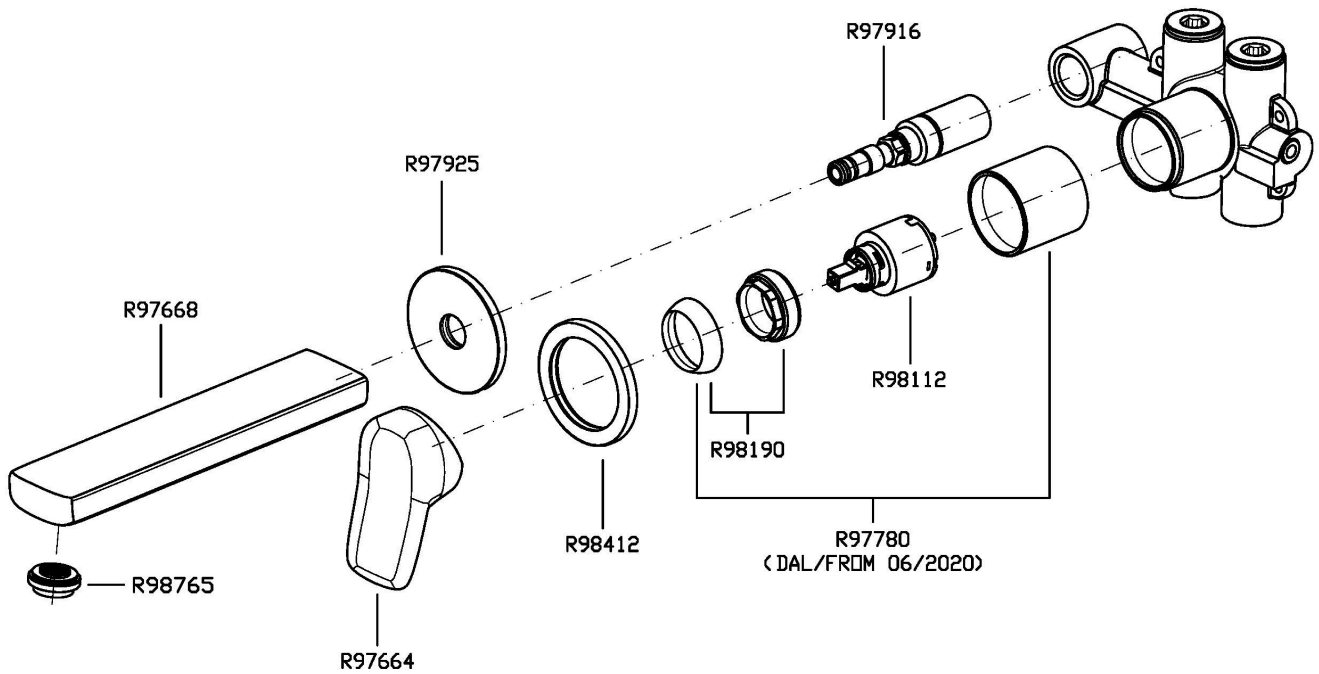

2 hole built-in single lever basin mixer with aerator. Spout projection 180 mm.
Water Saving - water flow rate of 6 l/min or less.

R99499

Parte incasso. / Built-in part.

R99815

Parte incasso. / Built-in part.

Disegno Complessivo / Overall Drawing

BRIM

ZBR675

Esplosi / Exploded

BRIM

ZBR675

Portate / Flowrates (lt/min)

PRESSIONE PRESSURE	1 BAR	2 BAR	3 BAR	4 BAR	5 BAR
P1 LAVABO BASIN	4,5	5,5	5,3	5,4	5,6
P2					
P3					
P4					
P5					

BRIM

ZBR675

Pesi e Misure / Weights and Sizes

Peso (Kg) Weight (lb)	1,11 (Kg)	2,45 (lb)
Volume test (dc3) - (in3)	4,05 (dc3)	247,15 (in3)
h (mm) - (in)	70,00 (mm)	2,76 (in)
L1 (mm) - (in)	150,00 (mm)	5,91 (in)
L2 (mm) - (in)	385,00 (mm)	15,16 (in)