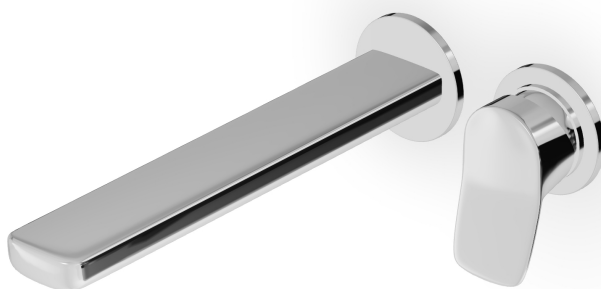

BRIM

ZBR674

Miscelatore monocomando incasso lavabo. / 2 hole built-in single lever basin mixer.

Miscelatore monocomando incasso lavabo, due fori con aeratore. Lunghezza bocca 225 mm.
Water Saving - portata d'acqua uguale o inferiore a 6 l/min.

2 hole built-in single lever basin mixer with aerator. Spout projection 225 mm.
Water Saving - water flow rate of 6 l/min or less.

R96720

Parte incasso / Built-in part

BRIM

ZBR674

Finiture / Finishes

Cromo / Chrome

C3

Nickel Spazzolato / Brushed
Nickel

N1

Nero Opaco Goffrato /
Embossed Matt Black

Note / Notes

BRIM

ZBR674

Disegno Complessivo / Overall Drawing