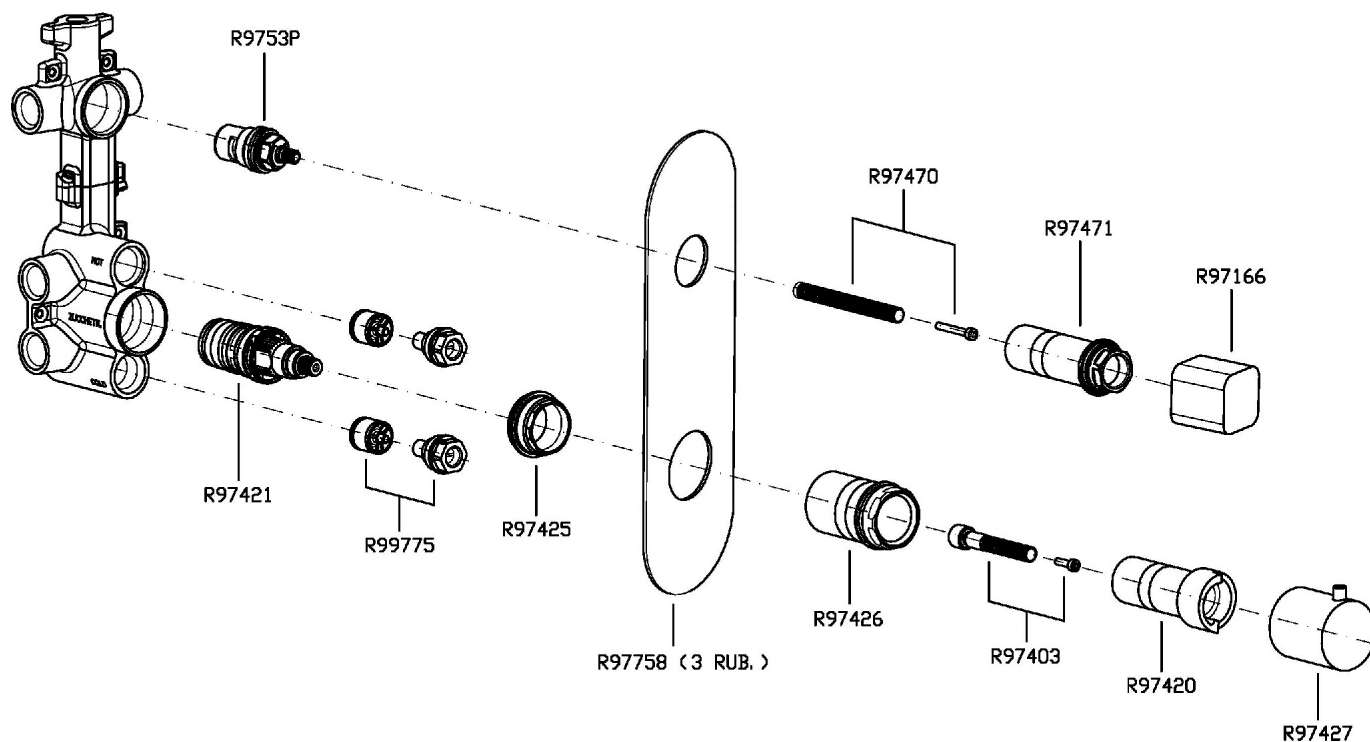

BRIM

ZBR665

Esplosi / Exploded