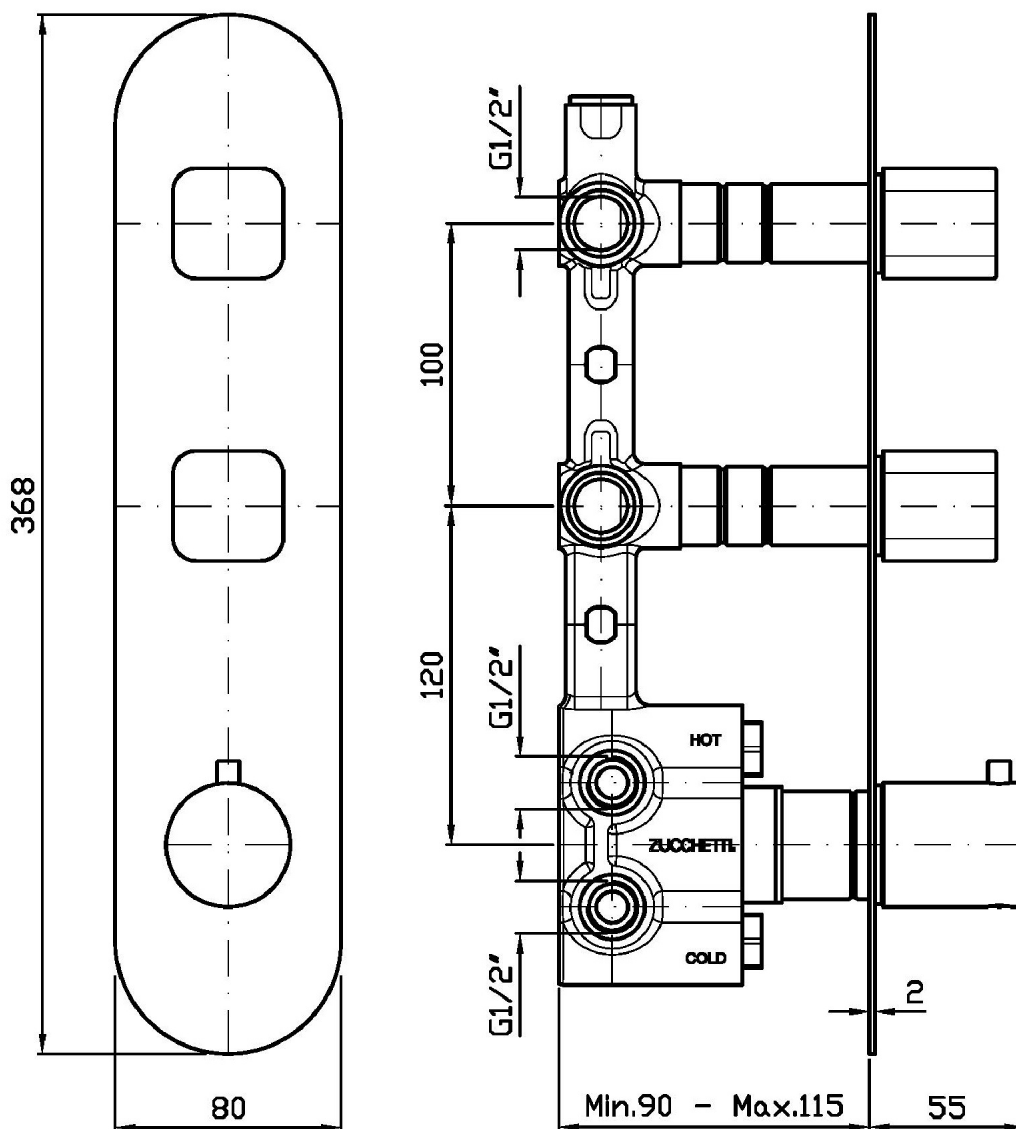

BRIM

ZBR664

Disegno Complessivo / Overall Drawing