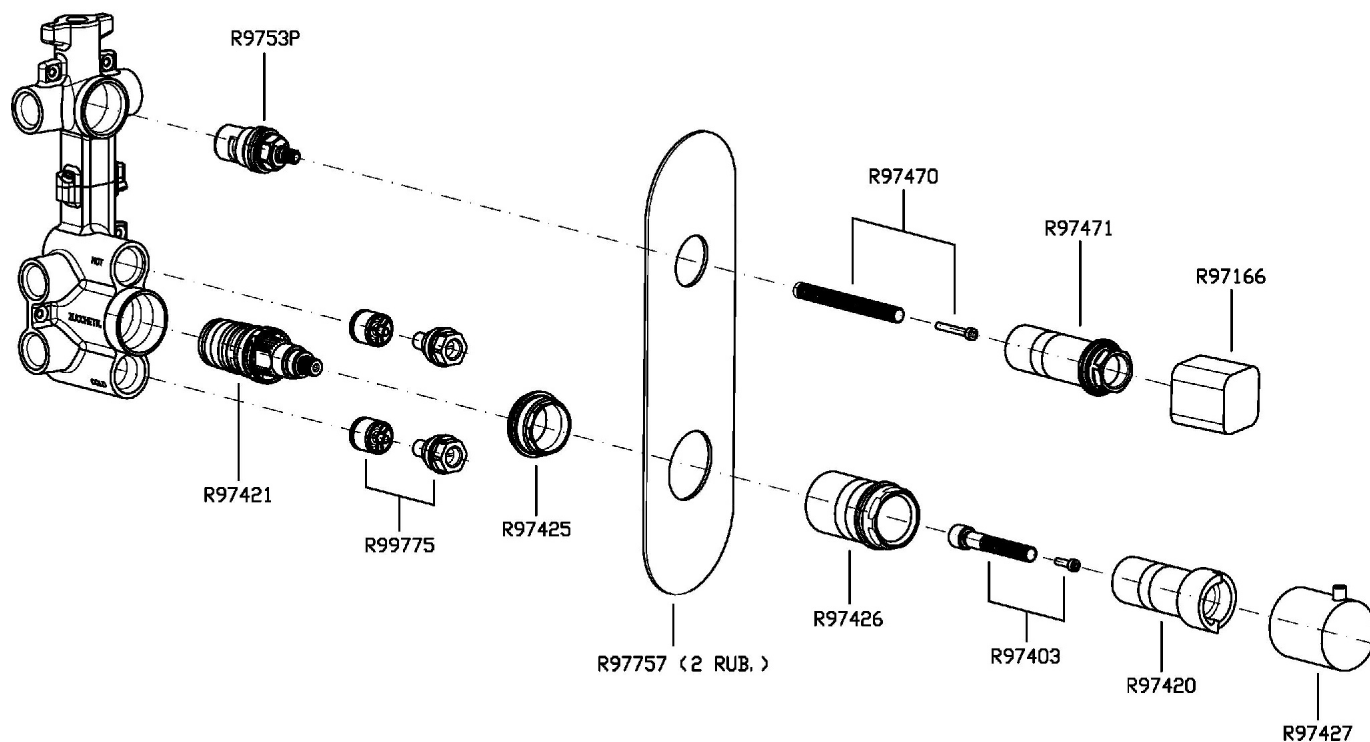

BRIM

ZBR664

Esplosi / Exploded