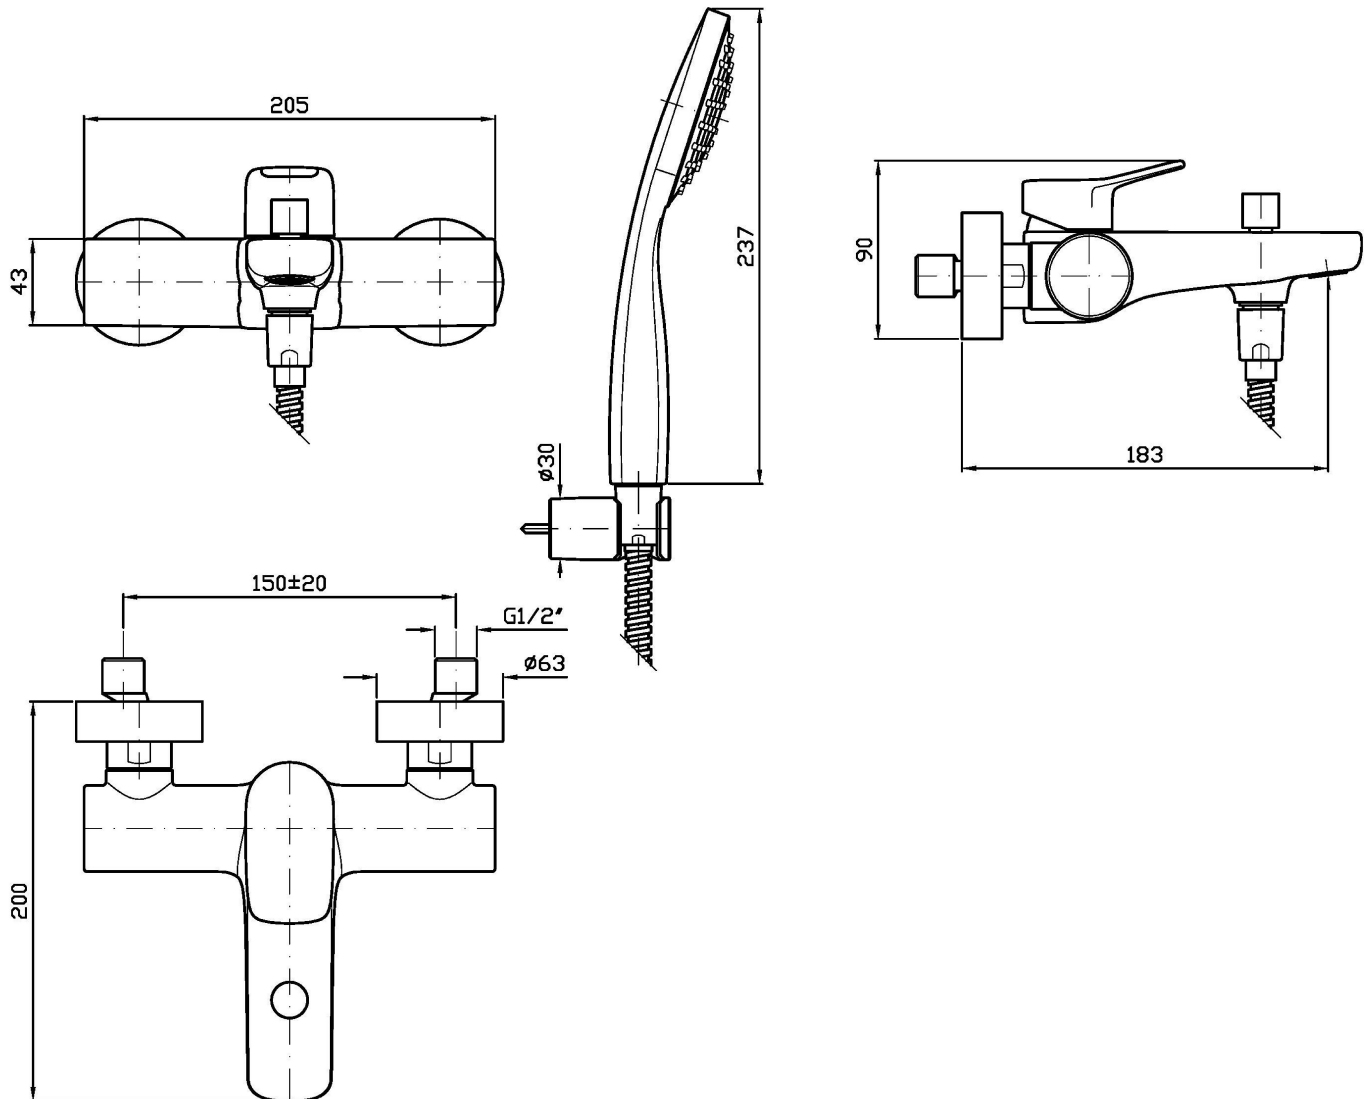

## BRIM

ZBR490

Miscelatore monocomando esterno vasca-doccia. / Exposed single lever bath-shower mixer.

Miscelatore monocomando esterno vasca-doccia, con deviatore, aeratore, completo doccia.

Exposed single lever bath-shower mixer with diverter, aerator, handshower set.

## BRIM

ZBR490

Disegno Complessivo / Overall Drawing

## BRIM

ZBR490

Pesi e Misure / Weights and Sizes

Peso ( Kg ) Weight ( lb )	2,60 ( Kg )	5,73 ( lb )
Volume test ( dc3 ) - ( in3 )	6,61 ( dc3 )	403,37 ( in3 )
h ( mm ) - ( in )	143,00 ( mm )	5,63 ( in )
L1 ( mm ) - ( in )	195,00 ( mm )	7,68 ( in )
L2 ( mm ) - ( in )	237,00 ( mm )	9,33 ( in )