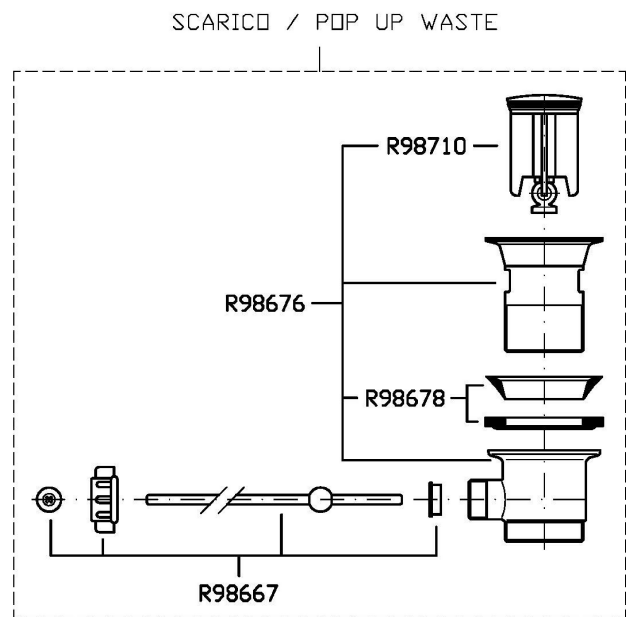

Single lever bidet mixer with aerator, 1¼" pop-up waste, flexible tails.
Water Saving - water flow rate of 6 l/min or less.

Finiture / Finishes

Cromo / Chrome

C3
Nickel Spazzolato / Brushed
NickelN1
Nero Opaco Goffrato / Embossed
Matt Black

BRIM

ZBR384

Disegno Complessivo / Overall Drawing

BRIM

ZBR384

Esplosi / Exploded

BRIM

ZBR384

Portate / Flowrates (lt/min)

PRESSIONE PRESSURE	1 BAR	2 BAR	3 BAR	4 BAR	5 BAR
P1 BIDET BIDET	2,7	3,6	4,2	4,3	4,2
P2					
P3					
P4					
P5					

BRIM

ZBR384

Pesi e Misure / Weights and Sizes

Peso (Kg) Weight (lb)	1,35 (Kg)	2,98 (lb)
Volume test (dc3) - (in3)	4,05 (dc3)	247,15 (in3)
h (mm) - (in)	70,00 (mm)	2,76 (in)
L1 (mm) - (in)	150,00 (mm)	5,91 (in)
L2 (mm) - (in)	385,00 (mm)	15,16 (in)