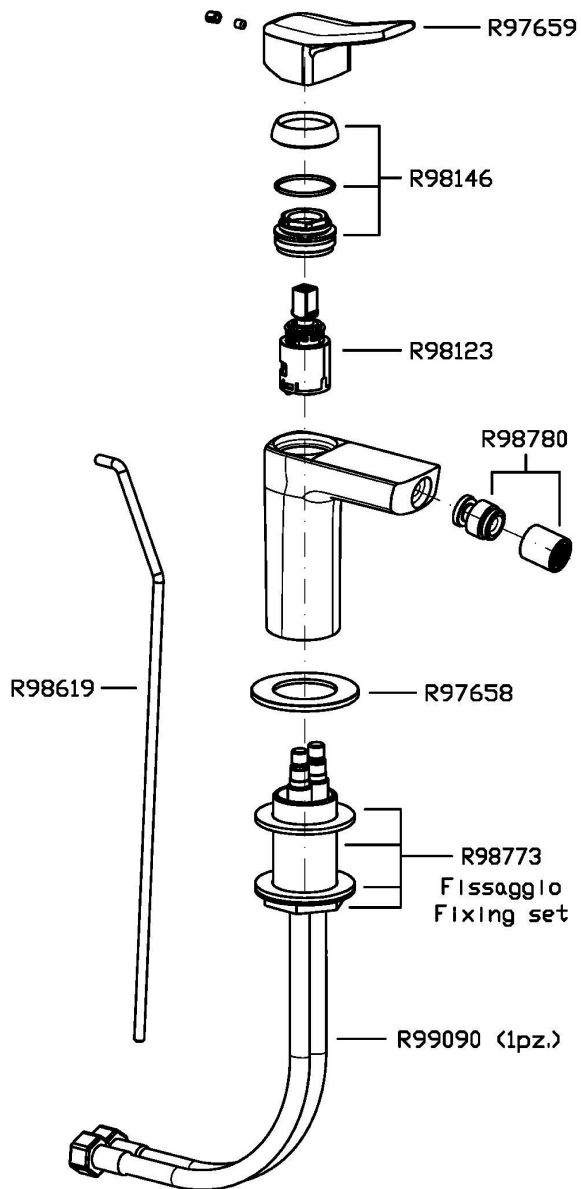

Single lever bidet mixer with aerator, 1¼" pop-up waste, flexible tails.
Water Saving - water flow rate of 6 l/min or less.

Finiture / Finishes

Cromo / Chrome

C3
Nickel Spazzolato / Brushed
NickelN1
Nero Opaco Goffrato / Embossed
Matt Black

BRIM

ZBR384

Disegno Complessivo / Overall Drawing

BRIM

ZBR384

Esplosi / Exploded

BRIM

ZBR384

Portate / Flowrates (lt/min)

PRESSIONE PRESSURE	1 BAR	2 BAR	3 BAR	4 BAR	5 BAR
P1 BIDET BIDET	2,7	3,6	4,2	4,3	4,2
P2					
P3					
P4					
P5					

BRIM

ZBR384

Pesi e Misure / Weights and Sizes

Peso (Kg) Weight (lb)	1,35 (Kg)	2,98 (lb)
Volume test (dc3) - (in3)	4,05 (dc3)	247,15 (in3)
h (mm) - (in)	70,00 (mm)	2,76 (in)
L1 (mm) - (in)	150,00 (mm)	5,91 (in)
L2 (mm) - (in)	385,00 (mm)	15,16 (in)