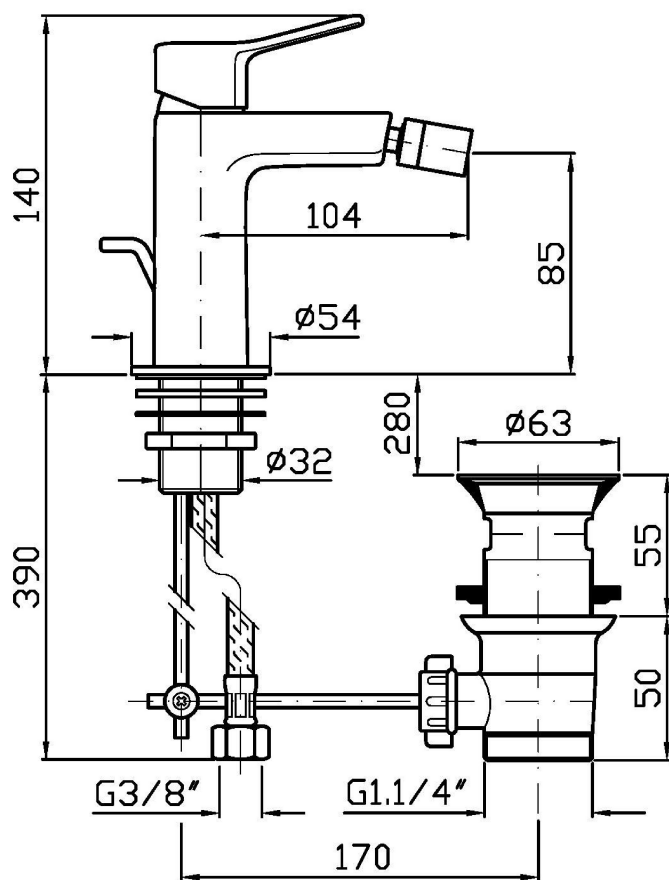

BRIM

ZBR384

Disegno Complessivo / Overall Drawing