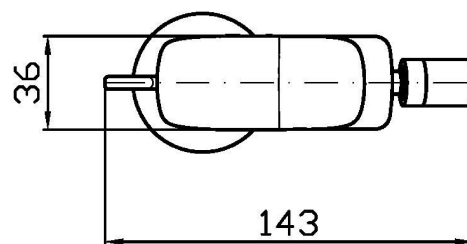

BRIM

ZBR384

Disegno Complessivo / Overall Drawing