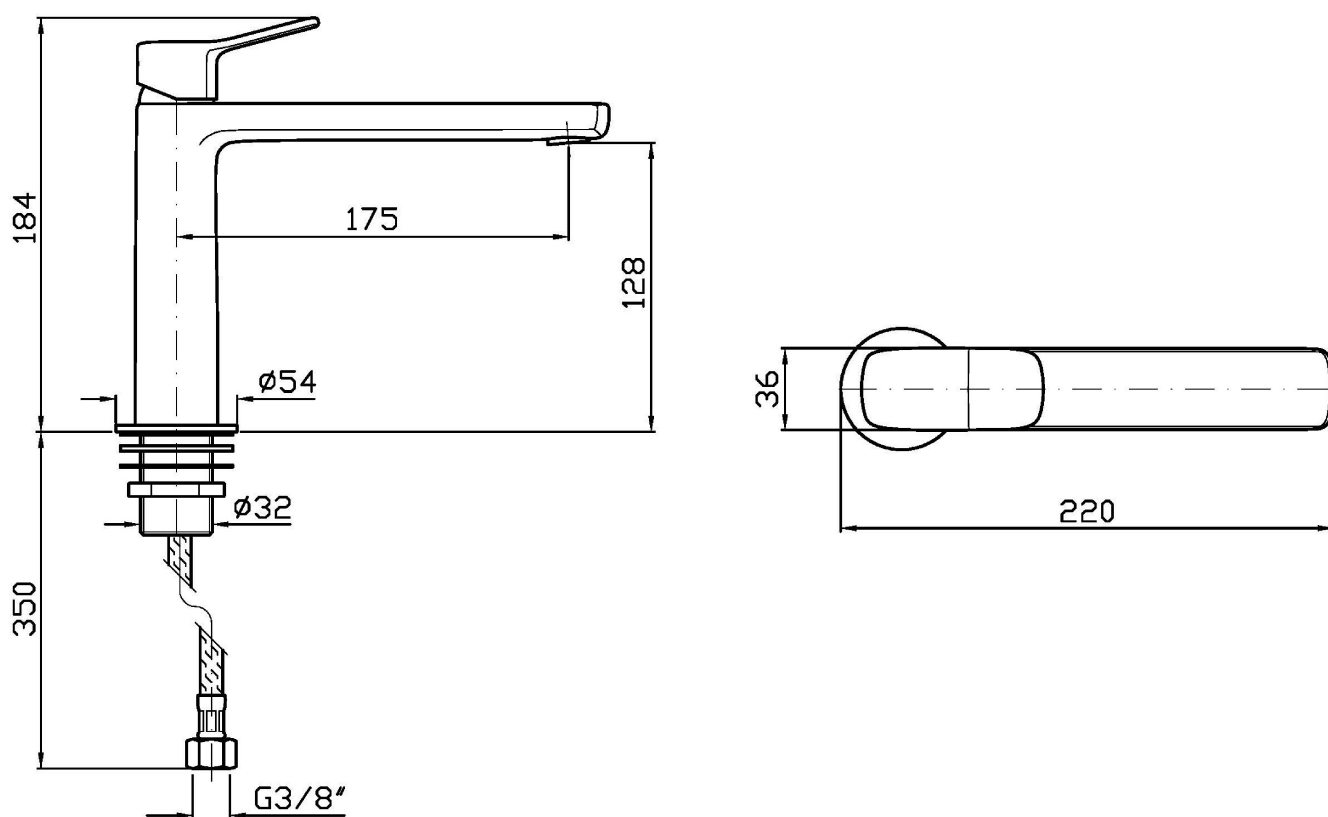

BRIM

ZBR383

Disegno Complessivo / Overall Drawing