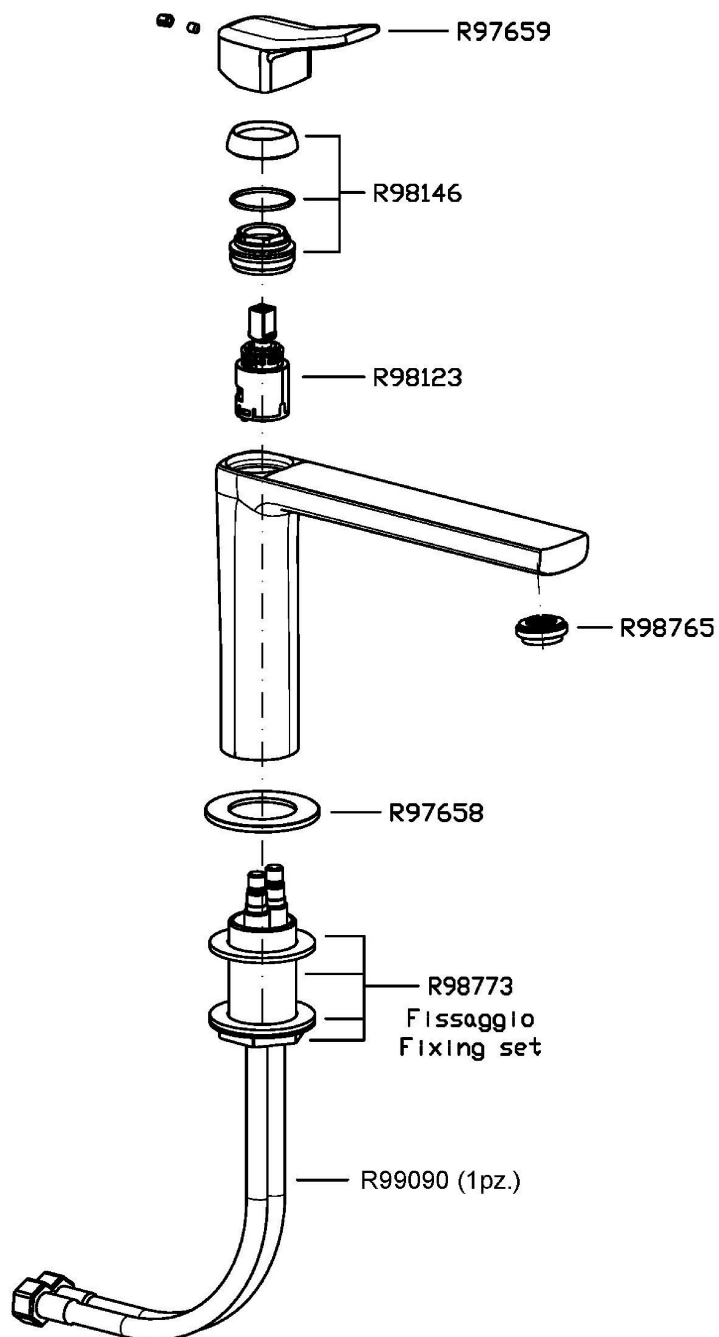

BRIM

ZBR383

Esplosi / Exploded