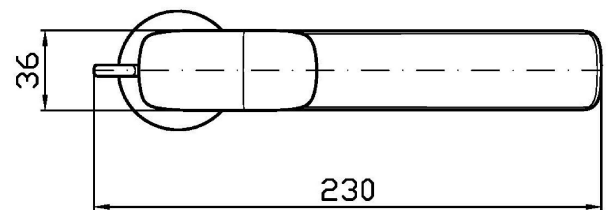

BRIM

ZBR380

Disegno Complessivo / Overall Drawing