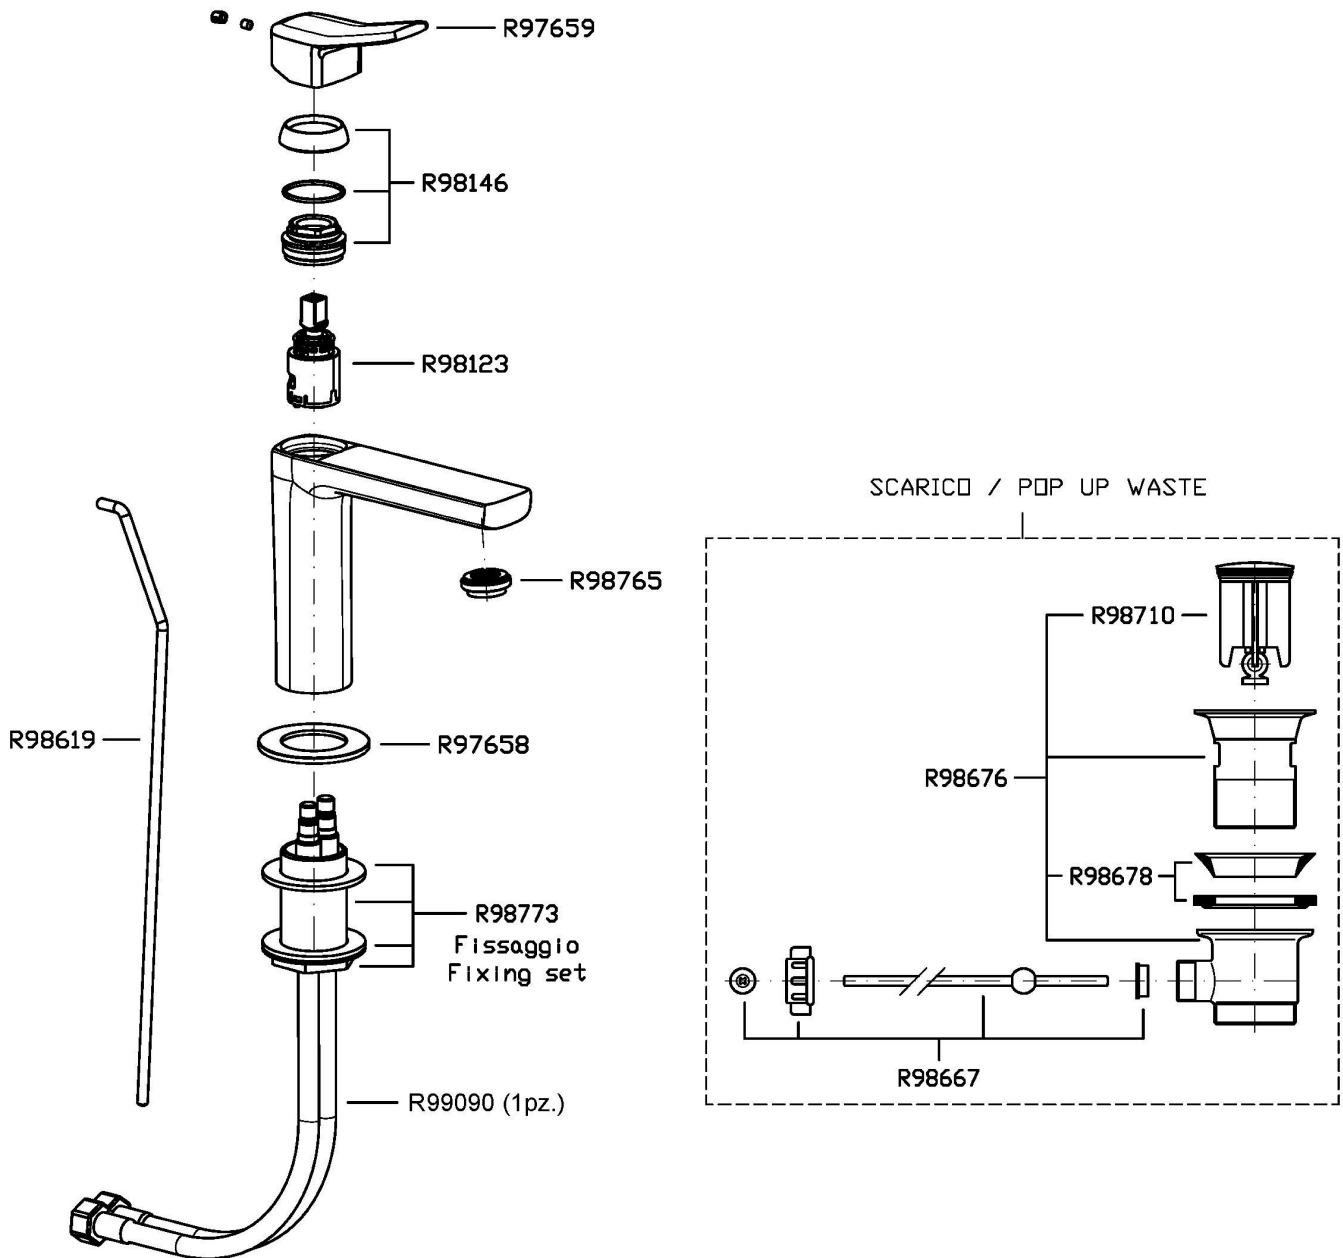

BRIM

ZBR308

Esplosi / Exploded