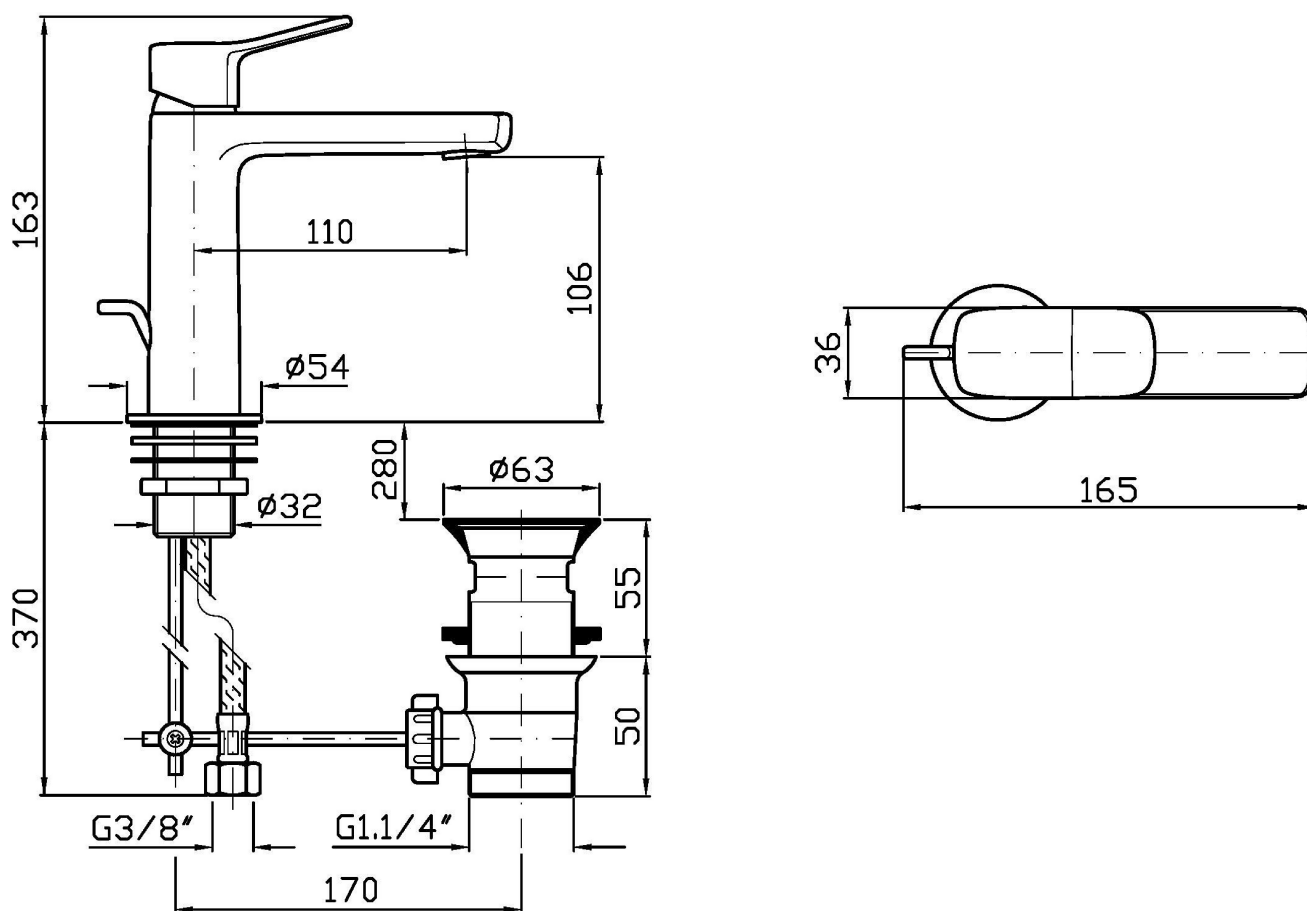

BRIM

ZBR308

Disegno Complessivo / Overall Drawing