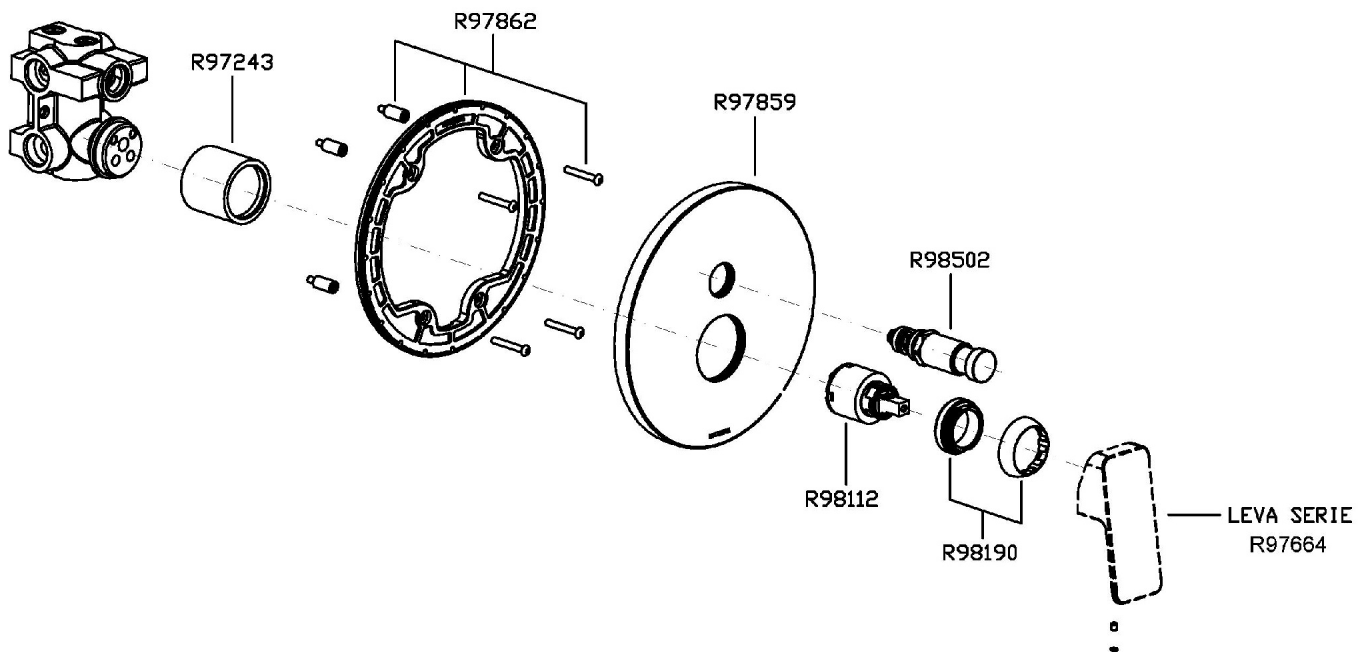

Built-in single lever bath-shower mixer with diverter for Zetasystem (R97800) - universal built-in body.

R97800

Zetasystem - Corpo incasso universale /
Zetasystem - universal built-in body

Finiture / Finishes

BRIM

ZBR096

Esplosi / Exploded

BRIM

ZBR096 Portate / Flowrates (lt/min)

PRESSIONE PRESSURE	1 BAR	2 BAR	3 BAR	4 BAR	5 BAR
USCITA PRIMARIA PRIMARY OUTLET <i>P1</i>	12	17	22	25	28
USCITA SECONDARIA SECONDARY OUTLET <i>P2</i>	11	16	21	24	27
<i>P3</i>					
<i>P4</i>					
<i>P5</i>					

BRIM

ZBR096 Pesì e Misure / Weights and Sizes

Peso (Kg) Weight (lb)	3,33 (Kg)	7,34 (lb)
Volume test (dc3) - (in3)	7,50 (dc3)	457,68 (in3)
h (mm) - (in)	90,00 (mm)	3,54 (in)
L1 (mm) - (in)	250,00 (mm)	9,84 (in)
L2 (mm) - (in)	333,00 (mm)	13,11 (in)