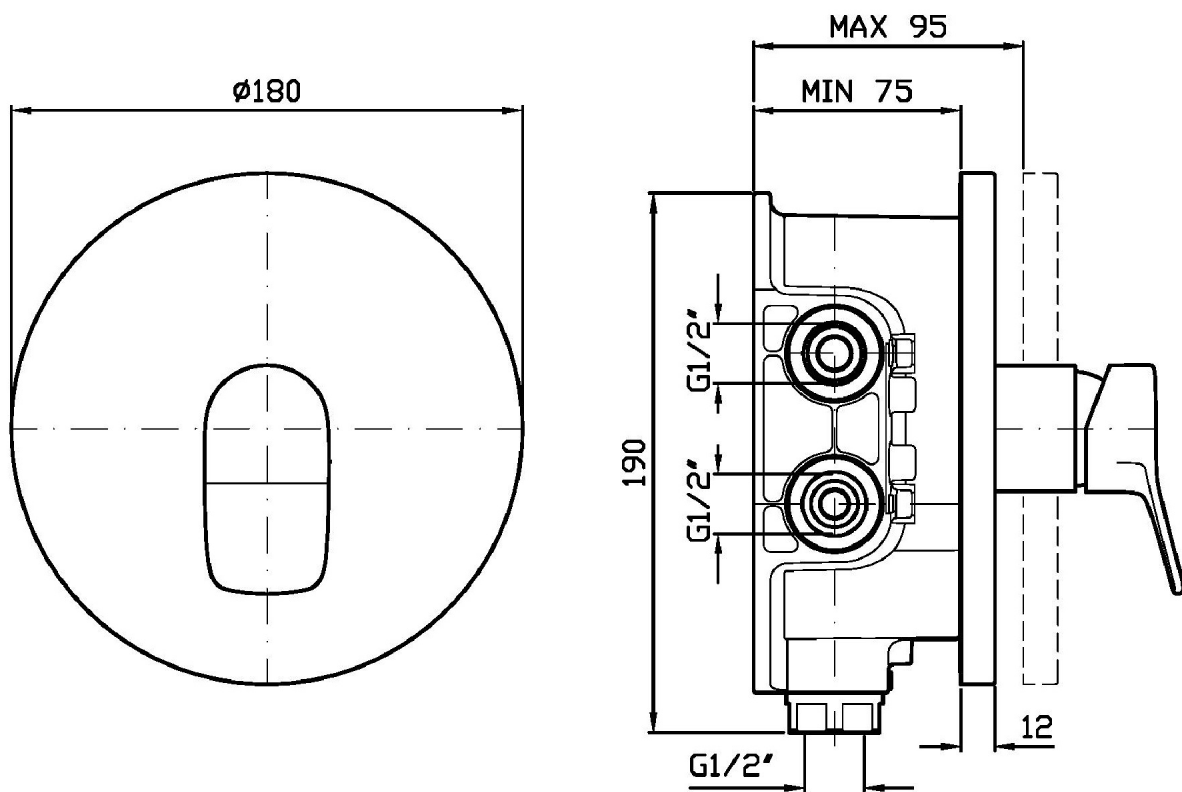

BRIM

ZBR090

Disegno Complessivo / Overall Drawing