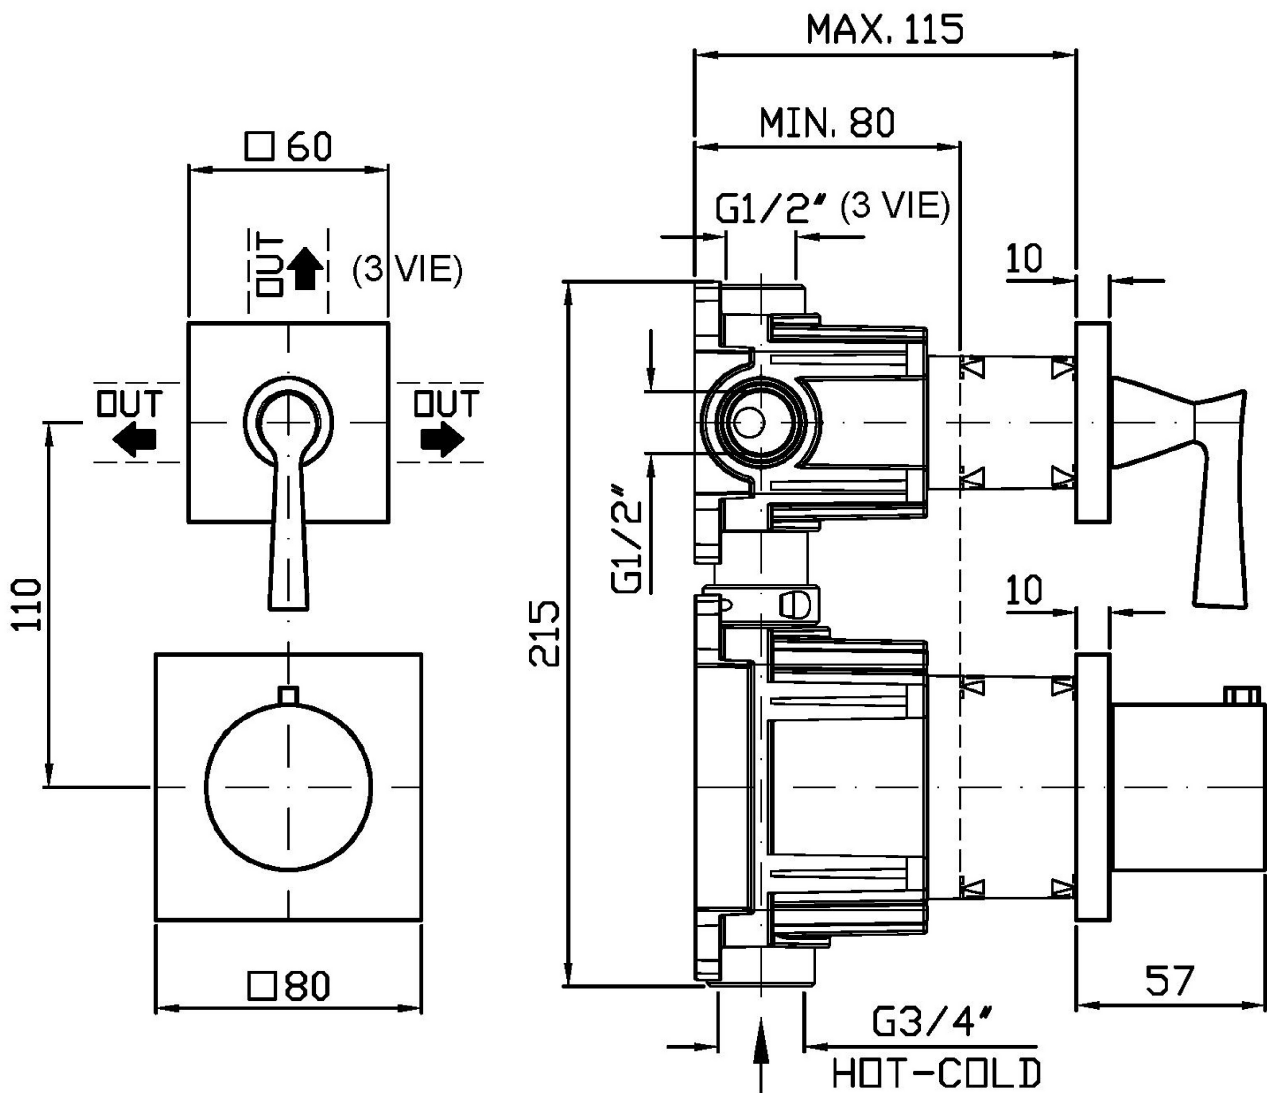

## BELLAGIO

ZB2806

Termostatico incasso doccia con deviatore 2/3 vie. / Built-in thermostatic shower mixer, 2/3 way diverter.

Termostatico incasso doccia da 3/4" e deviatore a 2/3 vie con apertura/chiusura acqua. Installazione possibile sia in verticale che in orizzontale.

3/4" built-in thermostatic shower mixer and 2/3 way diverter with water on/off function. Both vertical and horizontal installation possible.

R96734

Parte incasso, deviatore a 2 vie. / Built-in part,  
2 way diverter

## BELLAGIO

ZB2806

Disegno Complessivo / Overall Drawing

## BELLAGIO

ZB2806

Pesi e Misure / Weights and Sizes

Peso ( Kg ) Weight ( lb )	1,95 ( Kg )	4,30 ( lb )
Volume test ( dc3 ) - ( in3 )	11,01 ( dc3 )	671,87 ( in3 )
h ( mm ) - ( in )	90,00 ( mm )	3,54 ( in )
L1 ( mm ) - ( in )	335,00 ( mm )	13,19 ( in )
L2 ( mm ) - ( in )	365,00 ( mm )	14,37 ( in )