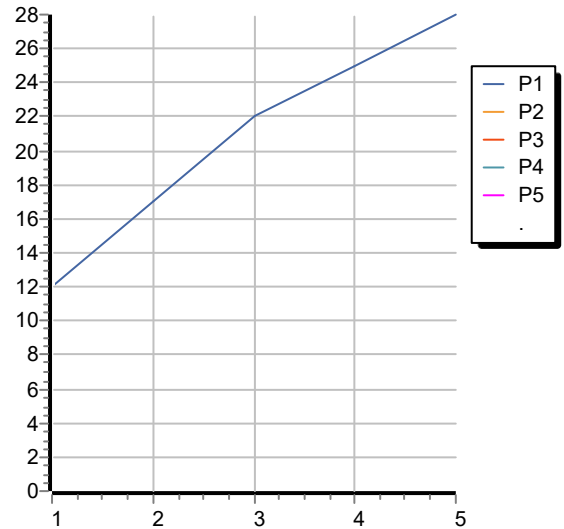

1/2" built-in thermostatic shower mixer, with stop valve. For Zetasystem (R97800) universal built-in body.

R97800

Zetasystem - Corpo incasso universale / Basin spout Medamedea

Finiture / Finishes

					
Cromo / Chrome	Nickel Lucido / Polished Nickel	Oro / Gold	Oro spazzolato / Brushed Gold	PVD brushed chocolate / PVD brushed chocolate	Brushed PVD British gold / Brushed PVD British gold

BELLAGIO

ZB2800

Disegno Complessivo / Overall Drawing

Note / Notes

BELLAGIO

ZB2800

Esplosi / Exploded

BELLAGIO

ZB2800

Portate / Flowrates (lt/min)

PRESSIONE PRESSURE	1 BAR	2 BAR	3 BAR	4 BAR	5 BAR
USCITA PRIMARIA PRIMARY OUTLET P1	12	17	22	25	28
P2					
P3					
P4					
P5					

BELLAGIO

ZB2800

Pesi e Misure / Weights and Sizes

Peso (Kg) Weight (lb)	3,90 (Kg)	8,60 (lb)
Volume test (dc3) - (in3)	7,50 (dc3)	457,68 (in3)
h (mm) - (in)	90,00 (mm)	3,54 (in)
L1 (mm) - (in)	250,00 (mm)	9,84 (in)
L2 (mm) - (in)	333,00 (mm)	13,11 (in)