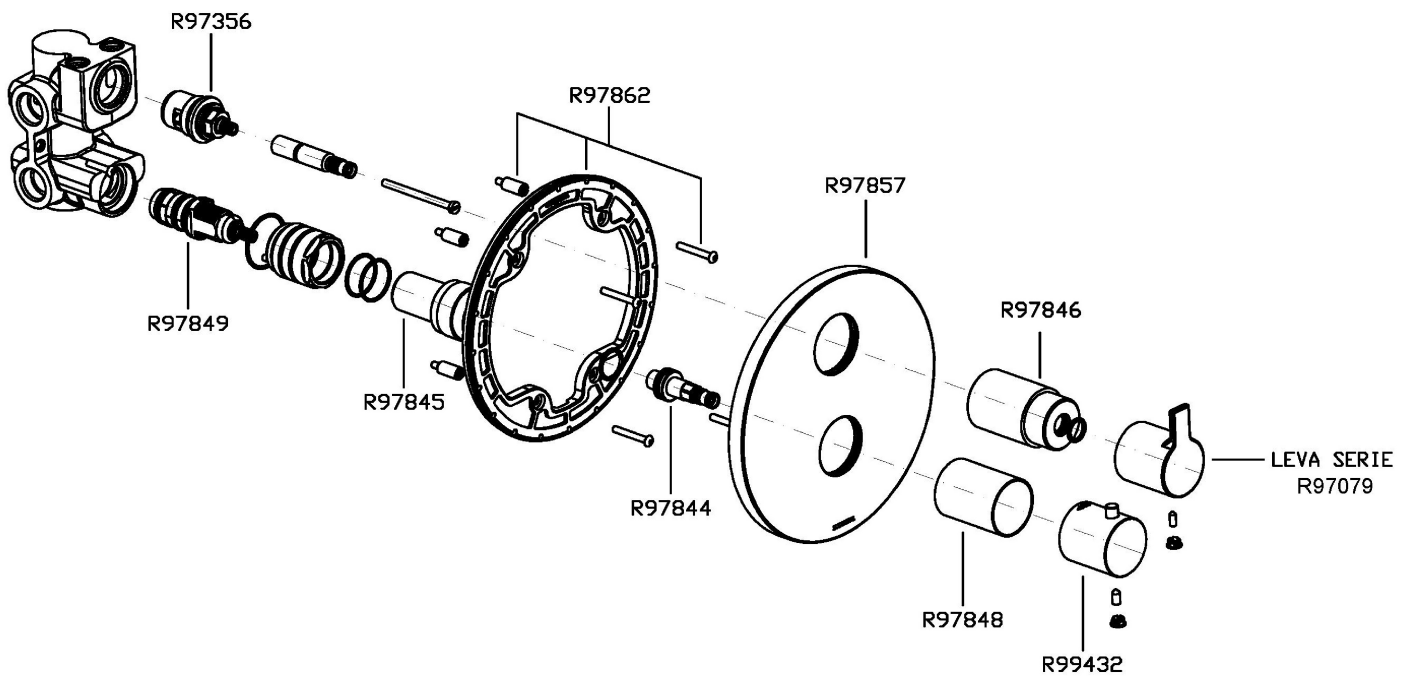

BELLAGIO

ZB2800

Esplosi / Exploded