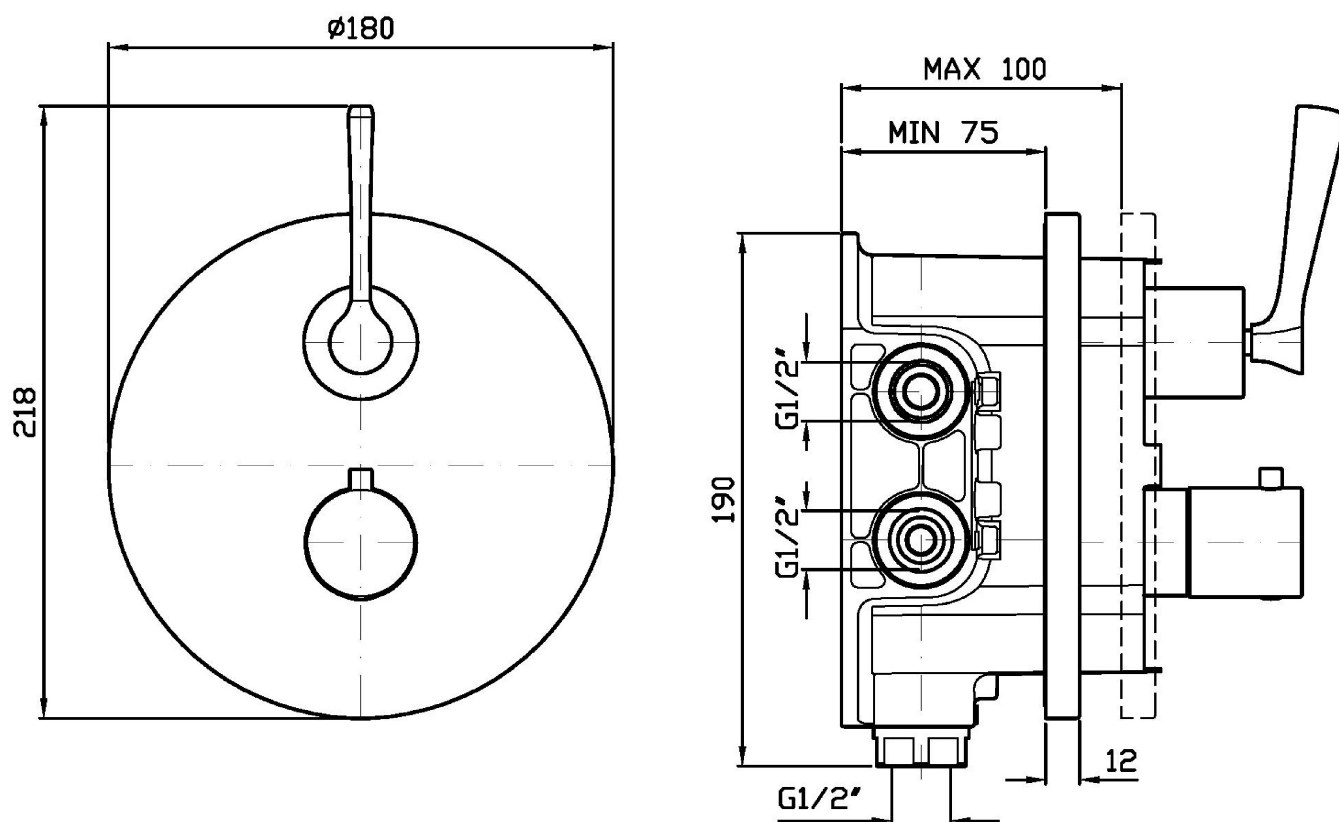

BELLAGIO

ZB2800

Disegno Complessivo / Overall Drawing

Note / Notes