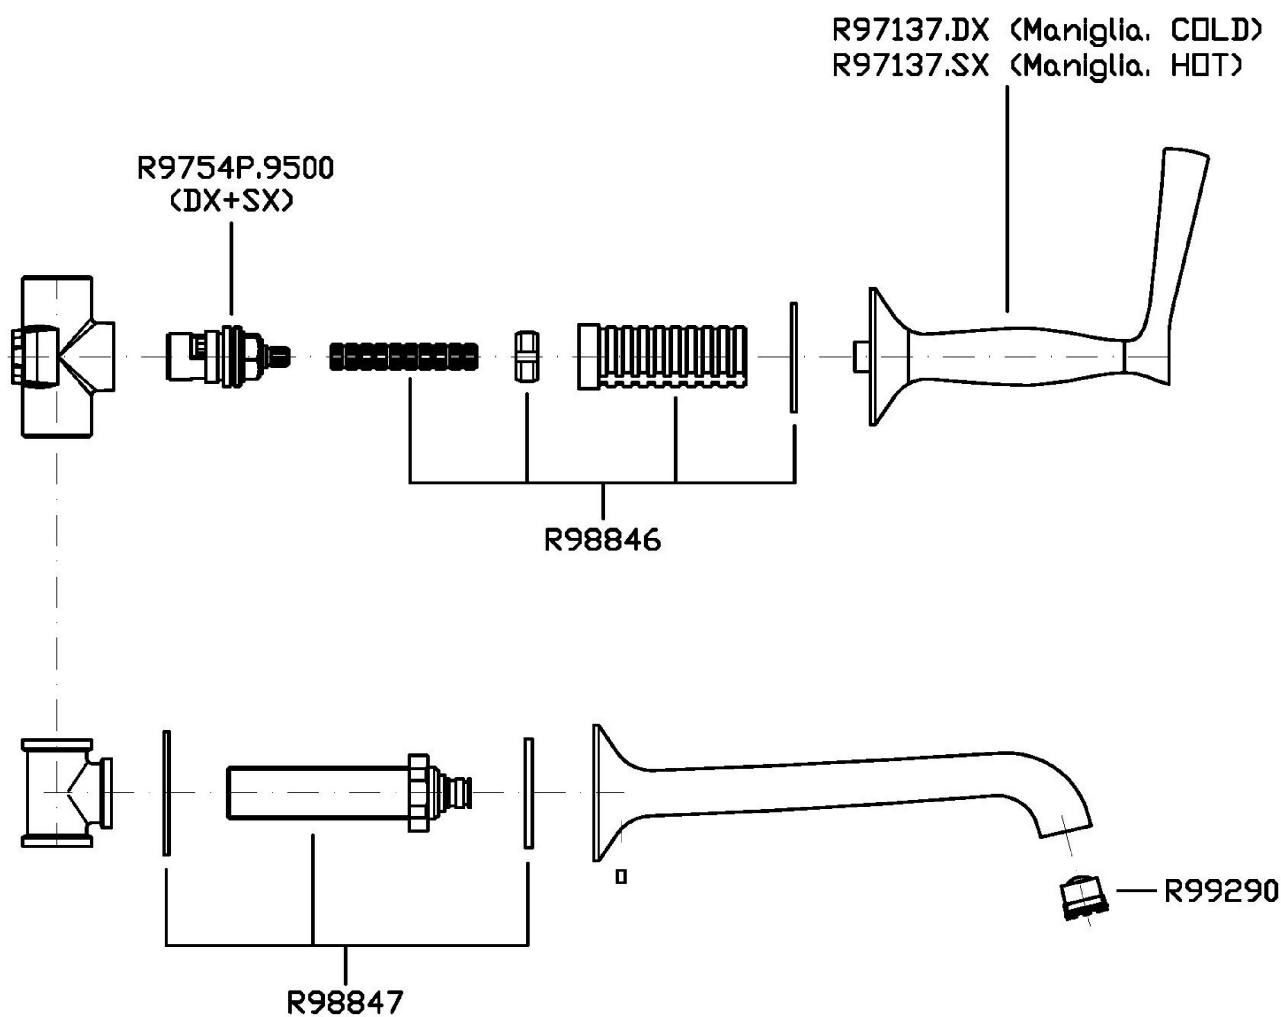

BELLAGIO

ZB2699

Esplosi / Exploded