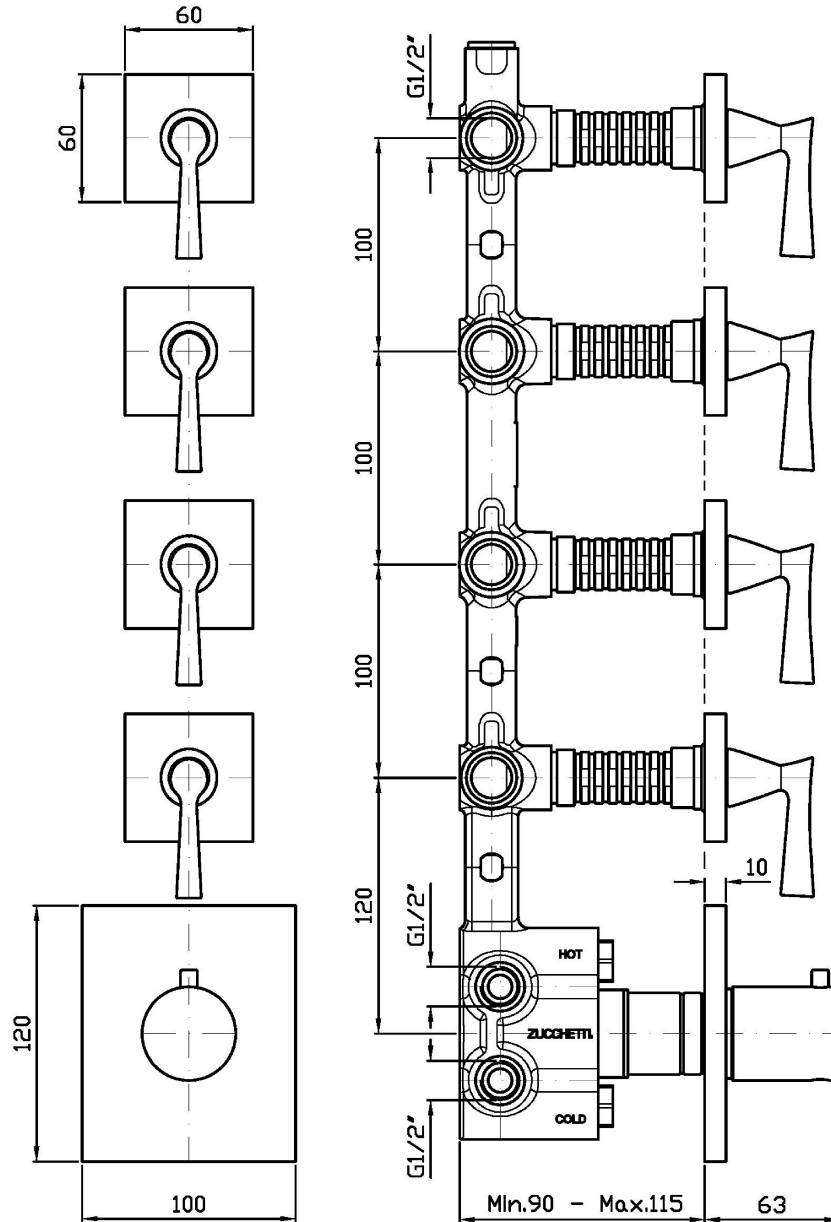

BELLAGIO

ZB2662

Disegno Complessivo / Overall Drawing

Note / Notes