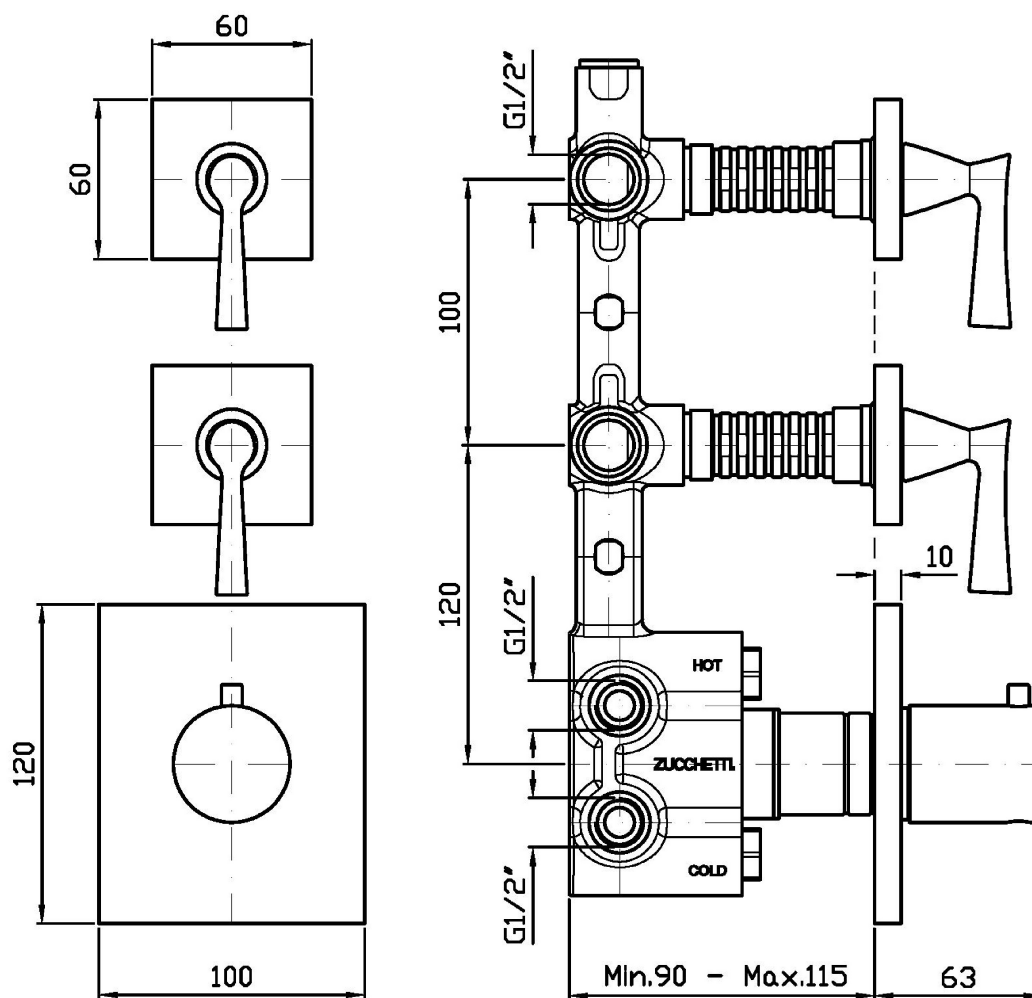

BELLAGIO

ZB2660

Termostatico incasso doccia con 2 rubinetti d'arresto. / Built-in thermostatic shower mixer with 2 stop valves.

Termostatico incasso doccia da 1/2", con 2 rubinetti d'arresto. Installazione possibile sia in verticale che in orizzontale.
1/2" built-in thermostatic shower mixer with 2 stop valves. Both vertical and horizontal installation possible.

R97821

Parte incasso. / Built-in part.

Finiture / Finishes

					
Cromo / Chrome	C8 Nickel Lucido / Polished Nickel	C40 Oro / Gold	C41 Oro spazzolato / Brushed Gold	P21 PVD brushed chocolate / PVD brushed chocolate	P31 Brushed PVD British gold / Brushed PVD British gold

BELLAGIO

ZB2660

Disegno Complessivo / Overall Drawing

Note / Notes

BELLAGIO

ZB2660

Esplosi / Exploded

BELLAGIO

BELLAGIO

ZB2660

Pesi e Misure / Weights and Sizes

Peso (Kg) Weight (lb)	2,45 (Kg)	5,40 (lb)
Volume test (dc3) - (in3)	11,01 (dc3)	671,87 (in3)
h (mm) - (in)	90,00 (mm)	3,54 (in)
L1 (mm) - (in)	335,00 (mm)	13,19 (in)
L2 (mm) - (in)	365,00 (mm)	14,37 (in)