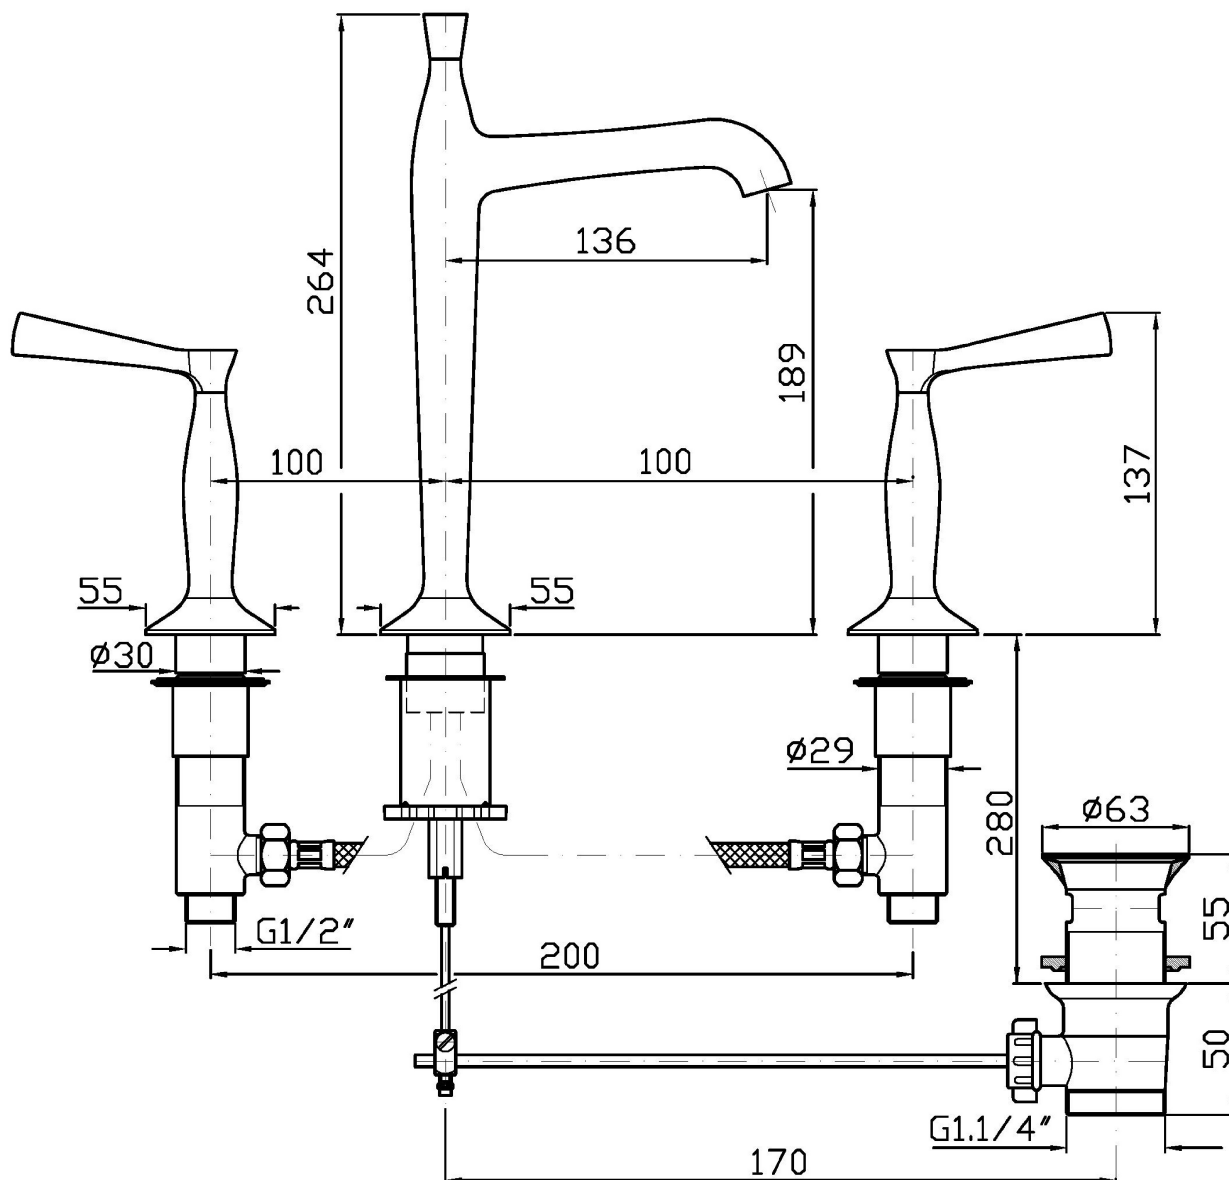

BELLAGIO

ZB2426

Batteria lavabo a 3 fori, bocca alta. / 3 hole basin mixer, high spout.

Batteria lavabo a 3 fori con aeratore, bocca alta, scarico da 1 ¼", flessibili di collegamento.
Water Saving - portata d'acqua uguale o inferiore a 6 l/min.

3 hole basin mixer with aerator, high spout, 1 ¼" pop-up waste, flexible tails.
Water Saving - water flow rate of 6 l/min or less.

Finiture / Finishes

					
Cromo / Chrome	C8 Nickel Lucido / Polished Nickel	C40 Oro / Gold	C41 Oro spazzolato / Brushed Gold	P21 PVD brushed chocolate / PVD brushed chocolate	P31 Brushed PVD British gold / Brushed PVD British gold

BELLAGIO

ZB2426

Disegno Complessivo / Overall Drawing

Note / Notes

BELLAGIO

ZB2426

Esplosi / Exploded

BELLAGIO

ZB2426

Portate / Flowrates (lt/min)

PRESSIONE PRESSURE	1 BAR	2 BAR	3 BAR	4 BAR	5 BAR
P1 LAVABO BASIN	3,1	3,5	4,2	4,2	4,3
P2					
P3					
P4					
P5					

BELLAGIO

ZB2426

Pesi e Misure / Weights and Sizes

Peso (Kg) Weight (lb)	4,63 (Kg)	10,21 (lb)
Volume test (dc3) - (in3)	11,01 (dc3)	671,87 (in3)
h (mm) - (in)	90,00 (mm)	3,54 (in)
L1 (mm) - (in)	335,00 (mm)	13,19 (in)
L2 (mm) - (in)	365,00 (mm)	14,37 (in)