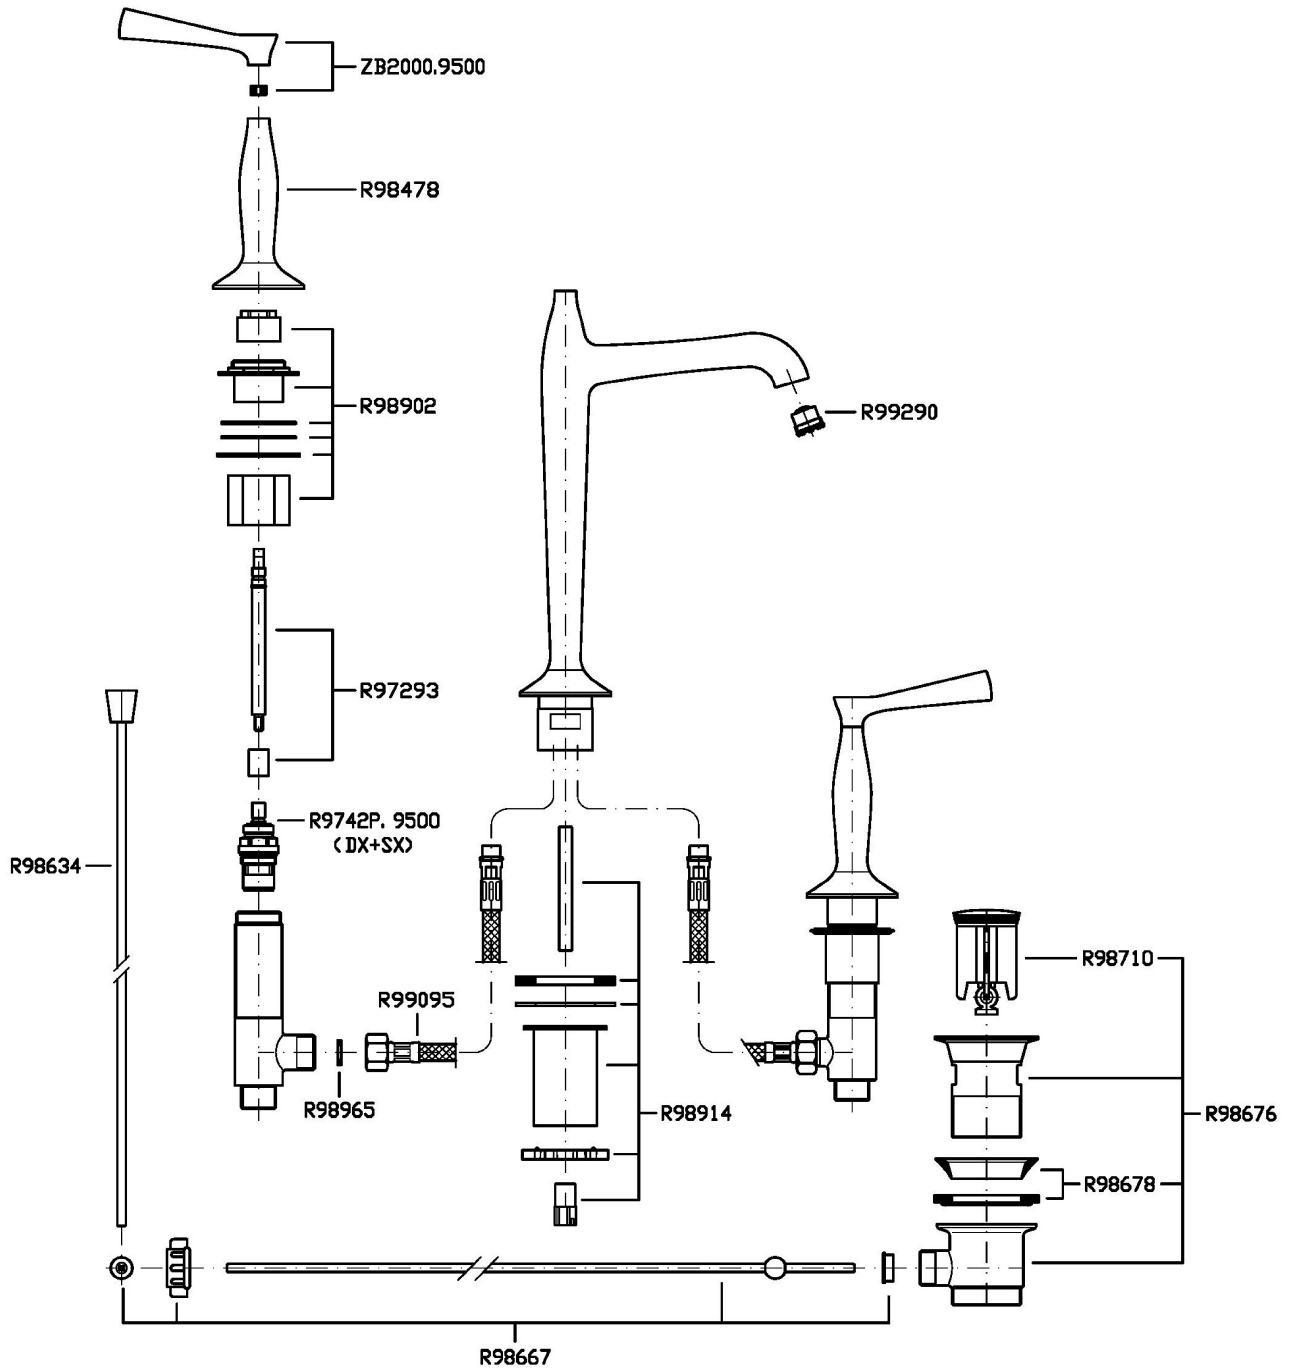

BELLAGIO

ZB2426

Batteria lavabo a 3 fori, bocca alta. / 3 hole basin mixer, high spout.

Batteria lavabo a 3 fori con aeratore, bocca alta, scarico da 1 ¼", flessibili di collegamento.
Water Saving - portata d'acqua uguale o inferiore a 6 l/min.

3 hole basin mixer with aerator, high spout, 1 ¼" pop-up waste, flexible tails.
Water Saving - water flow rate of 6 l/min or less.

Finiture / Finishes

					
Cromo / Chrome	C8 Nickel Lucido / Polished Nickel	C40 Oro / Gold	C41 Oro spazzolato / Brushed Gold	P21 PVD brushed chocolate / PVD brushed chocolate	P31 Brushed PVD British gold / Brushed PVD British gold

BELLAGIO

ZB2426

Disegno Complessivo / Overall Drawing

Note / Notes

BELLAGIO

ZB2426

Esplosi / Exploded

BELLAGIO

ZB2426

Portate / Flowrates (lt/min)

PRESSIONE PRESSURE	1 BAR	2 BAR	3 BAR	4 BAR	5 BAR
P1 LAVABO BASIN	3,1	3,5	4,2	4,2	4,3
P2					
P3					
P4					
P5					

BELLAGIO

ZB2426

Pesi e Misure / Weights and Sizes

Peso (Kg) Weight (lb)	4,63 (Kg)	10,21 (lb)
Volume test (dc3) - (in3)	11,01 (dc3)	671,87 (in3)
h (mm) - (in)	90,00 (mm)	3,54 (in)
L1 (mm) - (in)	335,00 (mm)	13,19 (in)
L2 (mm) - (in)	365,00 (mm)	14,37 (in)