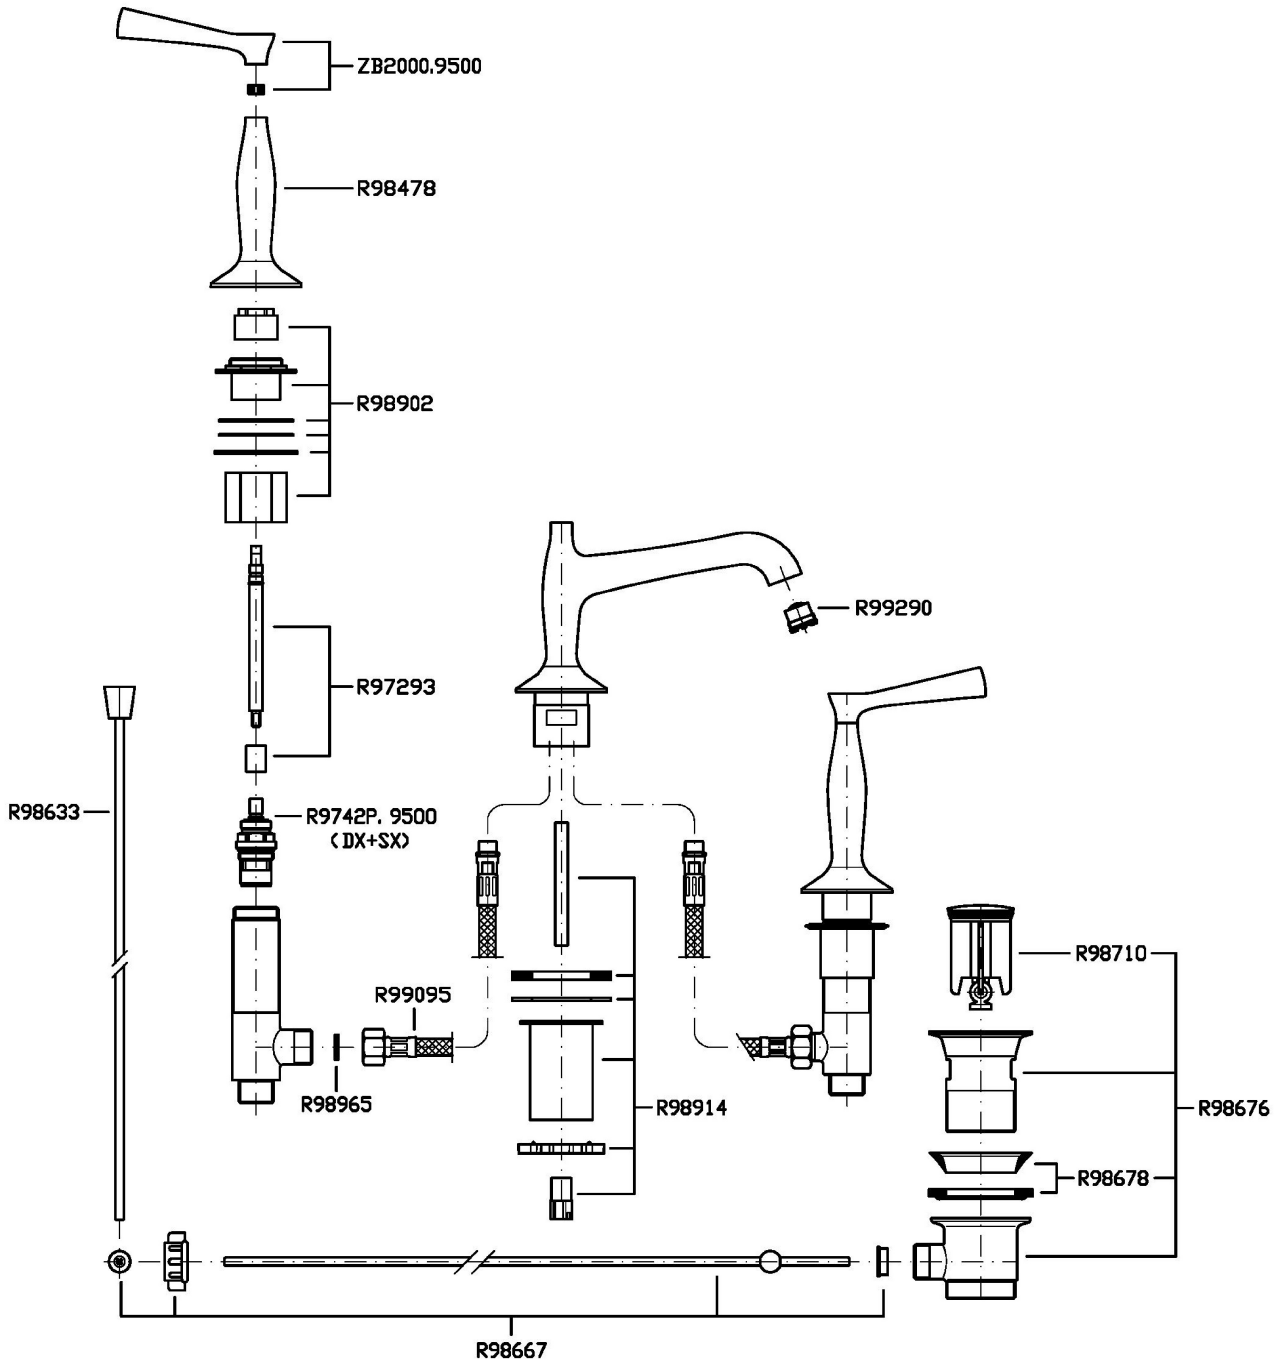

3 hole basin mixer with aerator, 1 ¼" pop-up waste, flexible tails.
Water Saving - water flow rate of 6 l/min or less.

Finiture / Finishes

					
Cromo / Chrome	C8 Nickel Lucido / Polished Nickel	C40 Oro / Gold	C41 Oro spazzolato / Brushed Gold	P21 PVD brushed chocolate / PVD brushed chocolate	P31 Brushed PVD British gold / Brushed PVD British gold

BELLAGIO

ZB2425

Disegno Complessivo / Overall Drawing

Note / Notes

BELLAGIO

ZB2425

Esplosi / Exploded

BELLAGIO

ZB2425

Portate / Flowrates (lt/min)

PRESSIONE PRESSURE	1 BAR	2 BAR	3 BAR	4 BAR	5 BAR
P1 LAVABO BASIN	3,1	3,5	4,2	4,2	4,3
P2					
P3					
P4					
P5					

BELLAGIO

ZB2425

Pesi e Misure / Weights and Sizes

Peso (Kg) Weight (lb)	4,14 (Kg)	9,13 (lb)
Volume test (dc3) - (in3)	11,01 (dc3)	671,87 (in3)
h (mm) - (in)	90,00 (mm)	3,54 (in)
L1 (mm) - (in)	335,00 (mm)	13,19 (in)
L2 (mm) - (in)	365,00 (mm)	14,37 (in)