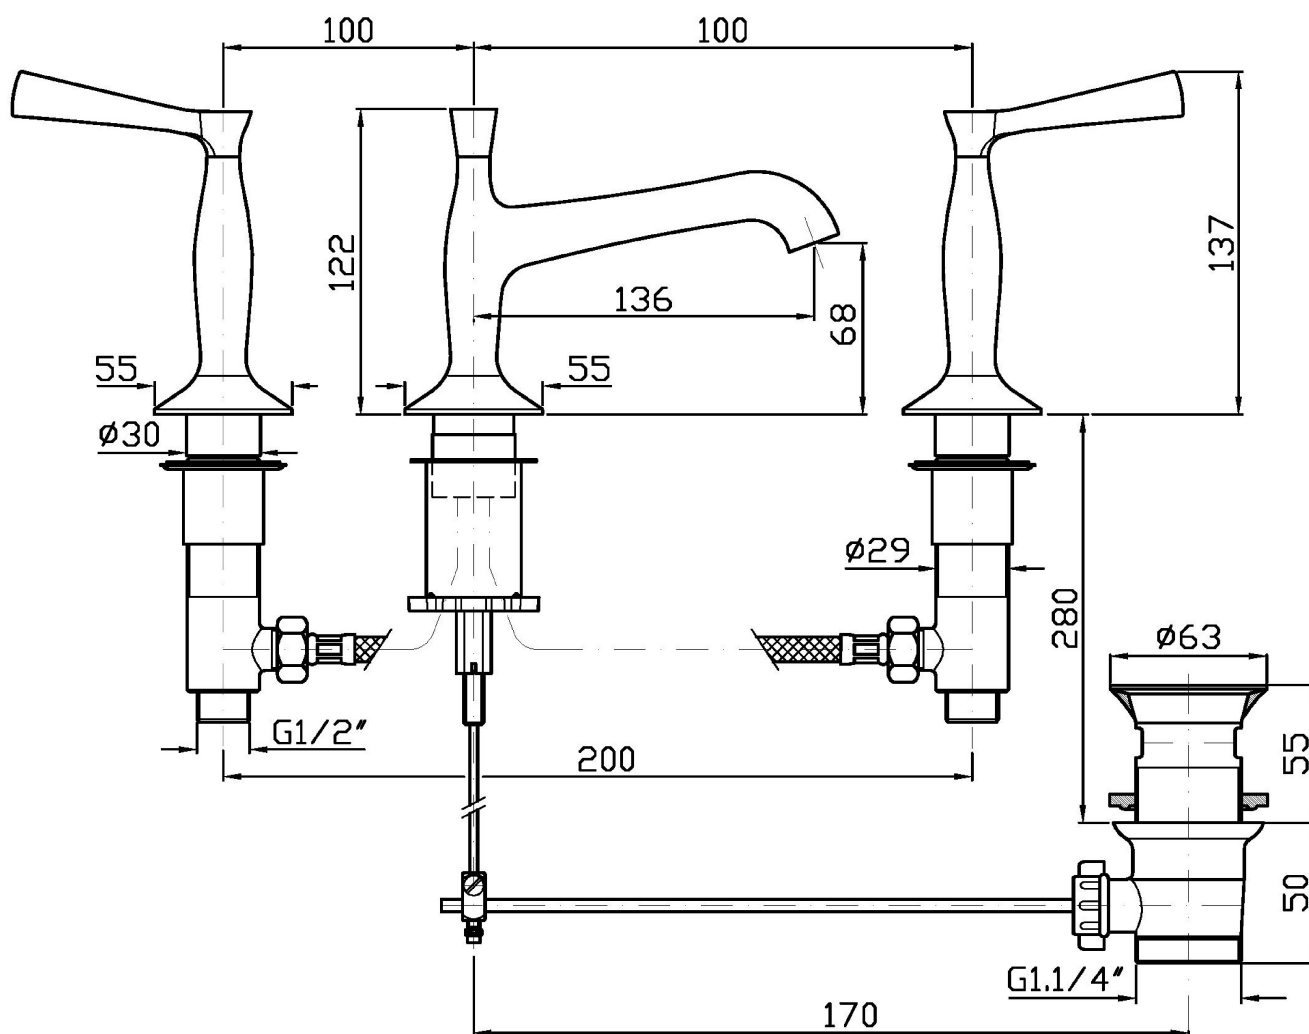

BELLAGIO

ZB2425

Disegno Complessivo / Overall Drawing

Note / Notes