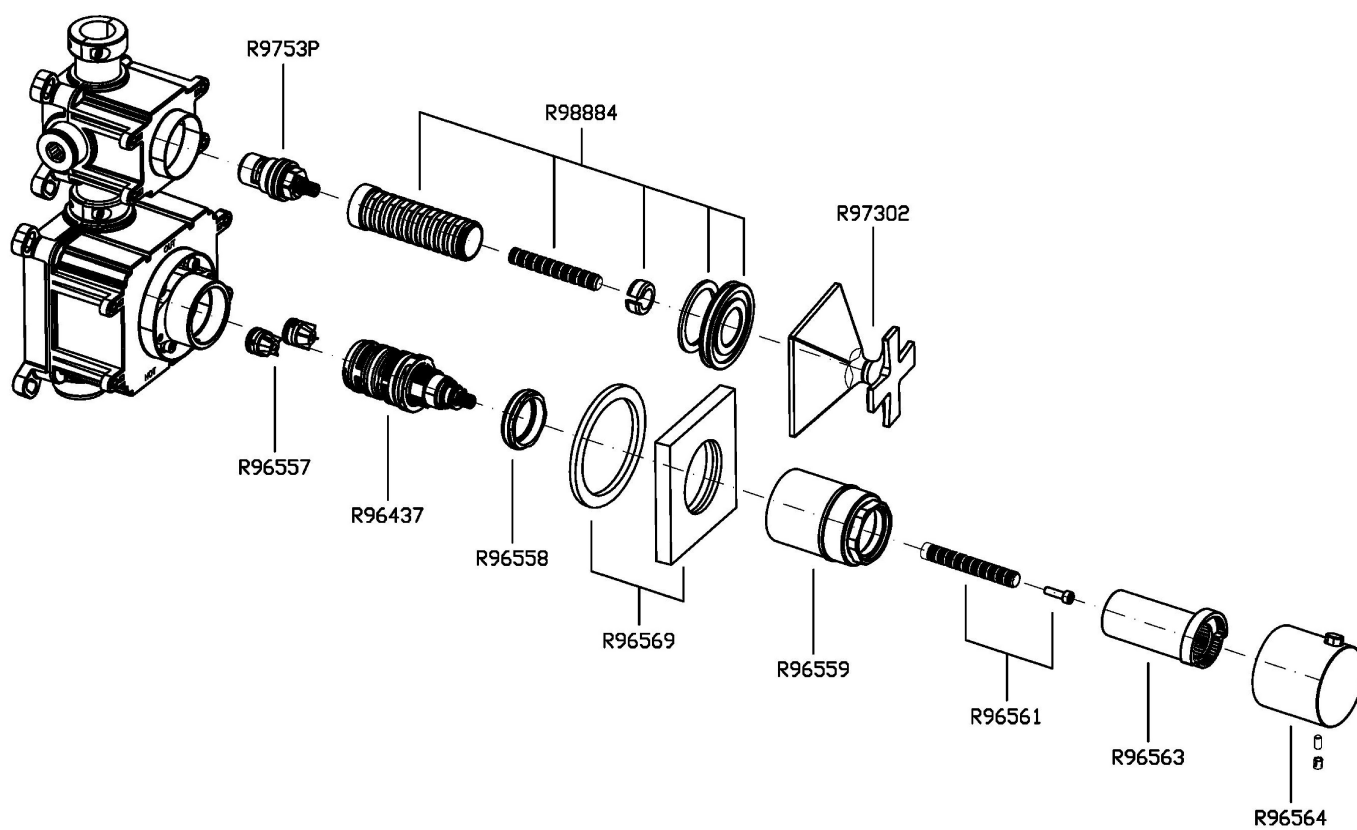

BELLAGIO

ZB1804

Esplosi / Exploded