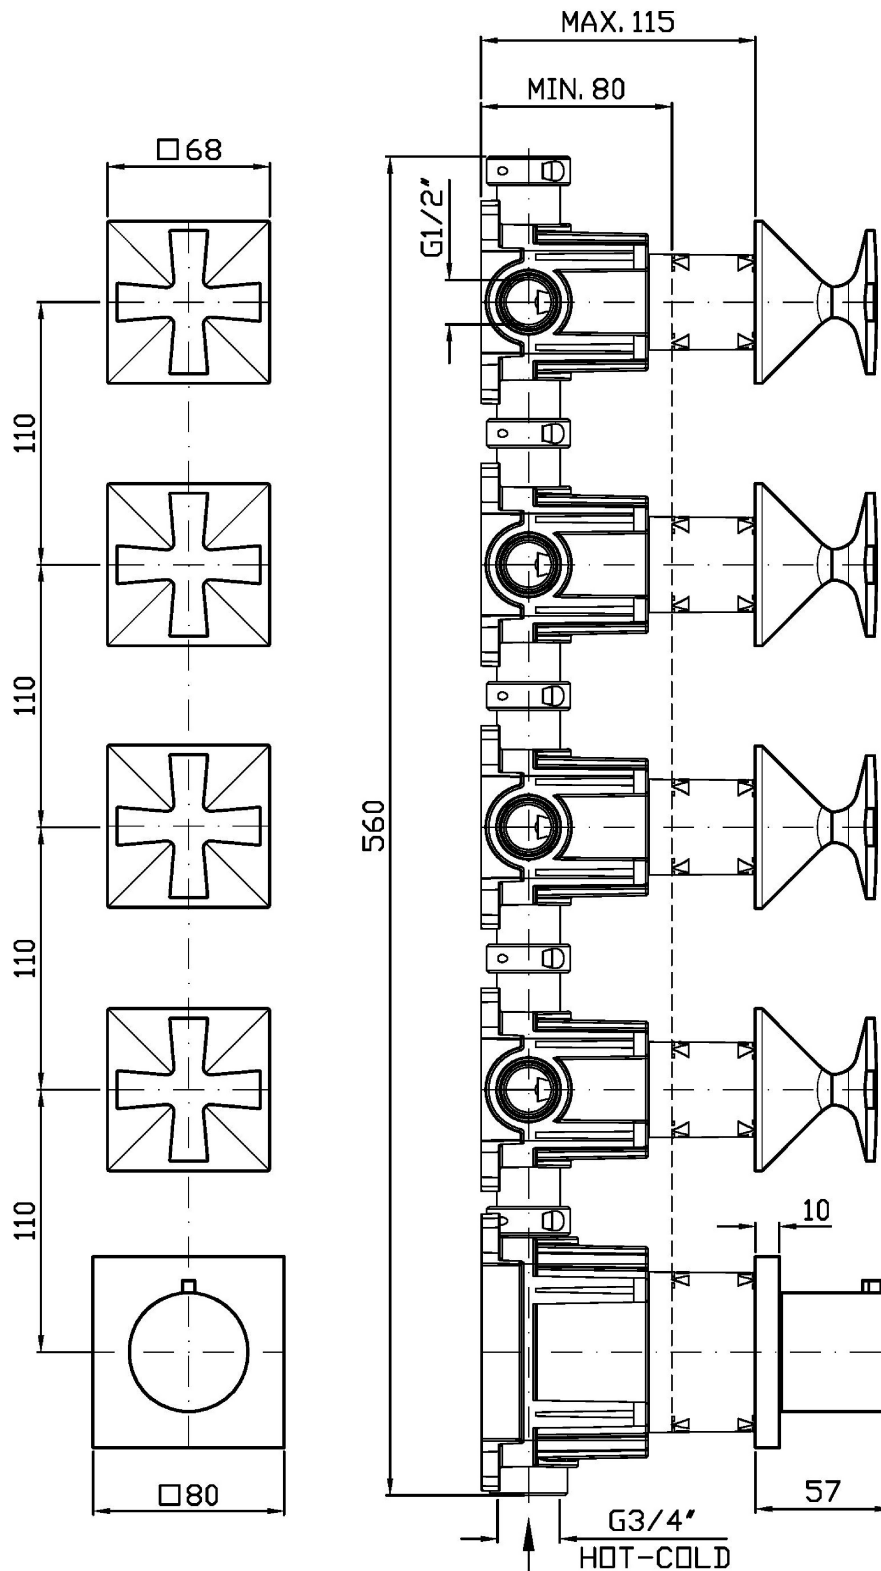

## BELLAGIO

ZB1804

Termostatico incasso doccia con 4 rubinetti d'arresto. / Built-in thermostatic shower mixer 4 stop valves.

Termostatico incasso doccia da 3/4", con 4 rubinetti d'arresto. Installazione possibile sia in verticale che in orizzontale.

3/4" built-in thermostatic shower mixer with 4 stop valves. Both vertical and horizontal installation possible.

R96733

Parte incasso / Built-in part

## BELLAGIO

ZB1804

Disegno Complessivo / Overall Drawing

### ZB1804 Pesì e Misure / Weights and Sizes

Peso ( Kg ) Weight ( lb )	3,60 ( Kg )	7,94 ( lb )
Volume test ( dc3 ) - ( in3 )	11,01 ( dc3 )	671,87 ( in3 )
h ( mm ) - ( in )	90,00 ( mm )	3,54 ( in )
L1 ( mm ) - ( in )	335,00 ( mm )	13,19 ( in )
L2 ( mm ) - ( in )	365,00 ( mm )	14,37 ( in )