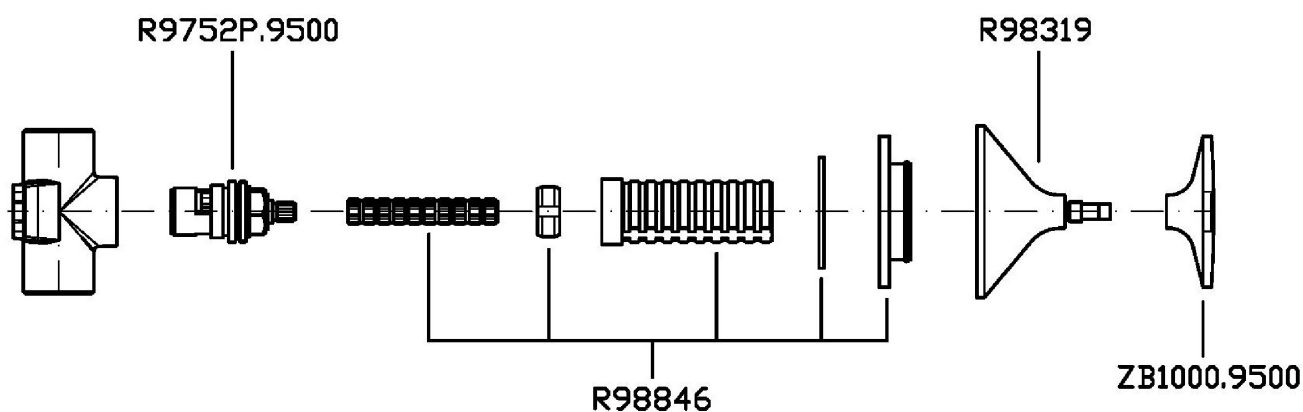

BELLAGIO

ZB1729

Esplosi / Exploded