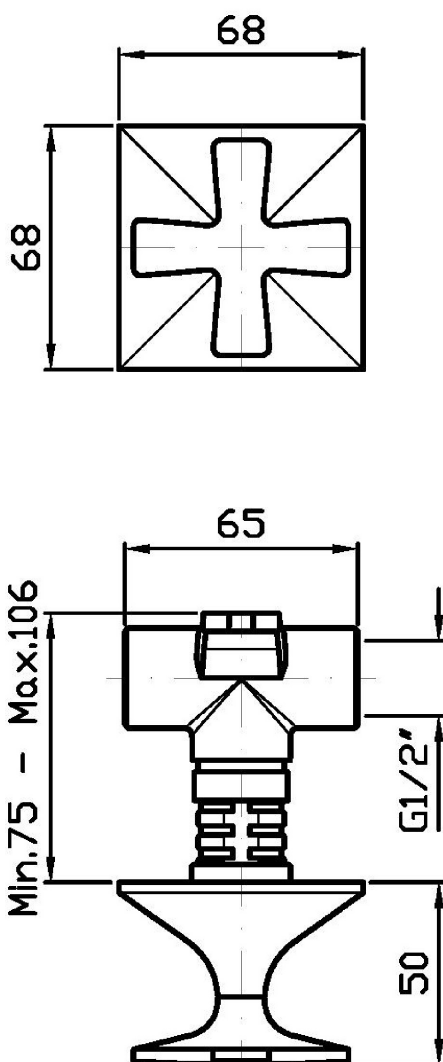

## BELLAGIO

ZB1729

Rubinetto d'arresto. / Wall valve.

Rubinetto d'arresto ad incasso da 1/2" x 1/2".

built-in wall valve 1/2".

R99779

Parte incasso. / Built-in part.

## BELLAGIO

ZB1729

Disegno Complessivo / Overall Drawing

Note / Notes

## BELLAGIO

ZB1729

Pesi e Misure / Weights and Sizes

Peso ( Kg ) Weight ( lb )	0,94 ( Kg )	2,07 ( lb )
Volume test ( dc3 ) - ( in3 )	4,42 ( dc3 )	269,72 ( in3 )
h ( mm ) - ( in )	120,00 ( mm )	4,72 ( in )
L1 ( mm ) - ( in )	160,00 ( mm )	6,30 ( in )
L2 ( mm ) - ( in )	230,00 ( mm )	9,06 ( in )