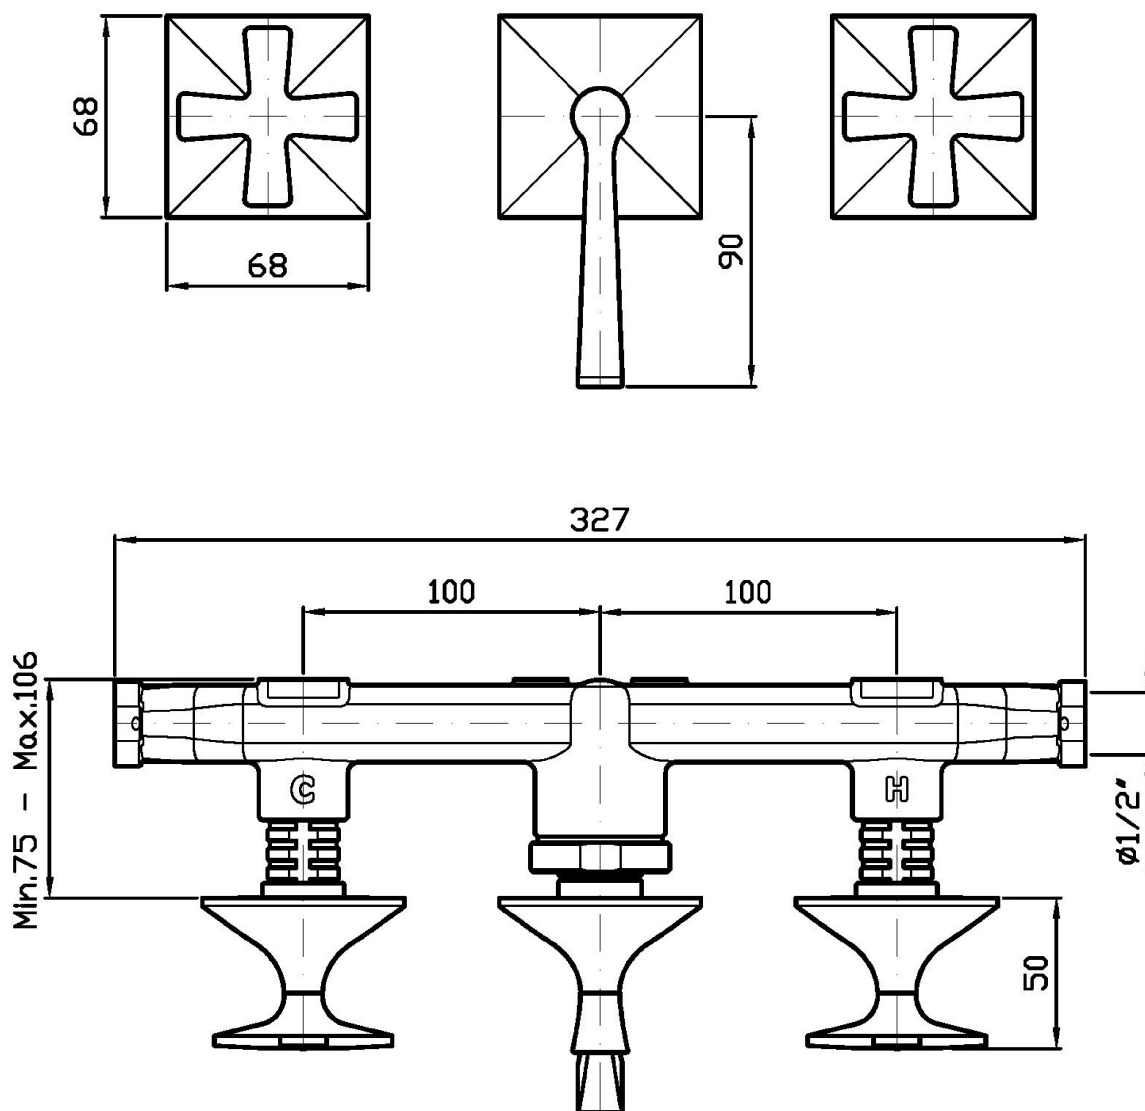

BELLAGIO

ZB1695

Disegno Complessivo / Overall Drawing

Note / Notes