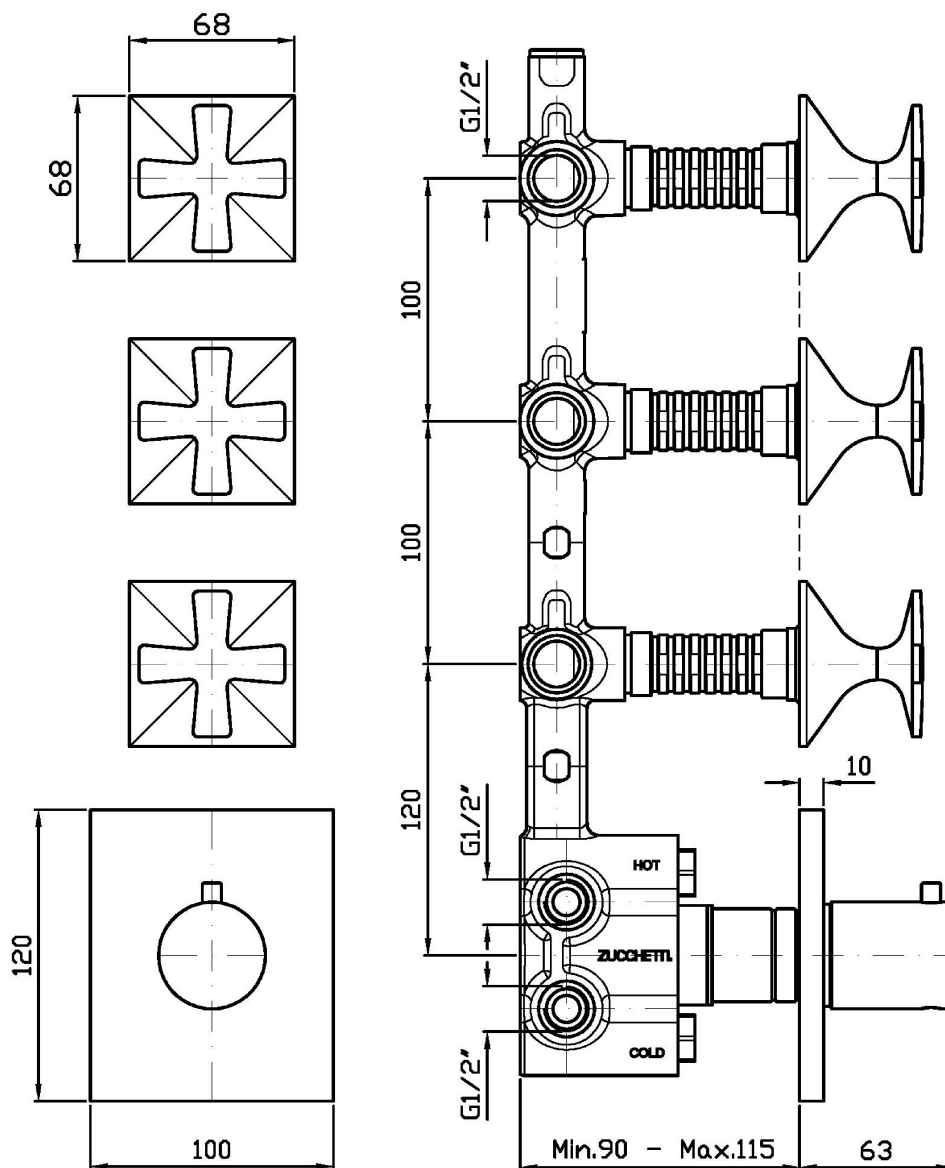

BELLAGIO

ZB1661

Disegno Complessivo / Overall Drawing

Note / Notes