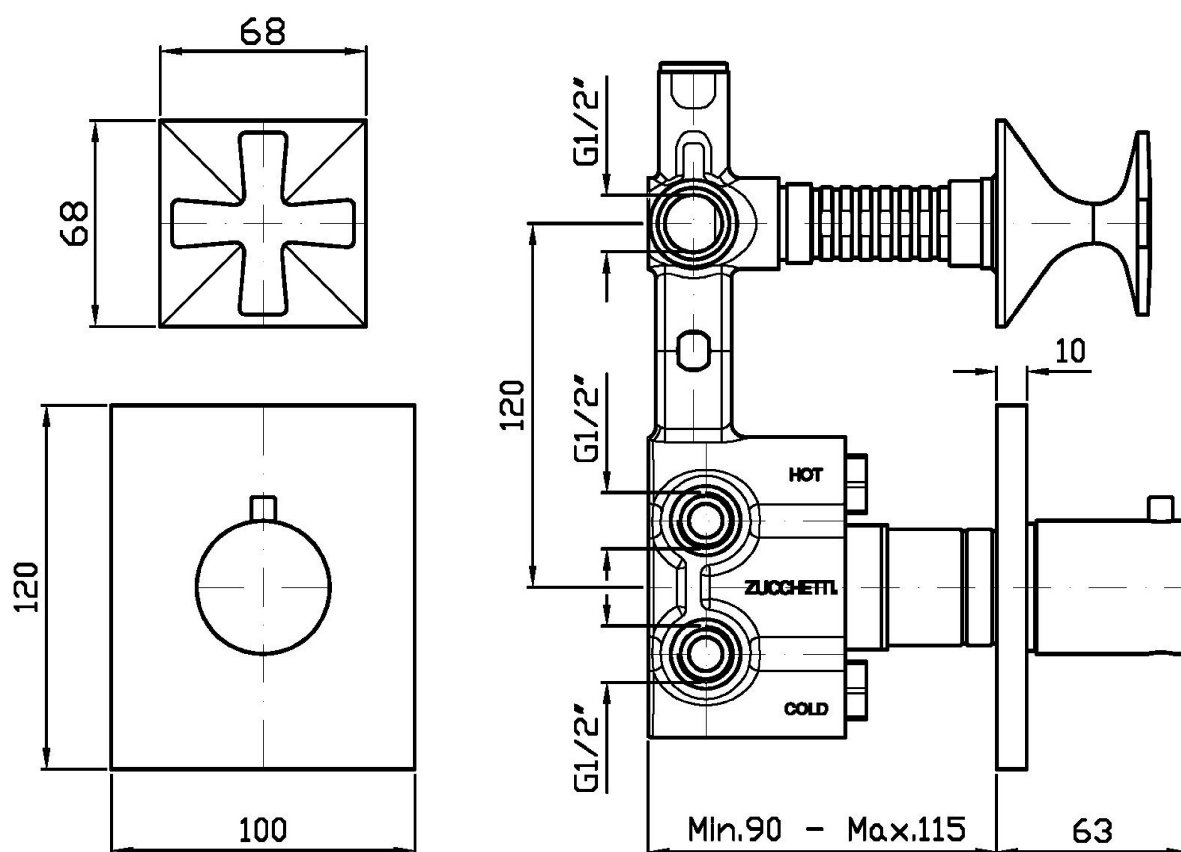

## BELLAGIO

ZB1659

Termostatico incasso doccia con rubinetto d'arresto. / Built-in thermostatic shower mixer with stop valve.

Termostatico incasso doccia da 1/2", con rubinetto d'arresto. Installazione possibile sia in verticale che in orizzontale.

1/2" built-in thermostatic shower mixer with stop valve. Both vertical and horizontal installation possible.

R97820

Parte incasso. / Built-in part.

## BELLAGIO

ZB1659

Disegno Complessivo / Overall Drawing

Note / Notes

## BELLAGIO

ZB1659

Pesi e Misure / Weights and Sizes

Peso ( Kg ) Weight ( lb )	2,20 ( Kg )	4,85 ( lb )
Volume test ( dc3 ) - ( in3 )	11,01 ( dc3 )	671,87 ( in3 )
h ( mm ) - ( in )	90,00 ( mm )	3,54 ( in )
L1 ( mm ) - ( in )	335,00 ( mm )	13,19 ( in )
L2 ( mm ) - ( in )	365,00 ( mm )	14,37 ( in )