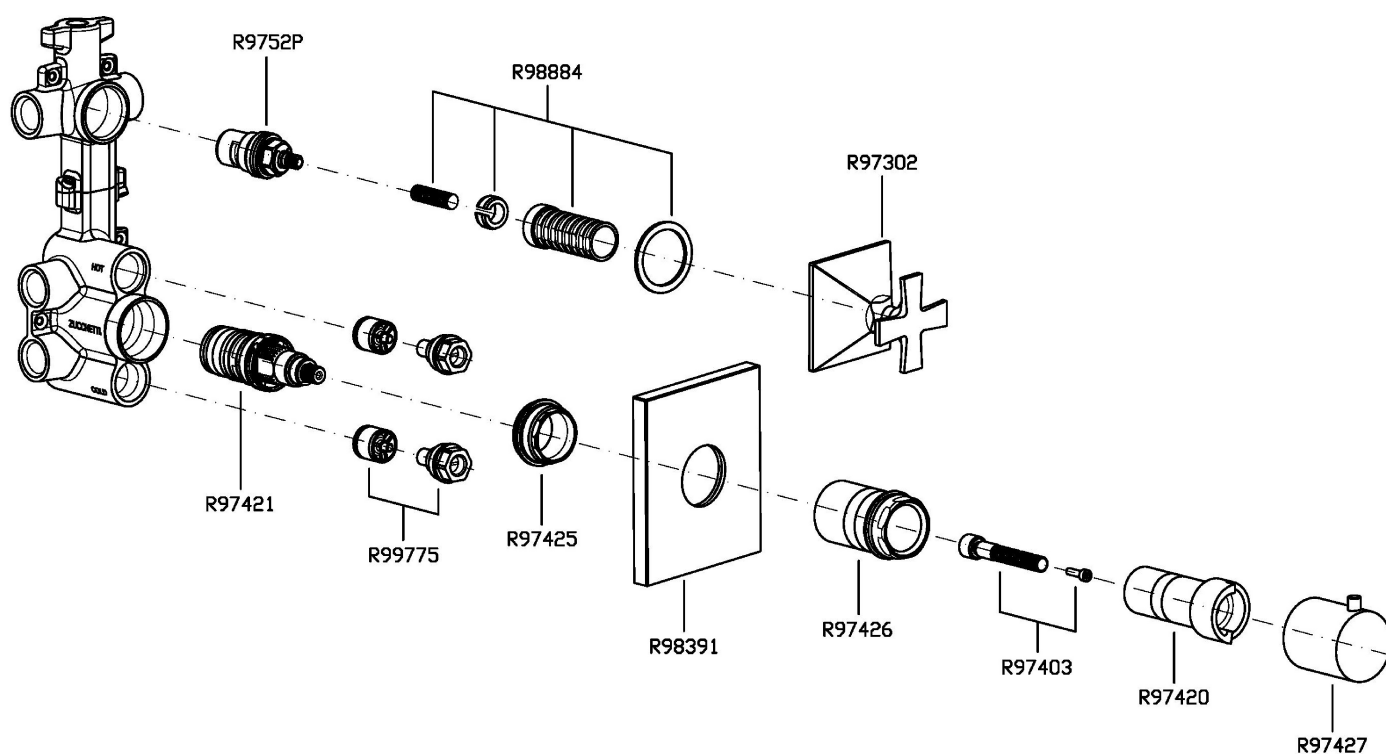

1/2" built-in thermostatic shower mixer with stop valve. Both vertical and horizontal installation possible.

R97820

Parte incasso. / Built-in part.

## BELLAGIO

ZB1659

Disegno Complessivo / Overall Drawing

Note / Notes

## BELLAGIO

ZB1659

Portate / Flowrates (lt/min)

PRESSIONE PRESSURE	1 BAR	2 BAR	3 BAR	4 BAR	5 BAR
1 RUBINETTO APERTO <i>P1</i>	13,2	18,4	22,7	26,2	29,2
<i>P2</i>					
<i>P3</i>					
<i>P4</i>					
<i>P5</i>					

## BELLAGIO

ZB1659

Pesi e Misure / Weights and Sizes

Peso ( Kg ) Weight ( lb )	2,20 ( Kg )	4,85 ( lb )
Volume test ( dc3 ) - ( in3 )	11,01 ( dc3 )	671,87 ( in3 )
h ( mm ) - ( in )	90,00 ( mm )	3,54 ( in )
L1 ( mm ) - ( in )	335,00 ( mm )	13,19 ( in )
L2 ( mm ) - ( in )	365,00 ( mm )	14,37 ( in )