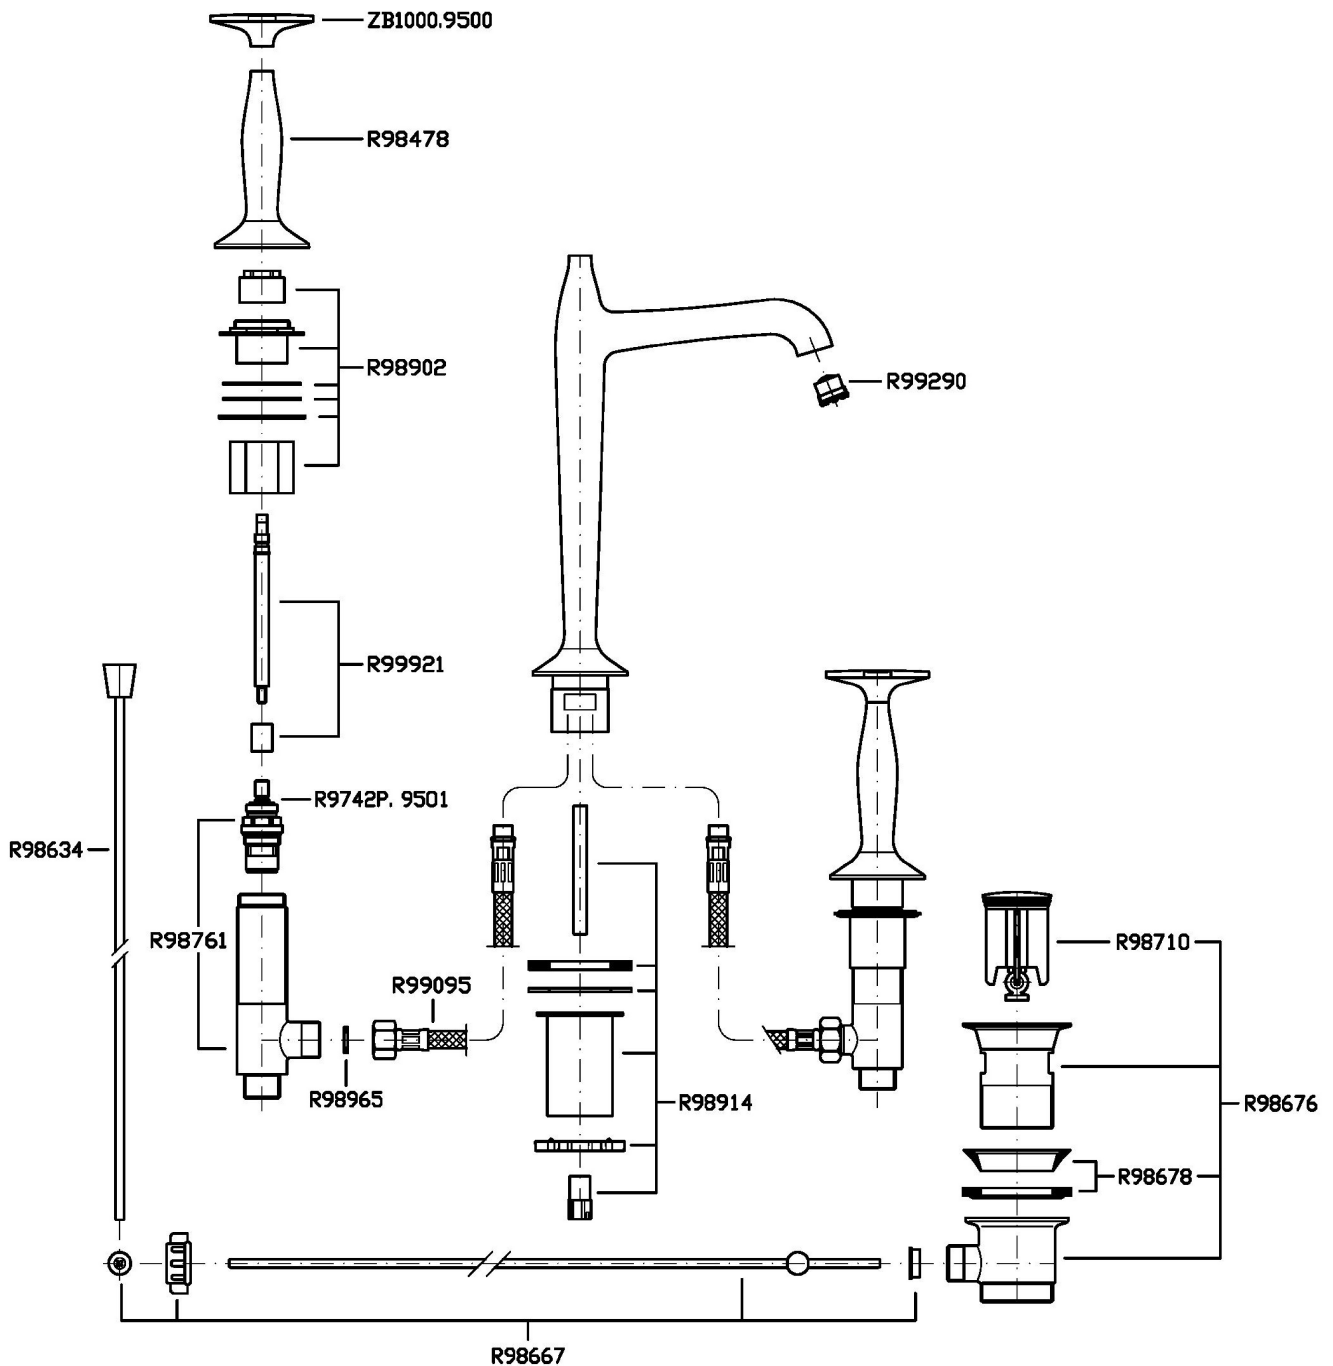

Marchio / Brand ZUCCHETTI

Classe / Class WW

BELLAGIO

ZB1426

Batteria lavabo a 3 fori, bocca alta. / 3 hole basin mixer, high spout.

Batteria lavabo a 3 fori con aeratore, bocca alta, scarico da 1 ¼", flessibili di collegamento.
Water Saving - portata d'acqua uguale o inferiore a 6 l/min.

3 hole basin mixer with aerator, high spout, 1 ¼" pop-up waste, flexible tails.
Water Saving - water flow rate of 6 l/min or less.

Finiture / Finishes

					
Cromo / Chrome	C8 Nickel Lucido / Polished Nickel	C40 Oro / Gold	C41 Oro spazzolato / Brushed Gold	P21 PVD brushed chocolate / PVD brushed chocolate	P31 Brushed PVD British gold / Brushed PVD British gold

BELLAGIO

ZB1426

Esplosi / Exploded

BELLAGIO

ZB1426

Portate / Flowrates (lt/min)

PRESSIONE PRESSURE	1 BAR	2 BAR	3 BAR	4 BAR	5 BAR
P1 LAVABO BASIN	3,1	3,5	4,2	4,2	4,3
P2					
P3					
P4					
P5					

BELLAGIO

ZB1426

Pesi e Misure / Weights and Sizes

Peso (Kg) Weight (lb)	4,74 (Kg)	10,45 (lb)
Volume test (dc3) - (in3)	11,01 (dc3)	671,87 (in3)
h (mm) - (in)	90,00 (mm)	3,54 (in)
L1 (mm) - (in)	335,00 (mm)	13,19 (in)
L2 (mm) - (in)	365,00 (mm)	14,37 (in)