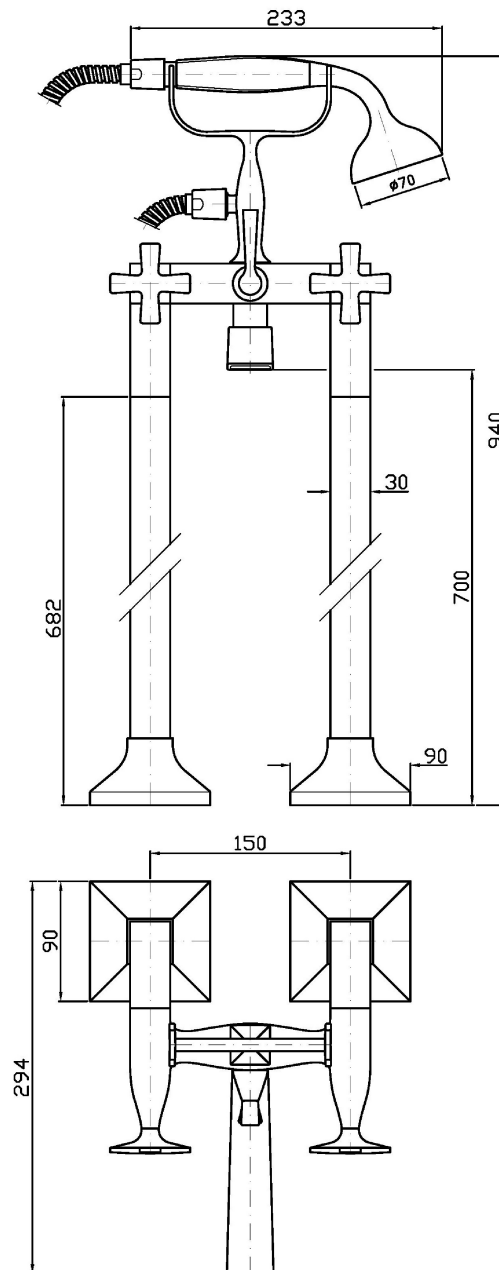

BELLAGIO

ZB1247

Disegno Complessivo / Overall Drawing

Note / Notes