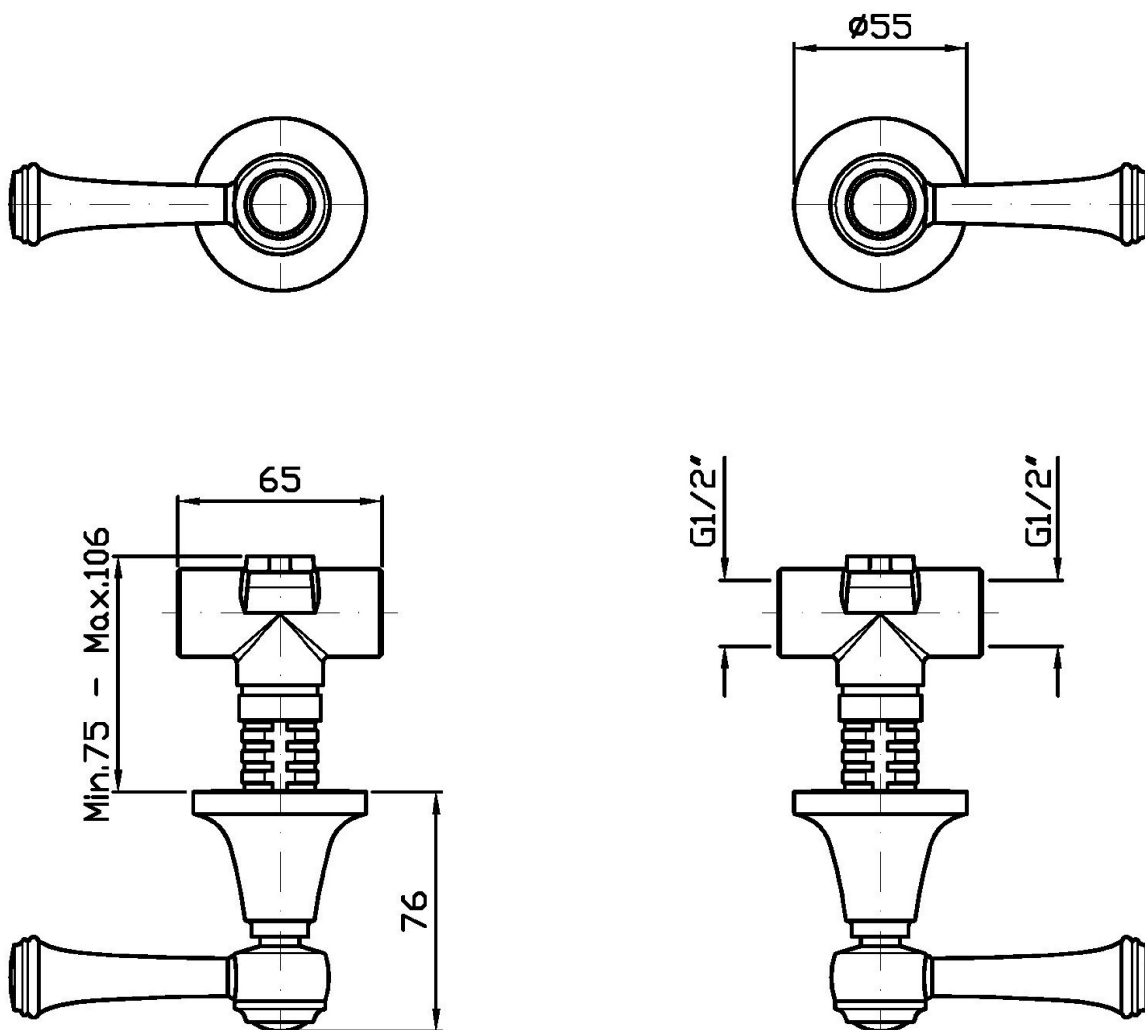

AGORÀ

ZAM738

Disegno Complessivo / Overall Drawing

Note / Notes