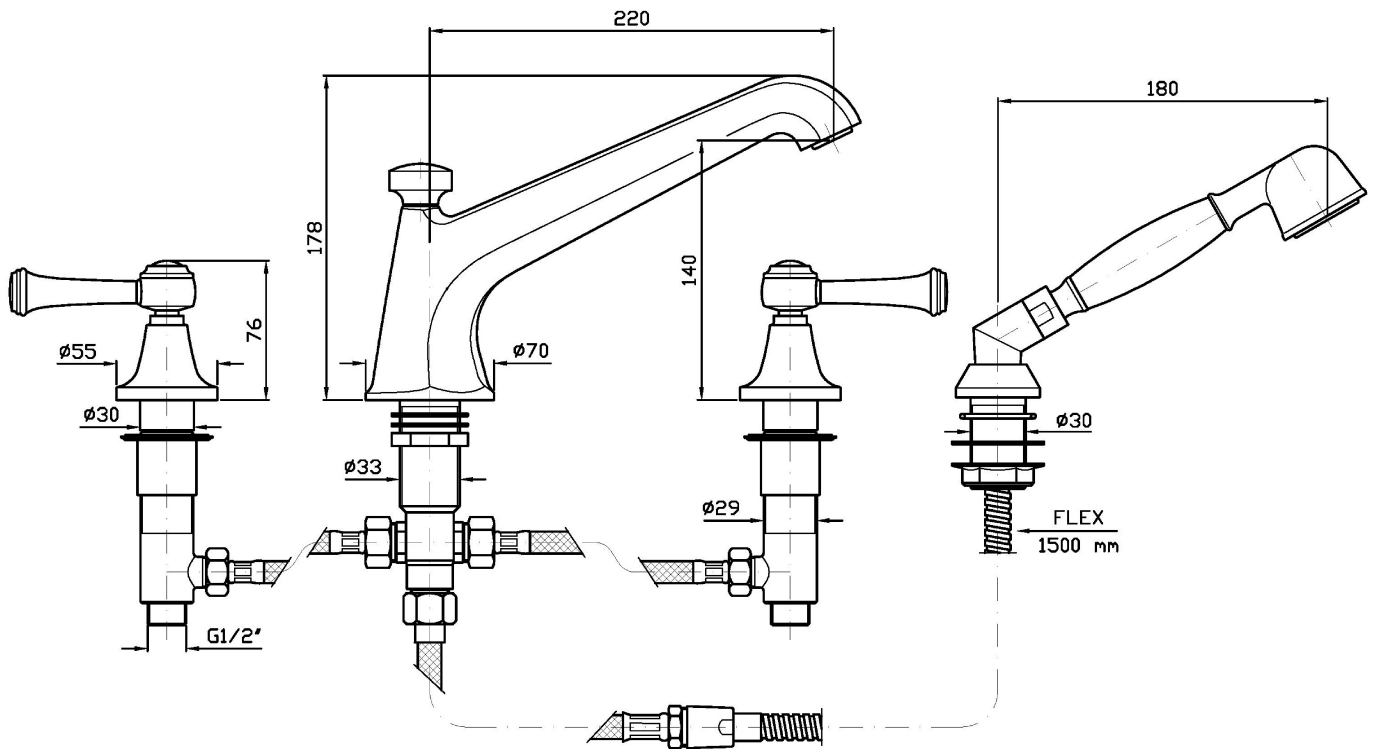

AGORÀ

ZAM486

Disegno Complessivo / Overall Drawing

Note / Notes