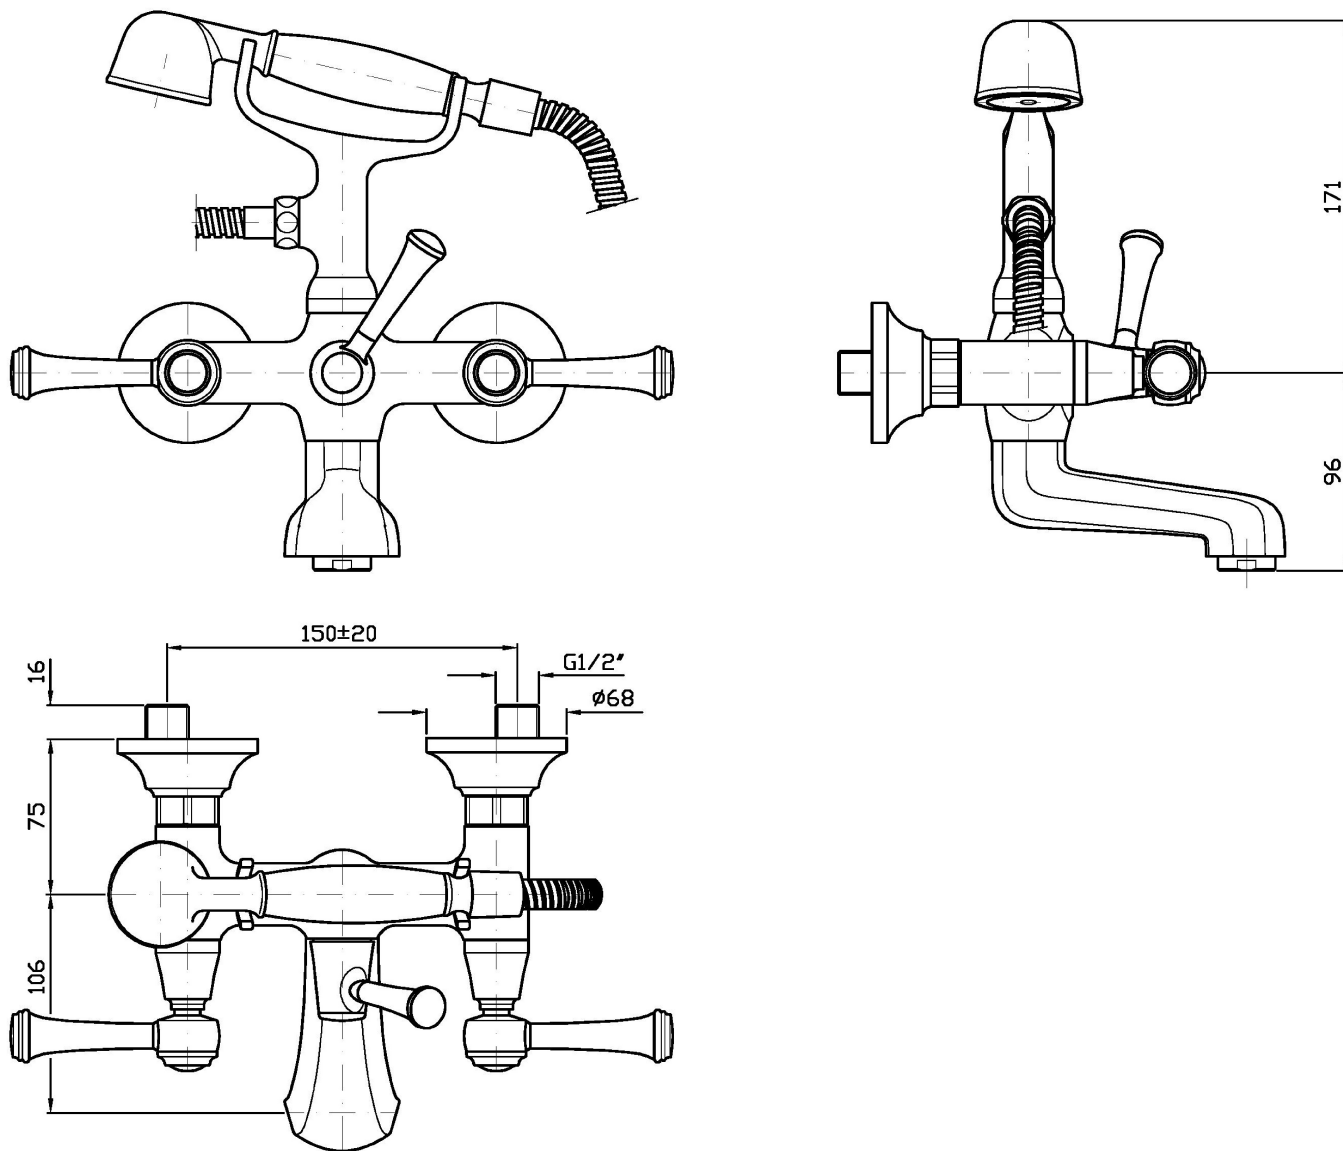

AGORÀ

ZAM254

Disegno Complessivo / Overall Drawing

Note / Notes