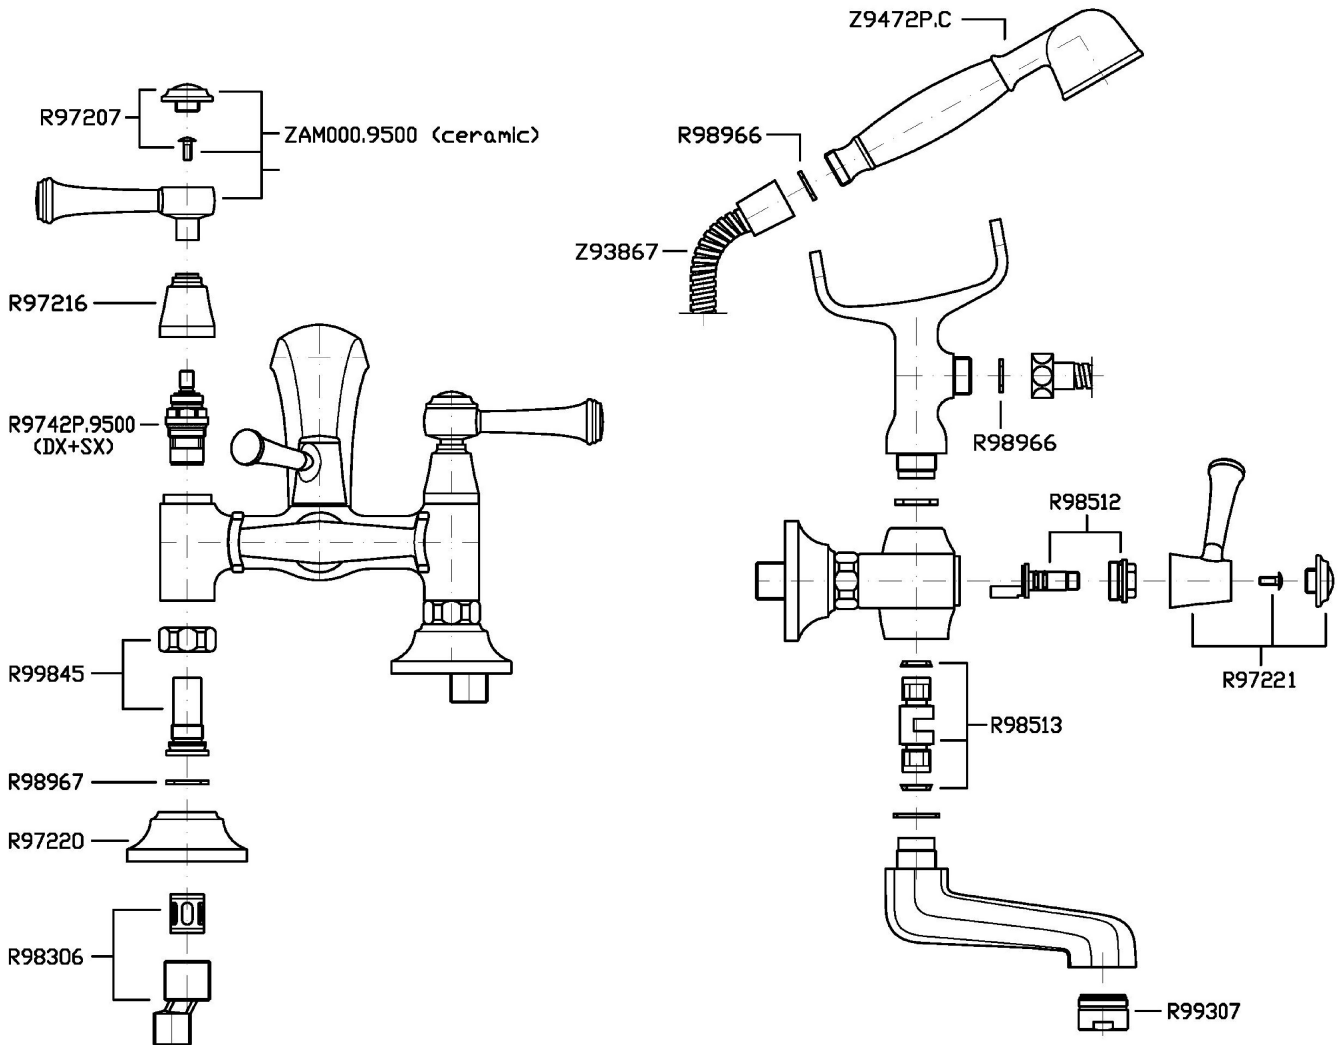

AGORÀ

ZAM254

Esplosi / Exploded