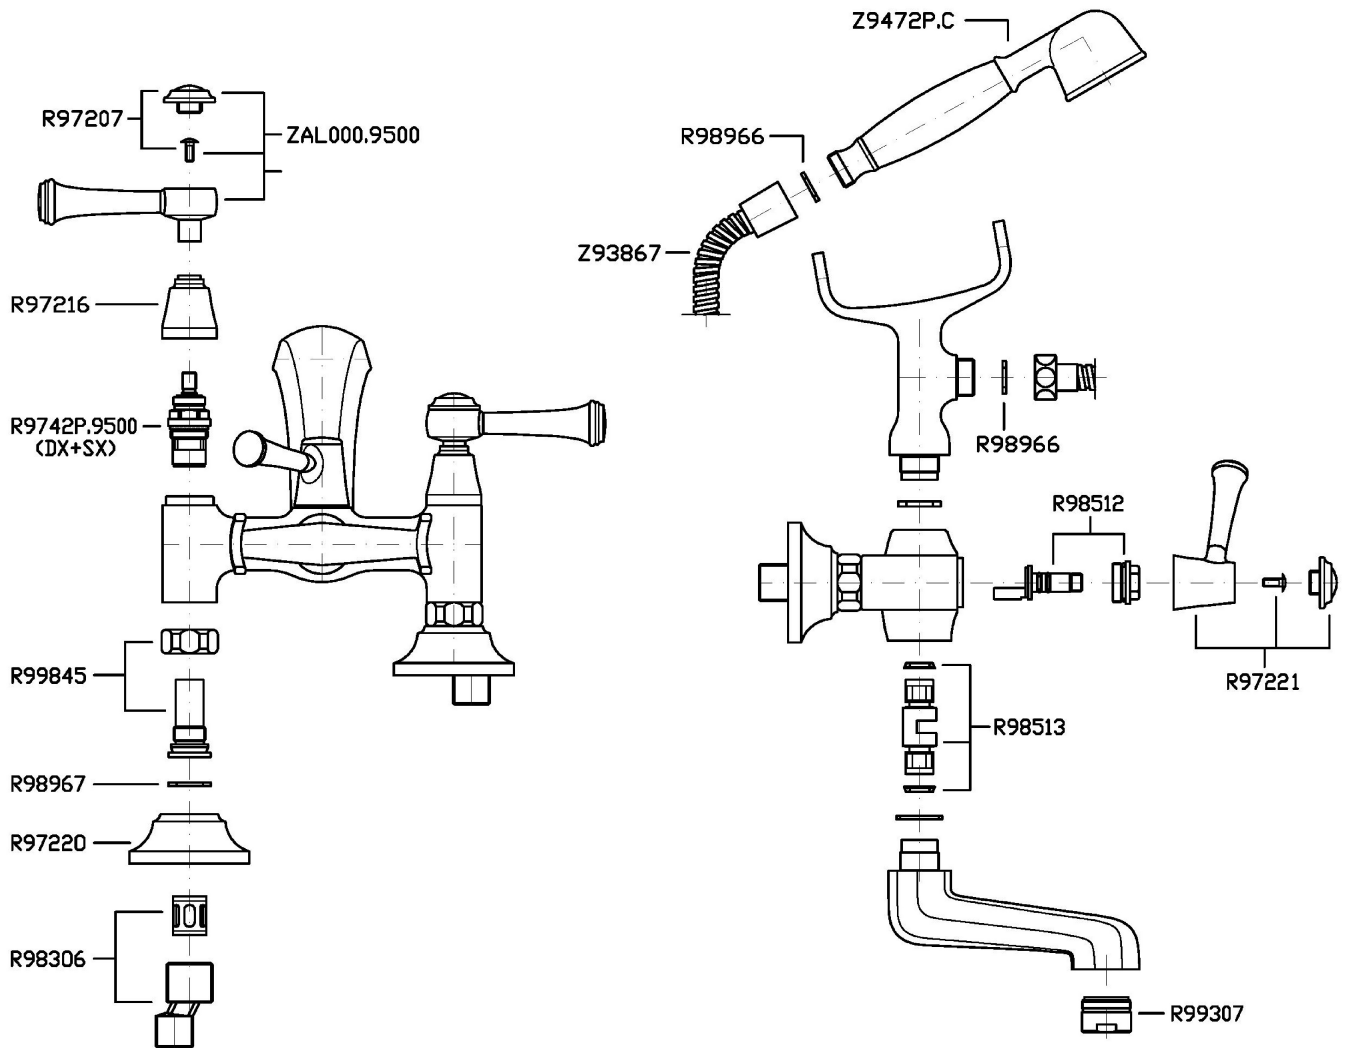

AGORÀ

ZAL254

Esplosi / Exploded