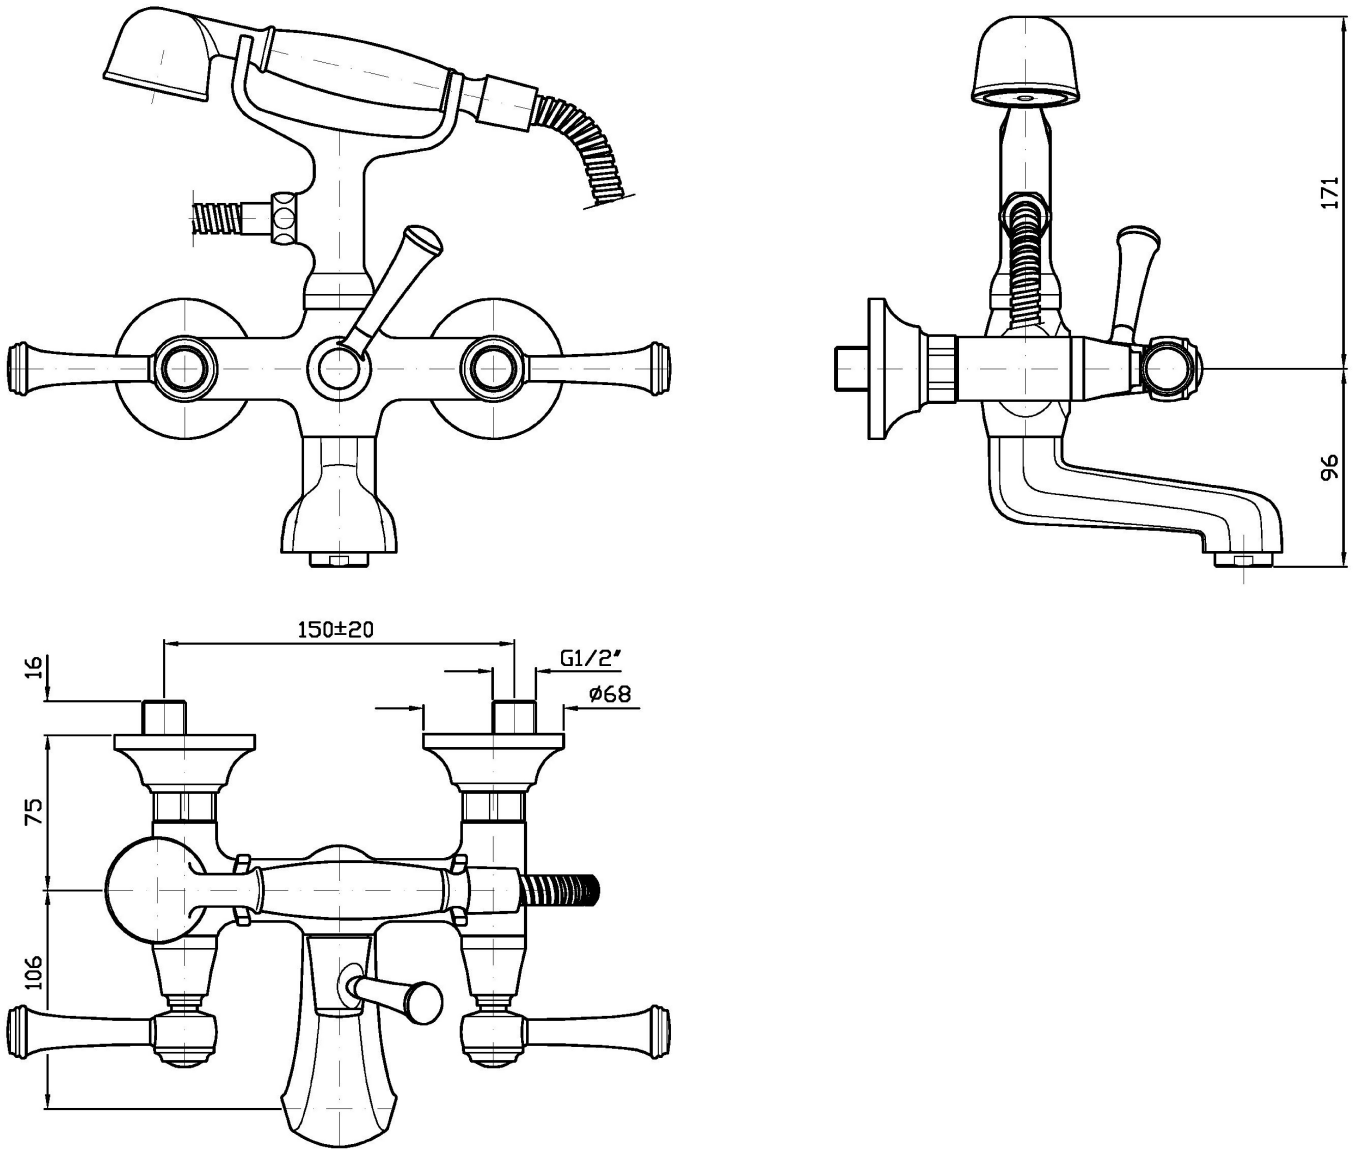

AGORÀ

ZAL254

Disegno Complessivo / Overall Drawing

Note / Notes