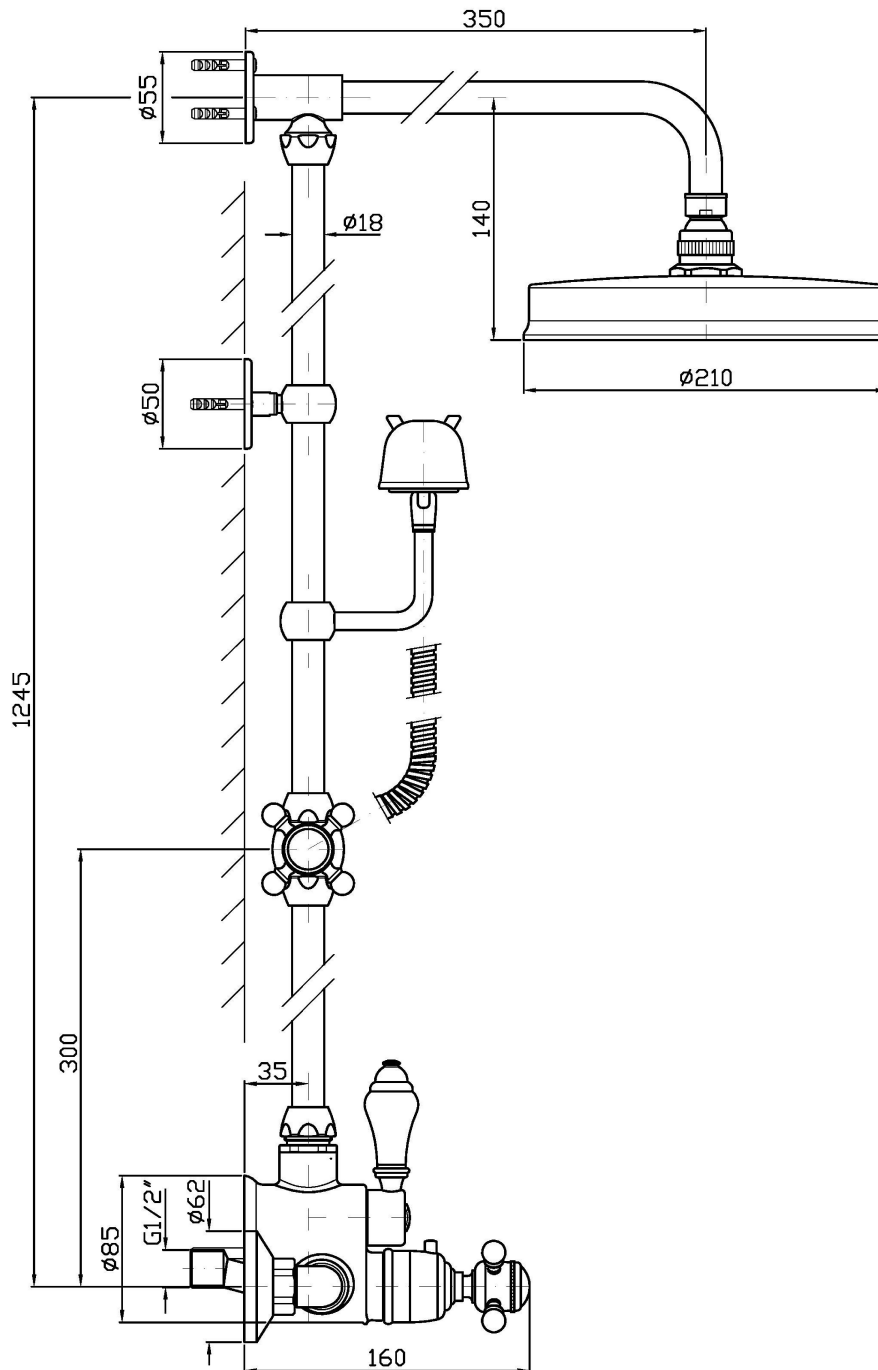

SHOWER

ZAG865

Colonna doccia completa di termostatico esterno. / Shower column with exposed thermostatic mixer.

Colonna doccia completa di termostatico esterno, soffione in ottone e doccetta Z9472P.C.
Water Saving - portata d'acqua uguale o inferiore a 9 l/min.

Shower column with exposed thermostatic mixer, brass shower head and handshower Z9472P.C.
Water Saving - water flow rate of 9 l/min or less.

Finiture / Finishes

Cromo / Chrome

SHOWER

ZAG865

Disegno Complessivo / Overall Drawing

SHOWER

ZAG865

Esplosi / Exploded

SHOWER

ZAG865

Portate / Flowrates (lt/min)

PRESSIONE PRESSURE	1 BAR	2 BAR	3 BAR	4 BAR	5 BAR
P1 DOCCETTA HANDSHOWER	3	4,2	5,4	6,4	7,2
P2 SOFFIONE SHOWER HEAD	6,9	8,2	8,3	8,8	9
P3					
P4					
P5					

SHOWER

ZAG865

Pesi e Misure / Weights and Sizes

Peso (Kg) Weight (lb)	8,00 (Kg)	17,64 (lb)
Volume test (dc3) - (in3)	54,15 (dc3)	3304,43 (in3)
h (mm) - (in)	180,00 (mm)	7,09 (in)
L1 (mm) - (in)	320,00 (mm)	12,60 (in)
L2 (mm) - (in)	940,00 (mm)	37,01 (in)