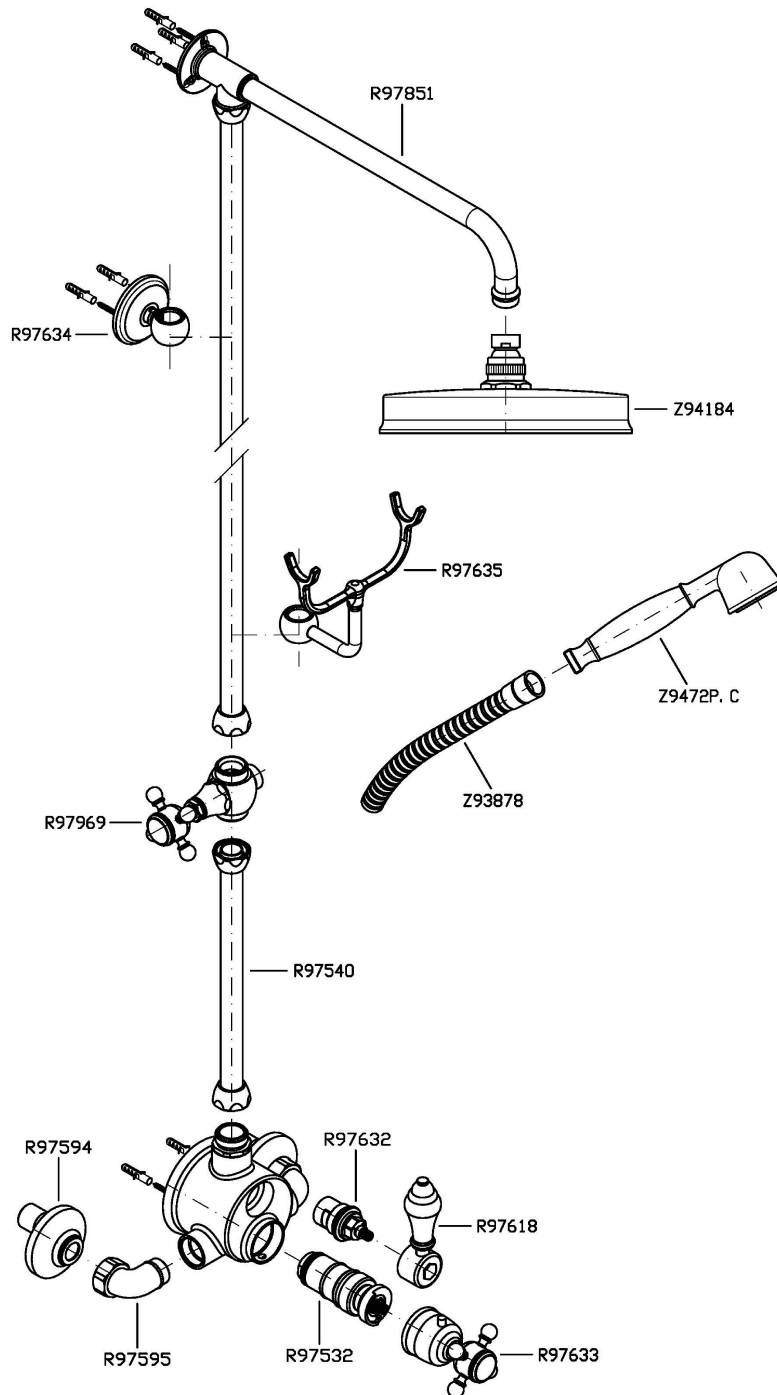

SHOWER

ZAG865

Colonna doccia completa di termostatico esterno. / Shower column with exposed thermostatic mixer.

Colonna doccia completa di termostatico esterno, soffione in ottone e doccetta Z9472P.C.
Water Saving - portata d'acqua uguale o inferiore a 9 l/min.

Shower column with exposed thermostatic mixer, brass shower head and handshower Z9472P.C.
Water Saving - water flow rate of 9 l/min or less.

Finiture / Finishes

Cromo / Chrome

SHOWER

ZAG865

Disegno Complessivo / Overall Drawing

SHOWER

ZAG865

Esplosi / Exploded

SHOWER

ZAG865

Portate / Flowrates (lt/min)

PRESSIONE PRESSURE	1 BAR	2 BAR	3 BAR	4 BAR	5 BAR
P1 DOCCETTA HANDSHOWER	3	4,2	5,4	6,4	7,2
P2 SOFFIONE SHOWER HEAD	6,9	8,2	8,3	8,8	9
P3					
P4					
P5					

SHOWER

ZAG865

Pesi e Misure / Weights and Sizes

Peso (Kg) Weight (lb)	8,00 (Kg)	17,64 (lb)
Volume test (dc3) - (in3)	54,15 (dc3)	3304,43 (in3)
h (mm) - (in)	180,00 (mm)	7,09 (in)
L1 (mm) - (in)	320,00 (mm)	12,60 (in)
L2 (mm) - (in)	940,00 (mm)	37,01 (in)