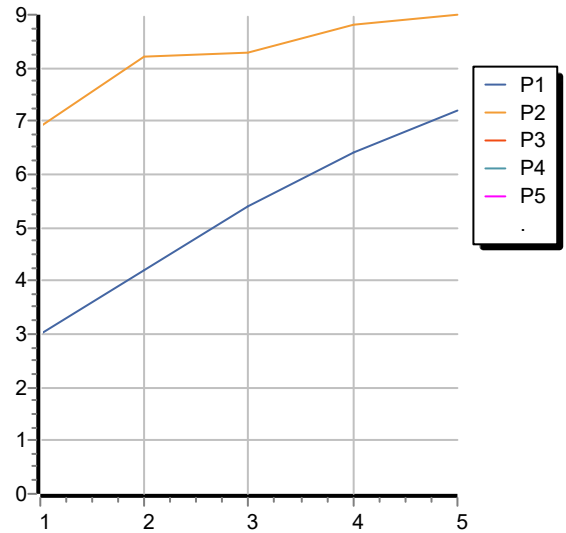

Shower column with exposed thermostatic mixer, brass shower head and handshower Z9472P.C.
Water Saving - water flow rate of 9 l/min or less.

Finiture / Finishes

Cromo / Chrome

SHOWER

ZAG865

Disegno Complessivo / Overall Drawing

SHOWER

ZAG865

Esplosi / Exploded

SHOWER

ZAG865

Portate / Flowrates (lt/min)

PRESSIONE PRESSURE	1 BAR	2 BAR	3 BAR	4 BAR	5 BAR
P1 DOCCETTA HANDSHOWER	3	4,2	5,4	6,4	7,2
P2 SOFFIONE SHOWER HEAD	6,9	8,2	8,3	8,8	9
P3					
P4					
P5					

SHOWER

ZAG865

Pesi e Misure / Weights and Sizes

Peso (Kg) Weight (lb)	8,00 (Kg)	17,64 (lb)
Volume test (dc3) - (in3)	54,15 (dc3)	3304,43 (in3)
h (mm) - (in)	180,00 (mm)	7,09 (in)
L1 (mm) - (in)	320,00 (mm)	12,60 (in)
L2 (mm) - (in)	940,00 (mm)	37,01 (in)