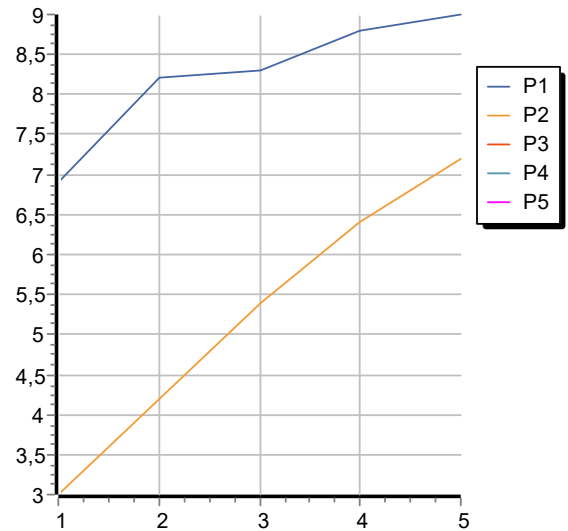

Shower column with exposed shower mixer, brass shower head and handshower Z9472P.C.
Water Saving - water flow rate of 9 l/min or less.

AGORÀ

ZAG861

Finiture / Finishes

Cromo / Chrome

P21

PVD brushed chocolate / PVD brushed chocolate

ZAG861

Disegno Complessivo / Overall Drawing

AGORÀ

ZAG861

Esplosi / Exploded

AGORÀ

ZAG861

Portate / Flowrates (lt/min)

PRESSIONE PRESSURE	1 BAR	2 BAR	3 BAR	4 BAR	5 BAR
P1 SOFFIONE SHOWER HEAD	6,9	8,2	8,3	8,8	9
P2 DOCCETTA HANDSHOWER	3	4,2	5,4	6,4	7,2
P3					
P4					
P5					

AGORÀ

ZAG861

Pesi e Misure / Weights and Sizes

Peso (Kg) Weight (lb)	7,79 (Kg)	17,17 (lb)
Volume test (dc3) - (in3)	41,77 (dc3)	2548,96 (in3)
h (mm) - (in)	110,00 (mm)	4,33 (in)
L1 (mm) - (in)	440,00 (mm)	17,32 (in)
L2 (mm) - (in)	915,00 (mm)	36,02 (in)