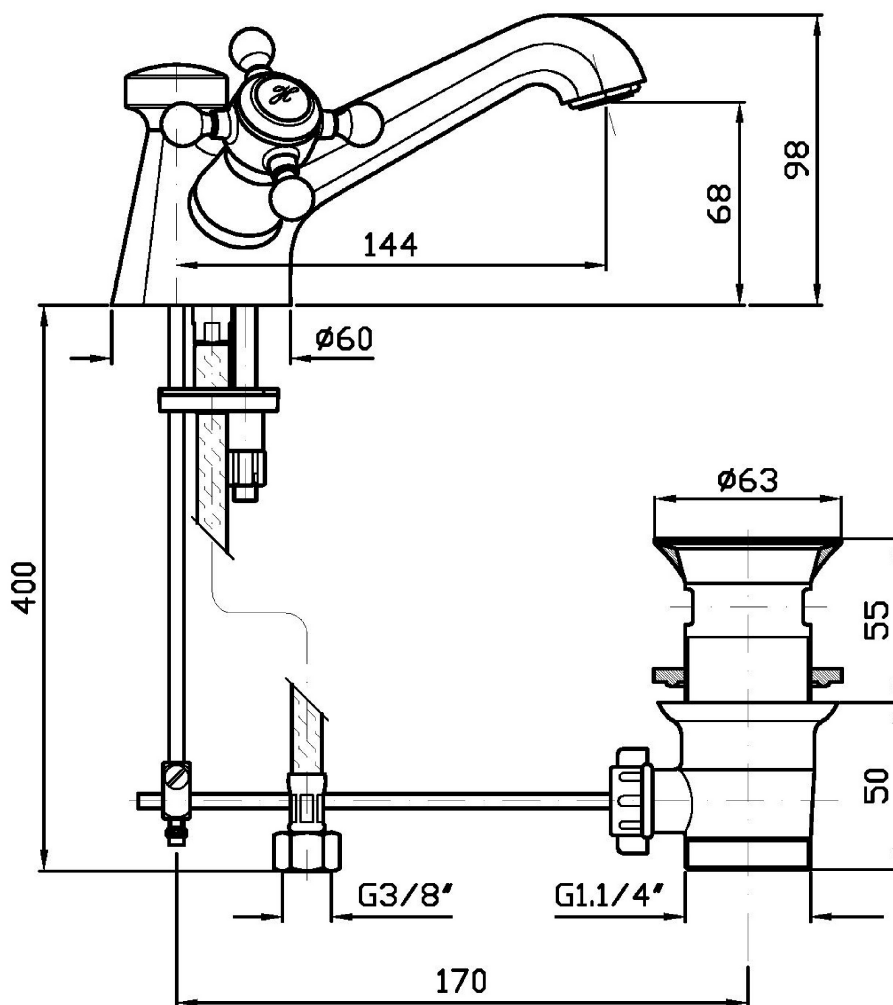

AGORÀ

ZAG530

Disegno Complessivo / Overall Drawing

Note / Notes