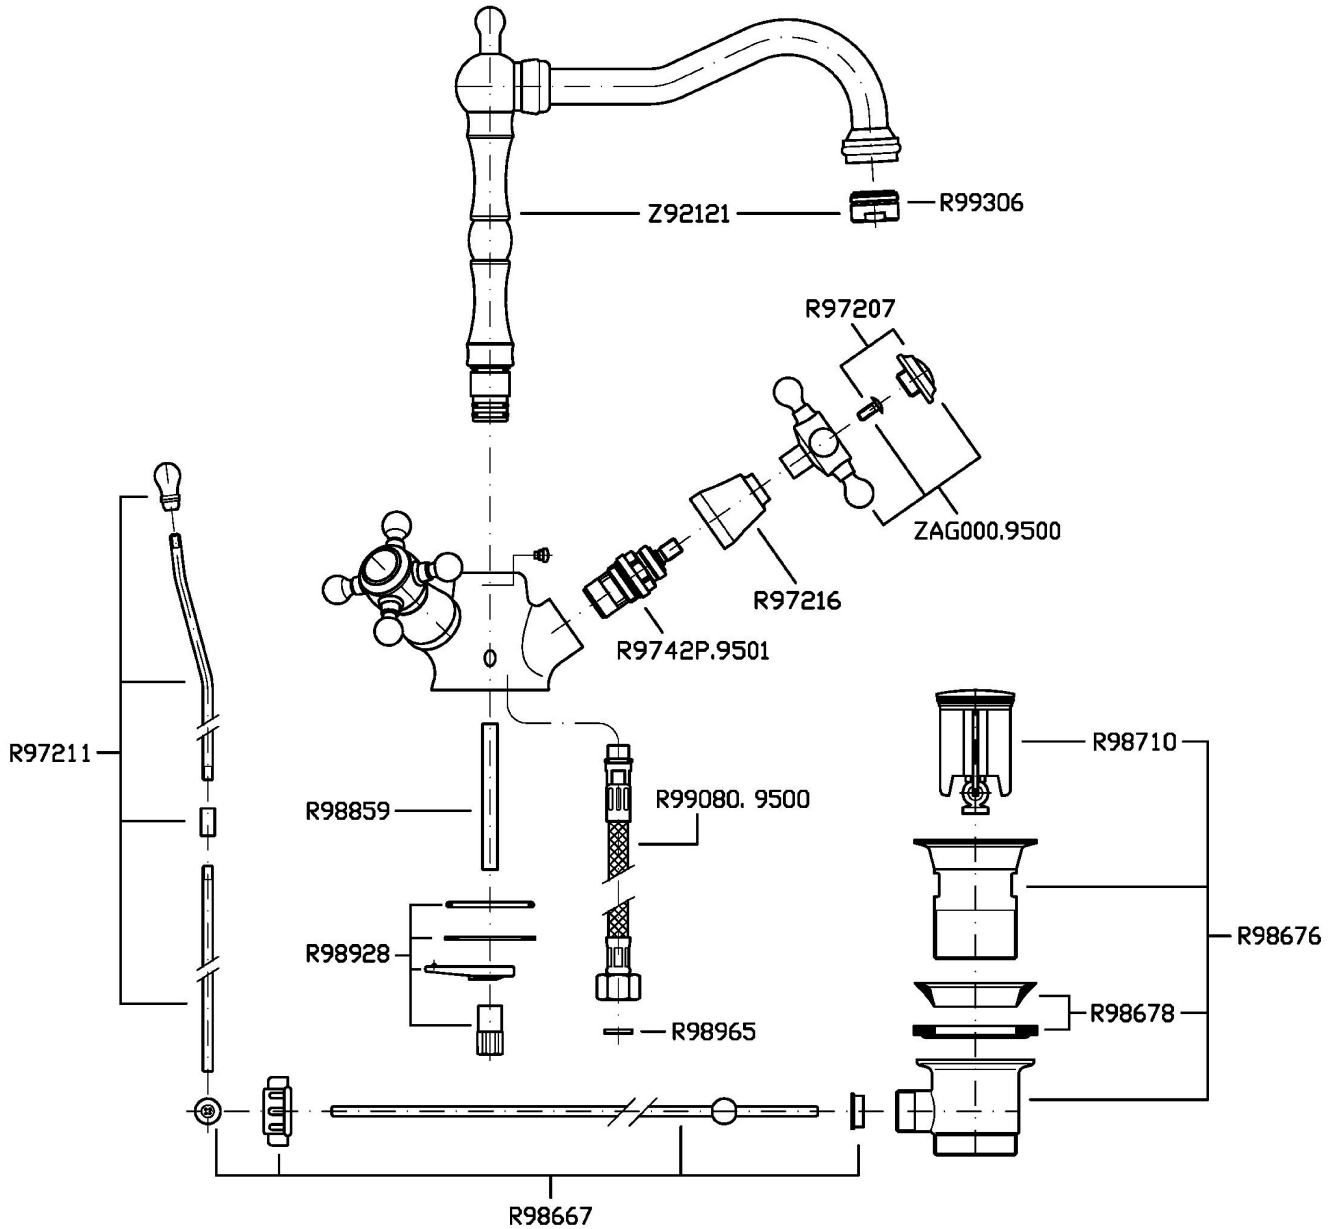

AGORÀ

ZAG362

Esplosi / Exploded