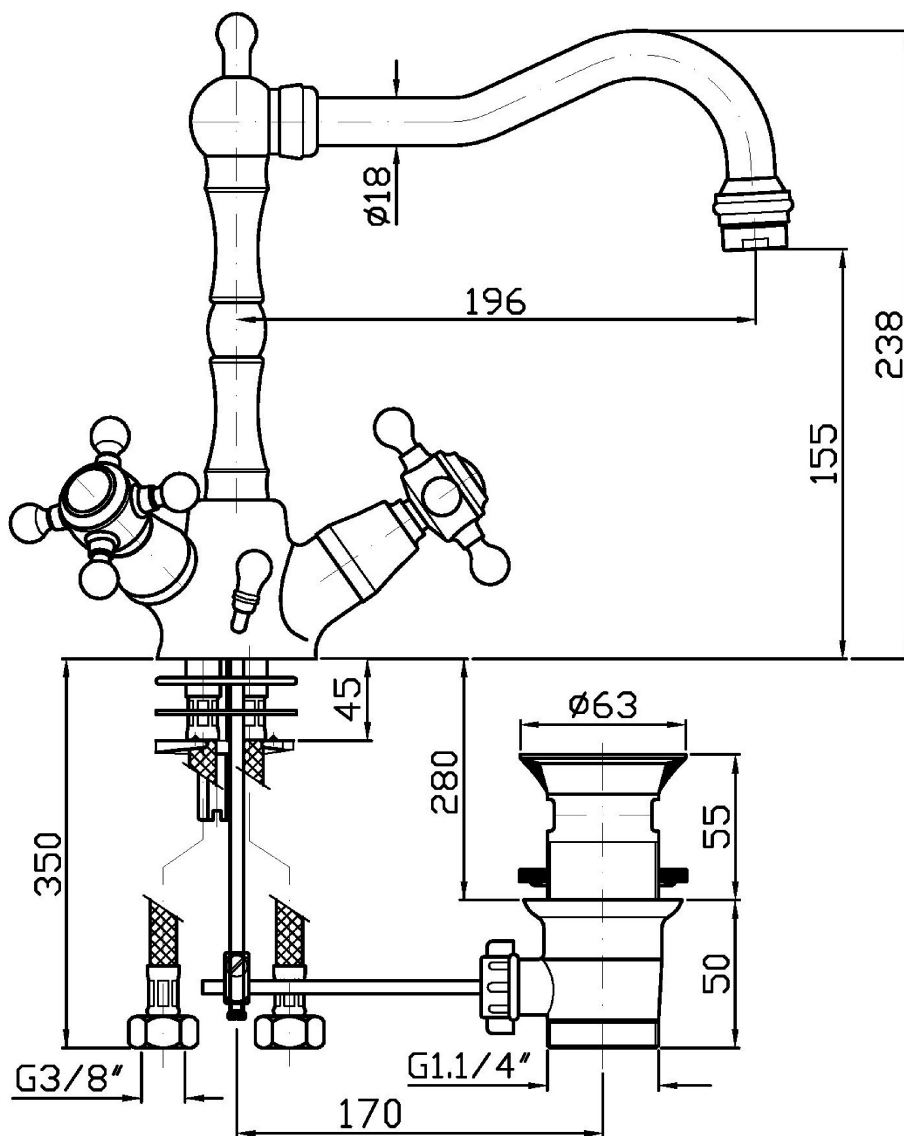

AGORÀ

ZAG362

Disegno Complessivo / Overall Drawing

Note / Notes