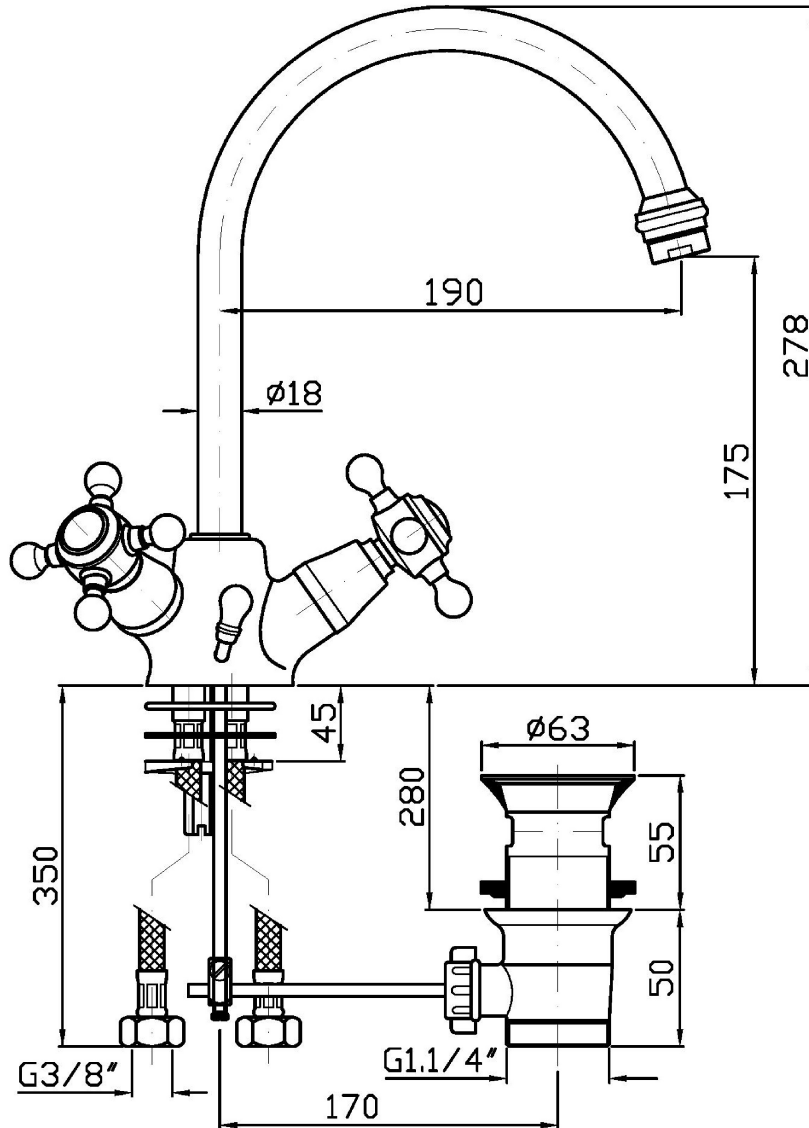

AGORÀ

ZAG262

Disegno Complessivo / Overall Drawing

Note / Notes