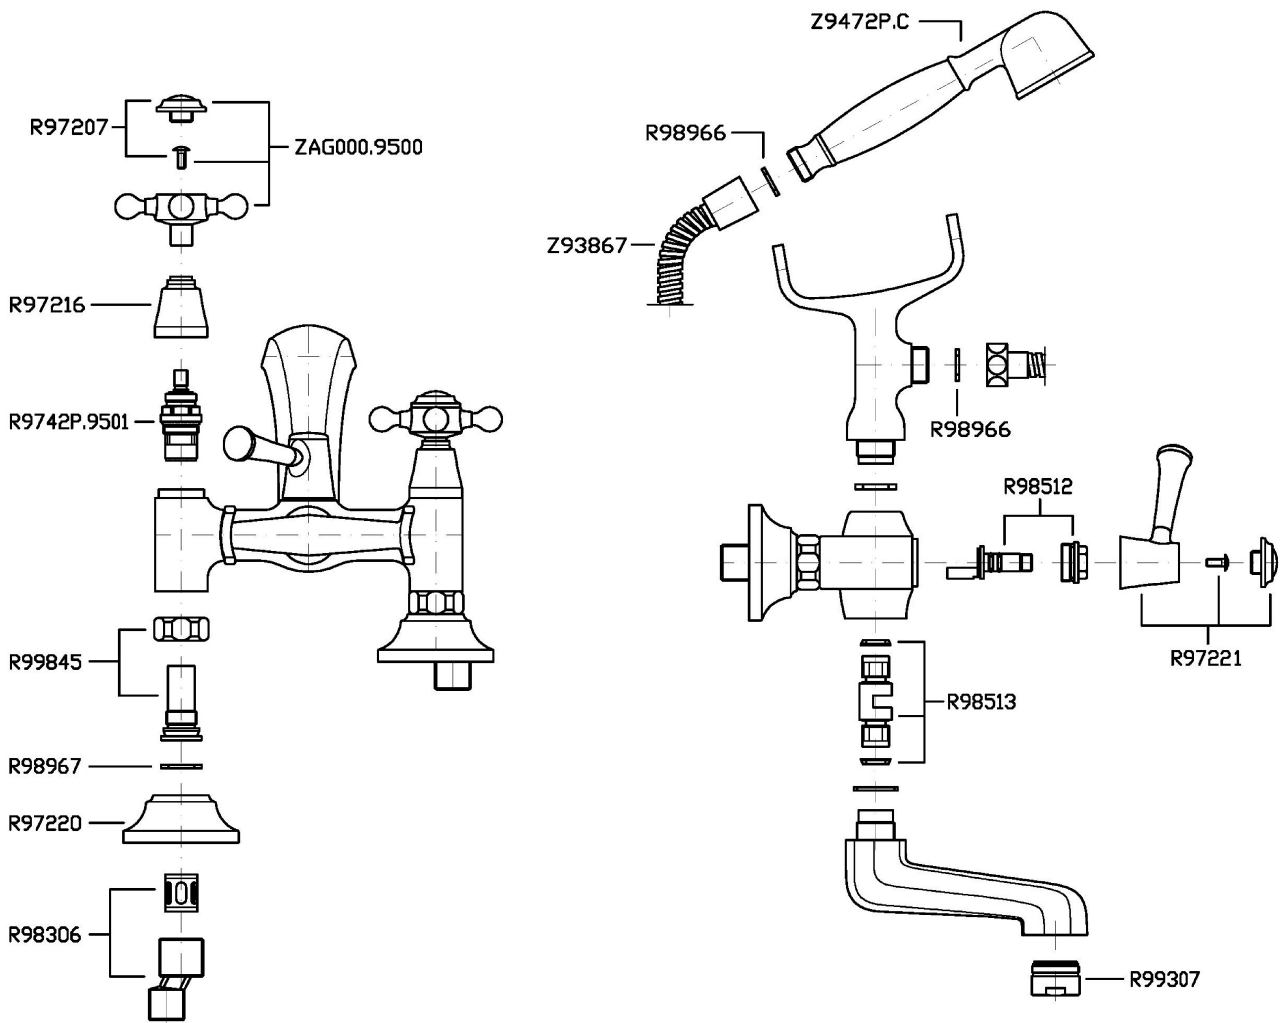

AGORÀ

ZAG254

Esplosi / Exploded