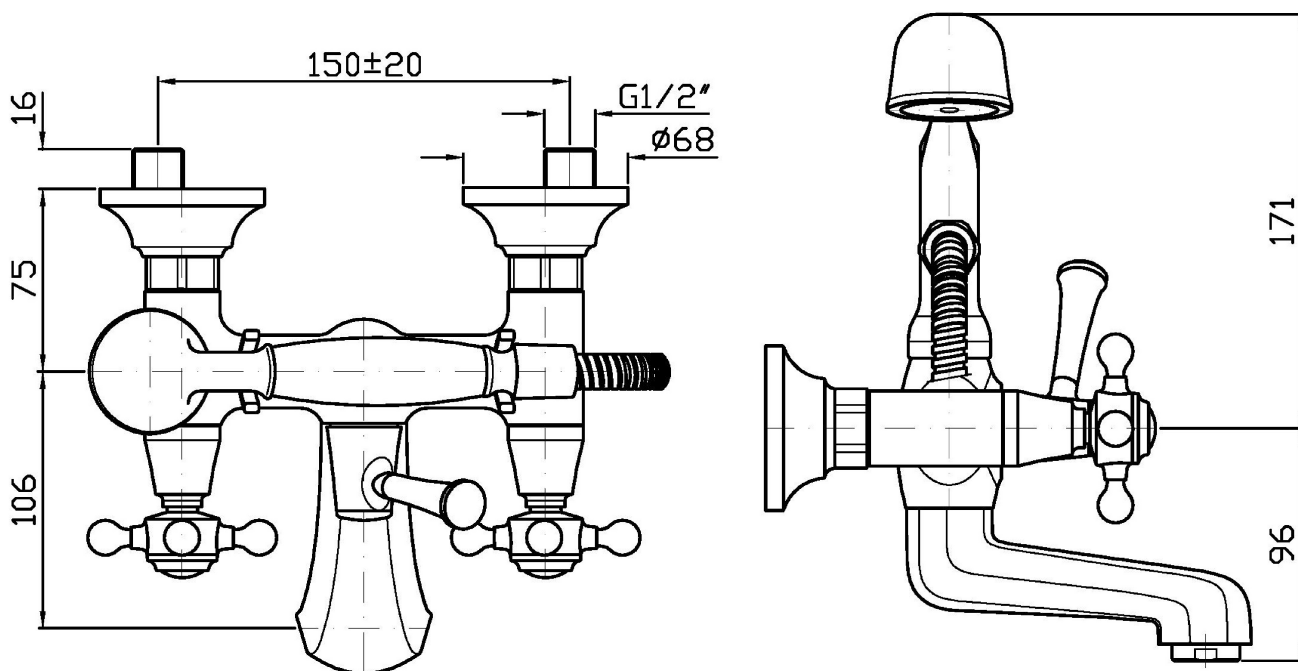

AGORÀ

ZAG254

Disegno Complessivo / Overall Drawing

Note / Notes