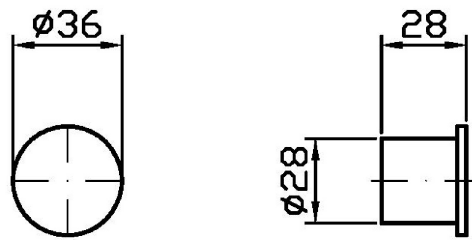

ISY22

ZAF150

Disegno Complessivo / Overall Drawing

Note / Notes