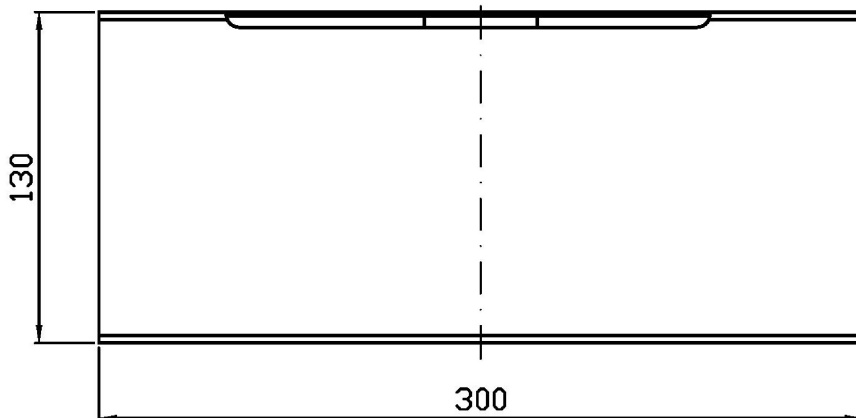

ISY22

ZAF135

Disegno Complessivo / Overall Drawing