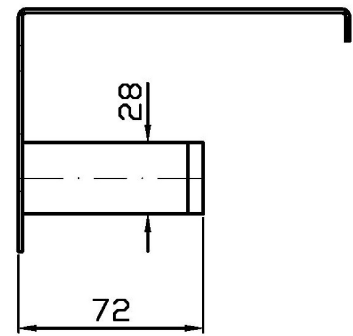

ISY22

ZAF135

Disegno Complessivo / Overall Drawing