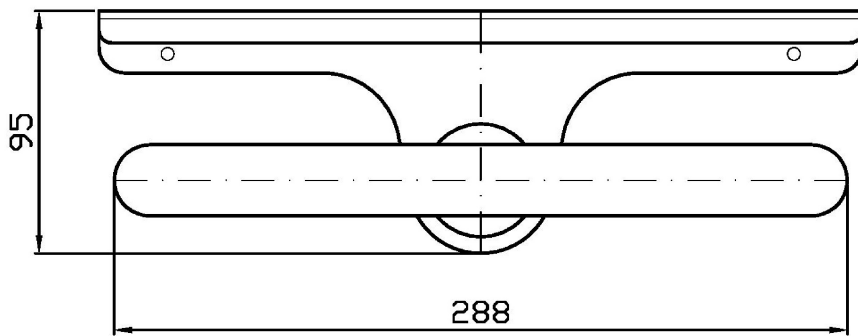

ISY22

ZAF135

Disegno Complessivo / Overall Drawing